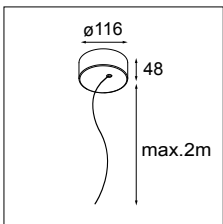

- **93003906** POWER FEED KIT 2M 9X0.75MM² ALU
- **93003908** POWER FEED KIT 2M 9X0.75MM² BLACK STRUC
- **93003907** POWER FEED KIT 2M 9X0.75MM² WHITE STRUC

Supplements

- **93002000** SUPPL. EXTRA CIRCUIT /M (2 STANDARD)