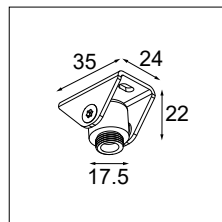

**Connection**

- 93560052** SLD50 CONNECTION 180° 3-5P
- 93560058** SLD50 CONNECTION 180° 6-9P

- 93560053** SLD50 CONNECTION 90° 3-5P
- 93560059** SLD50 CONNECTION 90° 6-9P

**Fixation / Mounting**

- 93560805** SLD50 SUSPENSION 4M ALU
- 93560832** SLD50 SUSPENSION 4M BLACK STRUC
- 93560809** SLD50 SUSPENSION 4M WHITE STRUC