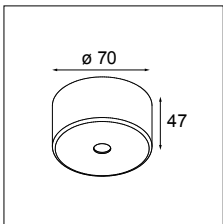

- **93003151** CONNECTION BOX 3P FOR TRANSPARENT CABLE BLACK STRUC
- **93002951** CONNECTION BOX 3P FOR TRANSPARENT CABLE WHITE STRUC
- **93003251** CONNECTION BOX 5P FOR TRANSPARENT CABLE BLACK STRUC
- **93003951** CONNECTION BOX 5P FOR TRANSPARENT CABLE WHITE STRUC