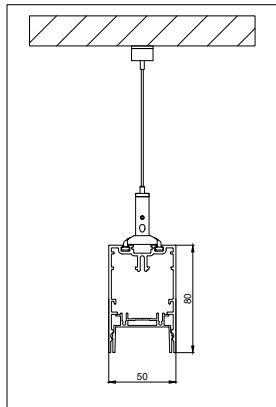

### Base Profile

Dimensions	80mm x 50mm (h x w)
Base thickness	1.5mm
Mounting	Ceiling suspended
Indoor/Outdoor	Indoor
Finish	Anodised: aluminium Brushed anodised: bronze, champagne, silver bronze Fine structured scratch resistant powder coating: black, white <small>(RAL finish available on request)</small>
IP rating	IP20
Glow Wire Test	960°
CRI	90+
Warranty	5 years