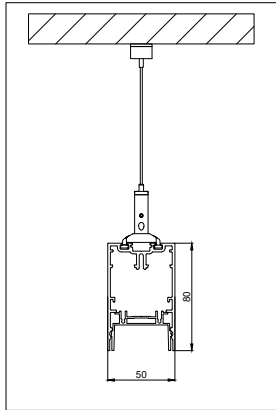

### Base Profile

Dimensions	80mm x 50mm (h x w)
Base thickness	1.5mm
Mounting	Ceiling suspended
Indoor/Outdoor	Indoor
Finish	Anodised: aluminium Brushed anodised: bronze, champagne, silver bronze Fine structured scratch resistant powder coating: black, white <small>(RAL finish available on request)</small>
IP rating	IP20
Glow Wire Test	960°
CRI	90+
Warranty	5 years