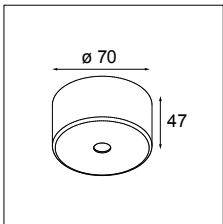

- **93002003** POWER FEED KIT 2M 3X1.5MM² ALU
- **93003203** POWER FEED KIT 2M 3X1.5MM² BLACK STRUC
- **93002903** POWER FEED KIT 2M 3X1.5MM² WHITE STRUC
- **93002005** POWER FEED KIT 2M 5X1.5MM² ALU
- **93003205** POWER FEED KIT 2M 5X1.5 BLACK STRUC
- **93002905** POWER FEED KIT 2M 5X1.5MM² WHITE STRUC
- **93003303** POWER FEED KIT 2M 6X0.75 ALU
- **93003305** POWER FEED KIT 2M 6X0.75 BLACK STRUC
- **93003304** POWER FEED KIT 2M 6X0.75 WHITE STRUC