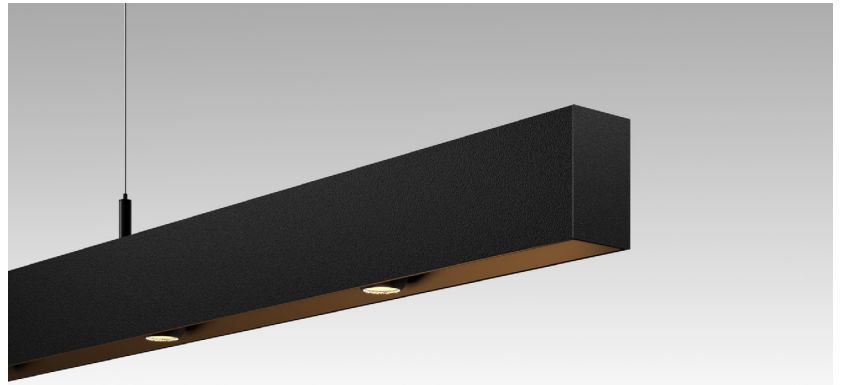

## *SLD50 Naked Suspended*

With SLD50 Naked you can think up your own configuration: different outer and inner profiles in various colour combinations, 5 mounting possibilities, naked linear LED tubes that come in 3 different lengths and the option to add accent lights, in the form of our Eyeball luminaires. The warm colour options (bronze, silver bronze, gold and champagne) make sure these luminaires are ideal to be used in residential or hospitality settings.

### Base Profile

Dimensions	80mm x 50mm (h x w)
Base thickness	1.5mm
Mounting	Ceiling suspended
Indoor/Outdoor	Indoor
Finish	Anodised: aluminium Brushed anodised: bronze, champagne, silver bronze Fine structured scratch resistant powder coating: black, white <small>(RAL finish available on request)</small>
IP rating	IP20
Glow Wire Test	960°
CRI	90+
Warranty	5 years