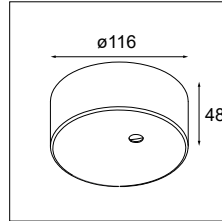

- **93005051** CONNECTION BOX 9P FOR TRANSPARENT CABLE ALU
- **93005251** CONNECTION BOX 9P FOR TRANSPARENT CABLE BLACK STRUC
- **93005151** CONNECTION BOX 9P FOR TRANSPARENT CABLE WHITE STRUC