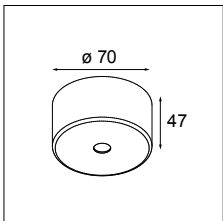

- **93002151** CONNECTION BOX 3P FOR TRANSPARENT CABLE ALU
- **93003151** CONNECTION BOX 3P FOR TRANSPARENT CABLE BLACK STRUC
- **93002951** CONNECTION BOX 3P FOR TRANSPARENT CABLE WHITE STRUC
- **93002251** CONNECTION BOX 5P FOR TRANSPARENT CABLE ALU
- **93003251** CONNECTION BOX 5P FOR TRANSPARENT CABLE BLACK STRUC
- **93003951** CONNECTION BOX 5P FOR TRANSPARENT CABLE WHITE STRUC
- **93003451** CONNECTION BOX 6P FOR TRANSPARENT CABLE ALU
- **93003651** CONNECTION BOX 6P FOR TRANSPARENT CABLE BLACK STRUC
- **93003551** CONNECTION BOX 6P FOR TRANSPARENT CABLE WHITE STRUC