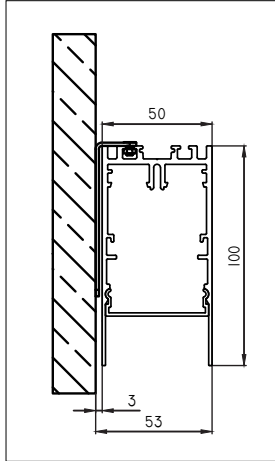

SLD50 High Surface Wall

SLD50 HIGH

Base Profile

Dimensions	100mm x 50mm (h x w)
Base thickness	1.5mm
Mounting	Wall
Indoor/Outdoor	Indoor
Finish*	Anodised: aluminium Brushed anodised: bronze, champagne, silver bronze Fine structured scratch resistant powder coating: black, white
(RAL finish available on request)	
IP rating	IP20
Glow Wire Test	960°
CRI	90+
Warranty	5 years