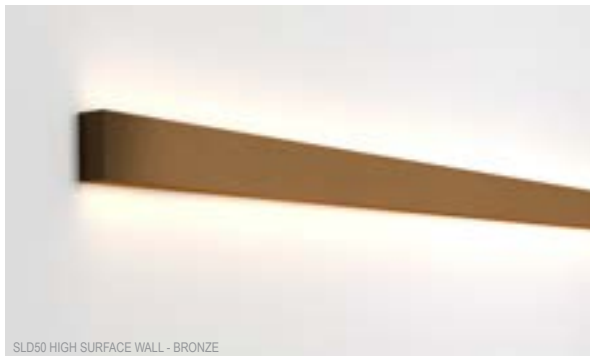

Date

Customer

Project

Type

SLD50 High Surface Wall

If more powerful light combined with same brilliant esthetics is your desire, SLD50 High fulfills it. Perfect for a space in which users require an extra degree of visual comfort. Its deep recessed light units provide powerful luminance, the perfect fit for an office looking to add architectural feel to its ambiance. Available in various anodised colours, trimless, in a surface-mounted, suspended and recessed version, and with flange, for the recessed version only.

SLD50 High Surface Wall

SLD50 HIGH

Base Profile

Dimensions	100mm x 50mm (h x w)
Base thickness	1.5mm
Mounting	Wall
Indoor/Outdoor	Indoor
Finish*	Anodised: aluminium Brushed anodised: bronze, champagne, silver bronze Fine structured scratch resistant powder coating: black, white
(RAL finish available on request)	
IP rating	IP20
Glow Wire Test	960°
CRI	90+
Warranty	5 years