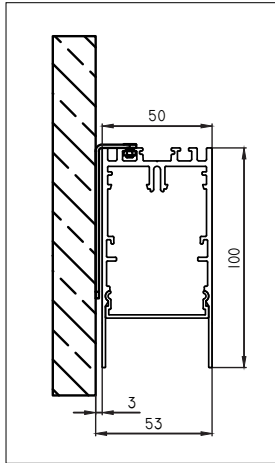

SLD50 High Surface Wall

SLD50 HIGH

Base Profile

Dimensions	100mm x 50mm (h x w)
Base thickness	1.5mm
Mounting	Wall
Indoor/Outdoor	Indoor
Finish*	Anodised: aluminium Brushed anodised: bronze, champagne, silver bronze Fine structured scratch resistant powder coating: black, white
(RAL finish available on request)	
IP rating	IP20
Glow Wire Test	960°
CRI	90+
Warranty	5 years