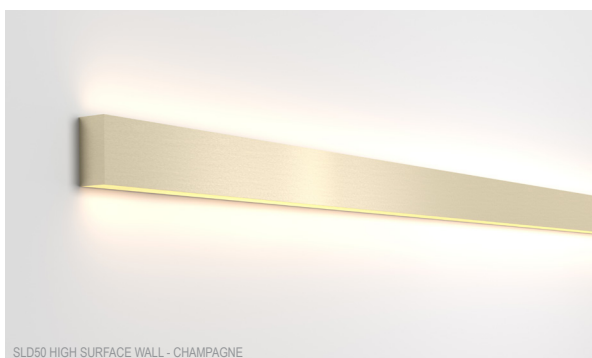

Date

Customer

Project

Type

SLD50 High Surface Wall

If more powerful light combined with same brilliant esthetics is your desire, SLD50 High fulfills it. Perfect for a space in which users require an extra degree of visual comfort. Its deep recessed light units provide powerful luminance, the perfect fit for an office looking to add architectural feel to its ambiance. Available in various anodised colours, trimless, in a surface-mounted, suspended and recessed version, and with flange, for the recessed version only.

SLD50 High Surface Wall

SLD50 HIGH

Base Profile

Dimensions	100mm x 50mm (h x w)
Base thickness	1.5mm
Mounting	Wall
Indoor/Outdoor	Indoor
Finish*	Anodised: aluminium Brushed anodised: bronze, champagne, silver bronze Fine structured scratch resistant powder coating: black, white
(RAL finish available on request)	
IP rating	IP20
Glow Wire Test	960°
CRI	90+
Warranty	5 years

Profile Cover

Finish*	Anodised: aluminium Brushed anodised: bronze, champagne, silver bronze Fine structured scratch resistant powder coating: black, white
---------	---

* not all colour combinations are possible, please refer to our configurator to see matching colours