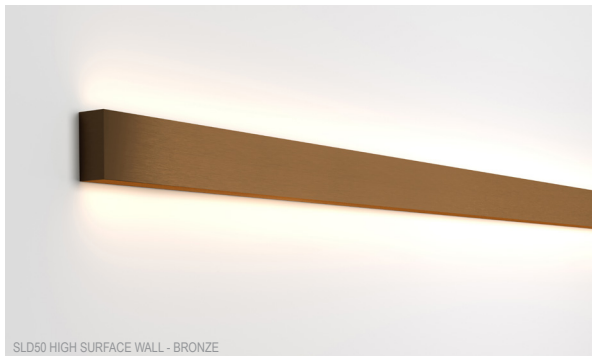

Date

Customer

Project

Type

SLD50 High Surface Wall

If more powerful light combined with same brilliant esthetics is your desire, SLD50 High fulfills it. Perfect for a space in which users require an extra degree of visual comfort. Its deep recessed light units provide powerful luminance, the perfect fit for an office looking to add architectural feel to its ambiance. Available in various anodised colours, trimless, in a surface-mounted, suspended and recessed version, and with flange, for the recessed version only.

SLD50 High Surface Wall

SLD50 HIGH

Base Profile

Dimensions	100mm x 50mm (h x w)
Base thickness	1.5mm
Mounting	Wall
Indoor/Outdoor	Indoor
Finish*	Anodised: aluminium Brushed anodised: bronze, champagne, silver bronze Fine structured scratch resistant powder coating: black, white
(RAL finish available on request)	
IP rating	IP20
Glow Wire Test	960°
CRI	90+
Warranty	5 years