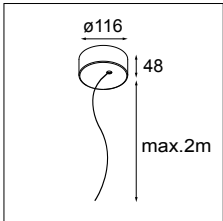

- **93003906** POWER FEED KIT 2M 9X0.75MM² ALU
- **93003908** POWER FEED KIT 2M 9X0.75MM² BLACK STRUC
- **93003907** POWER FEED KIT 2M 9X0.75MM² WHITE STRUC