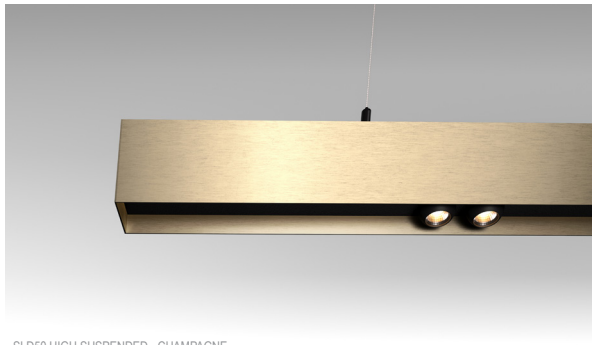

Date

Customer

Project

Type

SLD50 High Suspended

If more powerful light combined with same brilliant esthetics is your desire, SLD50 High fulfills it. Perfect for a space in which users require an extra degree of visual comfort. Its deep recessed light units provide powerful luminance, the perfect fit for an office looking to add architectural feel to its ambiance. Available in various anodised colours, trimless, in a surface-mounted, suspended and recessed version, and with flange, for the recessed version only.

SLD50 HIGH SUSPENDED - SILVER BRONZE

SLD50 HIGH SUSPENDED - CHAMPAGNE

SLD50 HIGH SUSPENDED - BLACK STRUCTURE

SLD50 HIGH

Base Profile

Dimensions	100mm x 50mm (h x w)
Base thickness	1.5mm
Mounting	Ceiling suspended
Indoor/Outdoor	Indoor
Finish*	Anodised: aluminium Brushed anodised: bronze, champagne, silver bronze Fine structured scratch resistant powder coating: black, white
(RAL finish available on request)	
IP rating	IP20
Glow Wire Test	960°
CRI	90+
Warranty	5 years

Profile Cover

Finish*	Anodised: aluminium Brushed anodised: bronze, champagne, silver bronze Fine structured scratch resistant powder coating: black, white
---------	---

* not all colour combinations are possible, please refer to our configurator to see matching colours