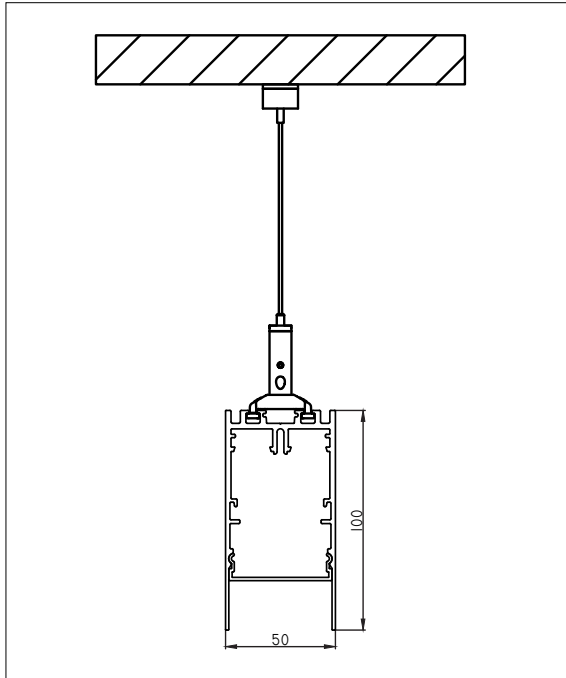

SLD50 HIGH SUSPENDED - SILVER BRONZE

SLD50 HIGH SUSPENDED - CHAMPAGNE

SLD50 HIGH SUSPENDED - BLACK STRUCTURE

SLD50 HIGH

Base Profile

Dimensions	100mm x 50mm (h x w)
Base thickness	1.5mm
Mounting	Ceiling suspended
Indoor/Outdoor	Indoor
Finish*	Anodised: aluminium Brushed anodised: bronze, champagne, silver bronze Fine structured scratch resistant powder coating: black, white
(RAL finish available on request)	
IP rating	IP20
Glow Wire Test	960°
CRI	90+
Warranty	5 years