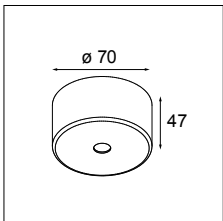

- **93002151** CONNECTION BOX 3P FOR TRANSPARENT CABLE ALU
- **93003151** CONNECTION BOX 3P FOR TRANSPARENT CABLE BLACK STRUC
- **93002951** CONNECTION BOX 3P FOR TRANSPARENT CABLE WHITE STRUC
- **93002251** CONNECTION BOX 5P FOR TRANSPARENT CABLE ALU
- **93003251** CONNECTION BOX 5P FOR TRANSPARENT CABLE BLACK STRUC
- **93003951** CONNECTION BOX 5P FOR TRANSPARENT CABLE WHITE STRUC
- **93003451** CONNECTION BOX 6P FOR TRANSPARENT CABLE ALU
- **93003651** CONNECTION BOX 6P FOR TRANSPARENT CABLE BLACK STRUC
- **93003551** CONNECTION BOX 6P FOR TRANSPARENT CABLE WHITE STRUC