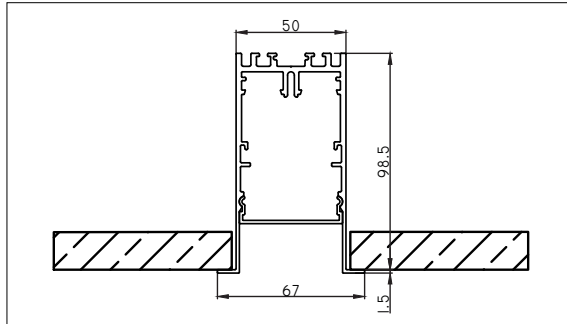

SLD50 HIGH

Base Profile

Dimensions	100mm x 50mm (h x w)
Mounting Depth	133mm
Base thickness	1.5mm
Mounting	Ceiling recessed
Indoor/Outdoor	Indoor
Finish*	Anodised: aluminium Fine structured scratch resistant powder coating: black, white
IP rating	IP20
Glow Wire Test	960°
CRI	90+
Warranty	5 years