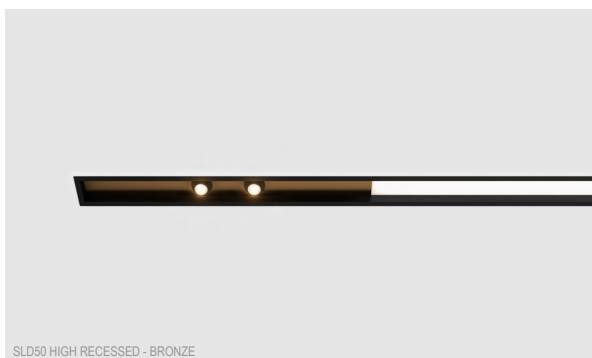

Date
Customer
Project
Type

SLD50 High Recessed

If more powerful light combined with same brilliant esthetics is your desire, SLD50 High fulfills it. Perfect for a space in which users require an extra degree of visual comfort. Its deep recessed light units provide powerful luminance, the perfect fit for an office looking to add architectural feel to its ambiance. Available in various anodised colours, trimless, in a surface-mounted, suspended and recessed version, and with flange, for the recessed version only.

SLD50 HIGH

Base Profile

Dimensions	100mm x 50mm (h x w)
Mounting Depth	133mm
Base thickness	1.5mm
Mounting	Ceiling recessed
Indoor/Outdoor	Indoor
Finish*	Anodised: aluminium Fine structured scratch resistant powder coating: black, white
IP rating	IP20
Glow Wire Test	960°
CRI	90+
Warranty	5 years