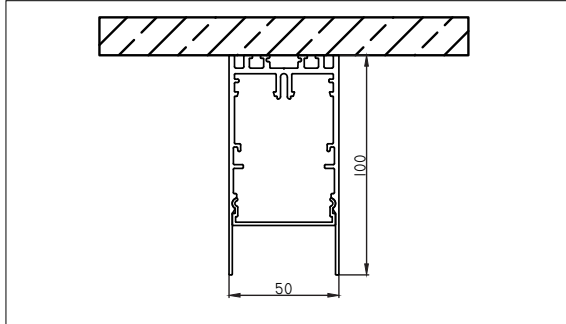

SLD50 HIGH

Base Profile

Dimensions	100mm x 50mm (h x w)
Base thickness	1.5mm
Mounting	Ceiling
Indoor/Outdoor	Indoor
Finish*	Anodised: aluminium Brushed anodised: bronze, champagne, silver bronze Fine structured scratch resistant powder coating: black, white
(RAL finish available on request)	
IP rating	IP20
Glow Wire Test	960°
CRI	90+
Warranty	5 years

Profile Cover

Finish*	Anodised: aluminium Brushed anodised: bronze, champagne, silver bronze Fine structured scratch resistant powder coating: black, white

* not all colour combinations are possible, please refer to our configurator to see matching colours

Diffusor

Type	Polycarbonate Prismatic polycarbonate

Lighting Modules

Linear Lighting module

LED type	High power LED line
Colour temperature	2700K, 3000K, 4000K, 2700K-6500K tunable white
Dimming	Non-dimmable, Dali/Pushdim, Casambi Available in preset dimmed version 50% Flicker-free (AM dimming)

Spot Lighting module

LED type	LED Array
Adjustability	h 360° v -30°/+30°
Beam angle	Medium (25°), Flood (40°)
Colour temperature	2700K, 3000K, 4000K
Dimming	Trailing edge, 1-10V, Dali/Pushdim, Casambi

Finish Information

(RAL finish available on request)