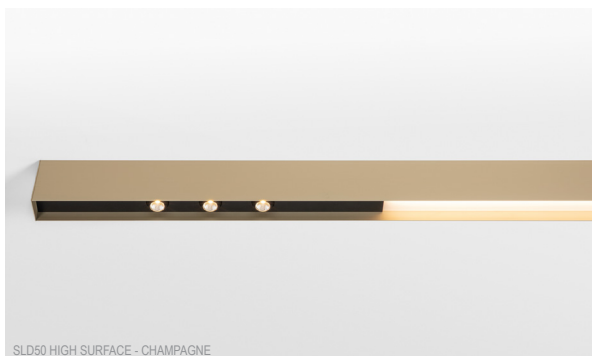

## *SLD50 High Surface*

If more powerful light combined with same brilliant esthetics is your desire, SLD50 High fulfills it. Perfect for a space in which users require an extra degree of visual comfort. Its deep recessed light units provide powerful luminance, the perfect fit for an office looking to add architectural feel to its ambiance. Available in various anodised colours, trimless, in a surface-mounted, suspended and recessed version, and with flange, for the recessed version only.