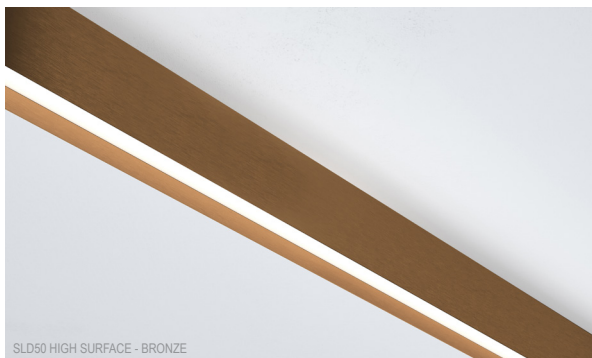

## *SLD50 High Surface*

If more powerful light combined with same brilliant esthetics is your desire, SLD50 High fulfills it. Perfect for a space in which users require an extra degree of visual comfort. Its deep recessed light units provide powerful luminance, the perfect fit for an office looking to add architectural feel to its ambiance. Available in various anodised colours, trimless, in a surface-mounted, suspended and recessed version, and with flange, for the recessed version only.