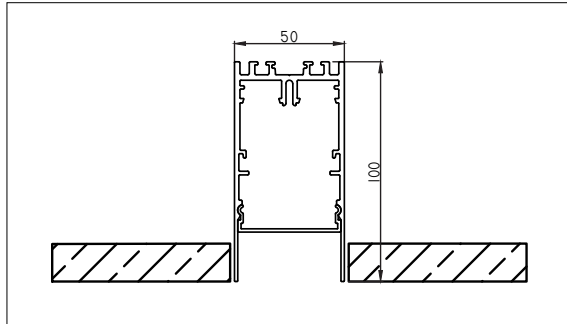

SLD50 High Recessed Trimless

SLD50 HIGH

Base Profile

Dimensions	100mm x 50mm (h x w)
Mounting Depth	135mm
Base thickness	1.5mm
Mounting	Ceiling recessed
Indoor/Outdoor	Indoor
Finish*	Anodised: aluminium Brushed anodised: bronze, champagne, silver bronze Fine structured scratch resistant powder coating: black, white
IP rating	IP20
Glow Wire Test	960°
CRI	90+
Warranty	5 years