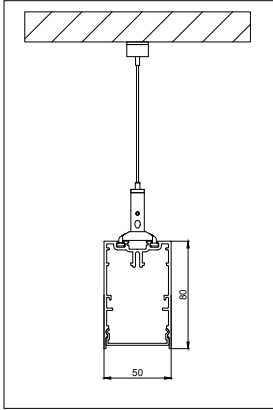

SLD50 POLY IN