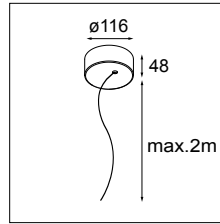

- **93003906** POWER FEED KIT 2M 9X0.75MM² ALU
- **93003908** POWER FEED KIT 2M 9X0.75MM² BLACK STRUC
- **93003907** POWER FEED KIT 2M 9X0.75MM² WHITE STRUC