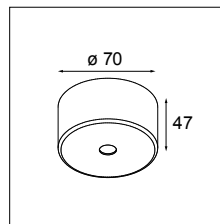

- **93002151** CONNECTION BOX 3P FOR TRANSPARENT CABLE ALU
- **93003151** CONNECTION BOX 3P FOR TRANSPARENT CABLE BLACK STRUC
- **93002951** CONNECTION BOX 3P FOR TRANSPARENT CABLE WHITE STRUC
- **93002251** CONNECTION BOX 5P FOR TRANSPARENT CABLE ALU
- **93003251** CONNECTION BOX 5P FOR TRANSPARENT CABLE BLACK STRUC
- **93003951** CONNECTION BOX 5P FOR TRANSPARENT CABLE WHITE STRUC
- **93003451** CONNECTION BOX 6P FOR TRANSPARENT CABLE ALU
- **93003651** CONNECTION BOX 6P FOR TRANSPARENT CABLE BLACK STRUC
- **93003551** CONNECTION BOX 6P FOR TRANSPARENT CABLE WHITE STRUC