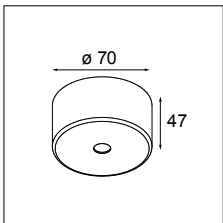

- **93002003** POWER FEED KIT 2M 3X1.5MM² ALU
- **93003203** POWER FEED KIT 2M 3X1.5MM² BLACK STRUC
- **93002903** POWER FEED KIT 2M 3X1.5MM² WHITE STRUC
- **93002005** POWER FEED KIT 2M 5X1.5MM² ALU
- **93003205** POWER FEED KIT 2M 5X1.5MM² BLACK STRUC
- **93002905** POWER FEED KIT 2M 5X1.5MM² WHITE STRUC
- **93003303** POWER FEED KIT 2M 6X0.75 ALU
- **93003305** POWER FEED KIT 2M 6X0.75 BLACK STRUC
- **93003304** POWER FEED KIT 2M 6X0.75 WHITE STRUC