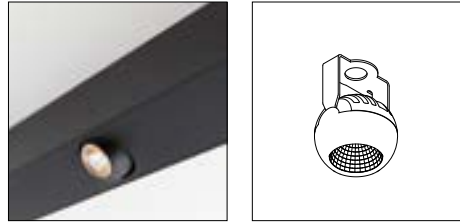

**only for 2700K, 3000K, 4000K, only for dali

***only for tunable white 2700K - 6500K

Eyeball 1x

Lamp type	1x LED ARRAY
Adjustability	h 360° v -30°/+30°
Delivered lumens	523lm (2700K) 544lm (3000K) 595lm (4000K)
Connected load*	7.5W
Binning	3SDCM
Lifetime	L80 B20 @50000hrs.
Remark	Order LED driver separately Only in combination with 'cover'