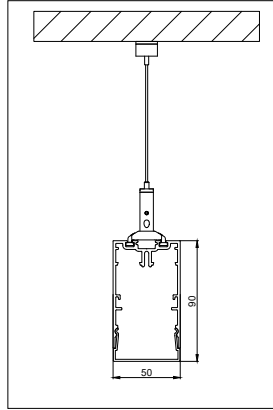

SLD50 POLY OUT

Base Profile

Dimensions	80mm x 50mm (h x w)
Base thickness	1.5mm
Mounting	Ceiling
Indoor/Outdoor	Indoor
Finish (RAL finish available on request)	Anodised: aluminium Brushed anodised: bronze, champagne, silver bronze Fine structured scratch resistant powder coating: black, white
IP rating	IP20
Glow Wire Test	960°
CRI	90+
Warranty	5 years

Profile Cover

Finish	Anodised: aluminium Brushed anodised: bronze, champagne, silver bronze Fine structured scratch resistant powder coating: black, white

Diffusor

Type	Polycarbonate (poly in & poly out) Prismatic polycarbonate (poly in)

Lighting Modules

Linear Lighting module

LED type	High power LED line
Colour temperature	2700K, 3000K, 4000K, 2700K-6500K tunable white
Dimming	Non-dimmable, Dali/Pushdim, Casambi Available in preset dimmed version 50%

Spot Lighting module

LED type	LED Array
Adjustability	h 360° v -30°/+30°
Beam angle	Medium (25°), Flood (40°)
Colour temperature	2700K, 3000K, 4000K
Dimming	Trailing edge, 1-10V, Dali/Pushdim, Casambi

Linear LED Strip 24V Uplight

LED type	LED Strip - diffusor included
Colour temperature	2700K, 3000K, 4000K
Dimming	Non-dimmable, 1-10V, Dali/Pushdim, Casambi

Finish Information

(RAL finish available on request)