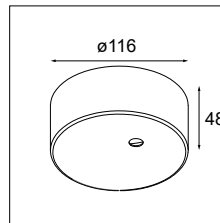

- **93005051** CONNECTION BOX 9P FOR TRANSPARENT CABLE ALU
- **93005251** CONNECTION BOX 9P FOR TRANSPARENT CABLE BLACK STRUC
- **93005151** CONNECTION BOX 9P FOR TRANSPARENT CABLE WHITE STRUC