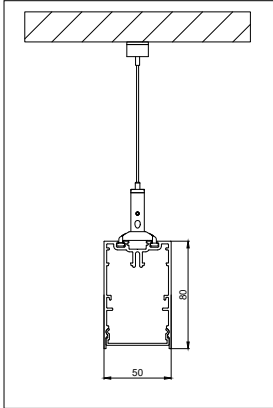

SLD50 POLY IN