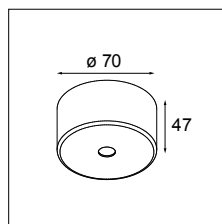

1. **93002151** CONNECTION BOX 3P FOR TRANSPARENT CABLE ALU
   93003151 CONNECTION BOX 3P FOR TRANSPARENT CABLE BLACK STRUC
   93002951 CONNECTION BOX 3P FOR TRANSPARENT CABLE WHITE STRUC
   93002251 CONNECTION BOX 5P FOR TRANSPARENT CABLE ALU
   93003251 CONNECTION BOX 5P FOR TRANSPARENT CABLE BLACK STRUC
   93003951 CONNECTION BOX 5P FOR TRANSPARENT CABLE WHITE STRUC
   93003451 CONNECTION BOX 6P FOR TRANSPARENT CABLE ALU
   93003651 CONNECTION BOX 6P FOR TRANSPARENT CABLE BLACK STRUC
   93003551 CONNECTION BOX 6P FOR TRANSPARENT CABLE WHITE STRUC