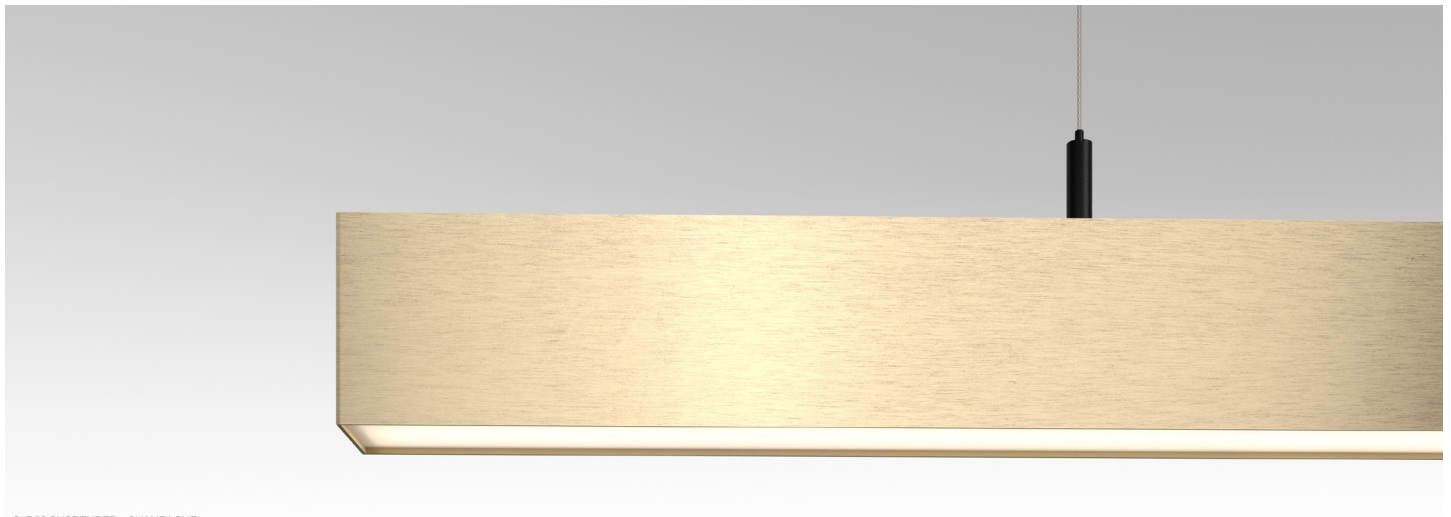

Date
Customer
Project
Type

SLD50 Suspended

SLD50 is a profile family with a lot of versatility, style and the technology to match. Let it take the center stage of your healthcare, office and residential projects. Refine the look with anodised colours. Add even more functionality with an adjustable accent light, Eyeball, and an uplight controlled separately. This family offers two solutions to execute Human Centric Lighting concepts: tunable white and high intensity LED (3600 lumens).

SLD50 SUSPENDED - BLACK STRUCTURE

SLD50 SUSPENDED - WHITE STRUCTURE

SLD50 SUSPENDED - BRONZE

SLD50 SUSPENDED - SILVER BRONZE

SLD50 SUSPENDED - CHAMPAGNE

SLD50 POLY IN

SLD50 POLY OUT

Base Profile

Dimensions	80mm x 50mm (h x w)
Base thickness	1.5mm
Mounting	Ceiling
Indoor/Outdoor	Indoor
Finish (RAL finish available on request)	Anodised: aluminium Brushed anodised: bronze, champagne, silver bronze Fine structured scratch resistant powder coating: black, white
IP rating	IP20
Glow Wire Test	960°
CRI	90+
Warranty	5 years