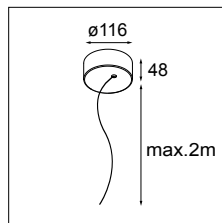

1. **93003906** POWER FEED KIT 2M 9X0.75MM² ALU
   93003908 POWER FEED KIT 2M 9X0.75MM² BLACK STRUC
   93003907 POWER FEED KIT 2M 9X0.75MM² WHITE STRUC