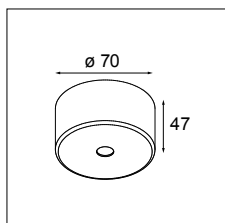

1. **93002003** POWER FEED KIT 2M 3X1.5MM² ALU
   93003203 POWER FEED KIT 2M 3X1.5MM² BLACK STRUC
   93002903 POWER FEED KIT 2M 3X1.5MM² WHITE STRUC
   93002005 POWER FEED KIT 2M 5X1.5MM² ALU
   93003205 POWER FEED KIT 2M 5X1.5MM² BLACK STRUC
   93002905 POWER FEED KIT 2M 5X1.5MM² WHITE STRUC
   93003303 POWER FEED KIT 2M 6X0.75 ALU
   93003305 POWER FEED KIT 2M 6X0.75 BLACK STRUC
   93003304 POWER FEED KIT 2M 6X0.75 WHITE STRUC