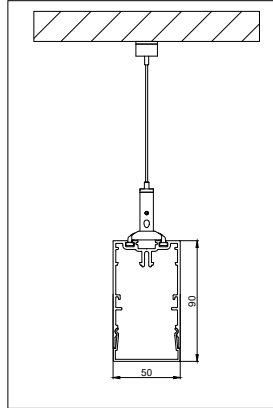

SLD50 POLY OUT

Base Profile

Dimensions	80mm x 50mm (h x w)
Base thickness	1.5mm
Mounting	Ceiling
Indoor/Outdoor	Indoor
Finish (RAL finish available on request)	Anodised: aluminium Brushed anodised: bronze, champagne, silver bronze Fine structured scratch resistant powder coating: black, white
IP rating	IP20
Glow Wire Test	960°
CRI	90+
Warranty	5 years

Profile Cover

Finish	Anodised: aluminium Brushed anodised: bronze, champagne, silver bronze Fine structured scratch resistant powder coating: black, white

Diffusor

Type	Polycarbonate (poly in & poly out) Prismatic polycarbonate (poly in)

Lighting Modules

Linear Lighting module

LED type	High power LED line
Colour temperature	2700K, 3000K, 4000K, 2700K-6500K tunable white
Dimming	Non-dimmable, Dali/Pushdim, Casambi Available in preset dimmed version 50% Flicker-free (AM dimming)

Spot Lighting module

LED type	LED Array
Adjustability	h 360° v -30°/+30°
Beam angle	Medium (25°), Flood (40°)
Colour temperature	2700K, 3000K, 4000K
Dimming	Trailing edge, 1-10V, Dali/Pushdim, Casambi

Linear LED Strip 24V Uplight

LED type	LED Strip - diffusor included
Colour temperature	2700K, 3000K, 4000K
Dimming	Non-dimmable, 1-10V, Dali/Pushdim, Casambi

Finish Information

(RAL finish available on request)