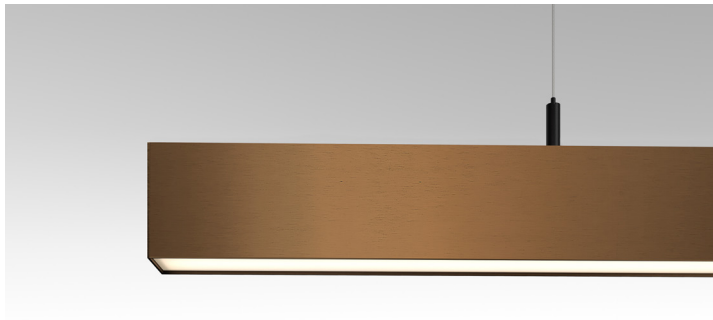

Date
Customer
Project
Type

SLD50 Suspended

SLD50 is a profile family with a lot of versatility, style and the technology to match. Let it take the center stage of your healthcare, office and residential projects. Refine the look with anodised colours. Add even more functionality with an adjustable accent light, Eyeball, and an uplight controlled separately. This family offers two solutions to execute Human Centric Lighting concepts: tunable white and high intensity LED (3600 lumens).

SLD50 SUSPENDED - BLACK STRUCTURE

SLD50 SUSPENDED - WHITE STRUCTURE

SLD50 SUSPENDED - BRONZE

SLD50 SUSPENDED - SILVER BRONZE

SLD50 SUSPENDED - CHAMPAGNE

SLD50 POLY IN

SLD50 POLY OUT

Base Profile

Dimensions	80mm x 50mm (h x w)
Base thickness	1.5mm
Mounting	Ceiling
Indoor/Outdoor	Indoor
Finish (RAL finish available on request)	Anodised: aluminium Brushed anodised: bronze, champagne, silver bronze Fine structured scratch resistant powder coating: black, white
IP rating	IP20
Glow Wire Test	960°
CRI	90+
Warranty	5 years