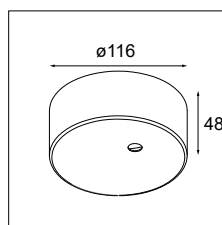

1. **93005051** CONNECTION BOX 9P FOR TRANSPARENT CABLE ALU
   93005251 CONNECTION BOX 9P FOR TRANSPARENT CABLE BLACK STRUC
   93005151 CONNECTION BOX 9P FOR TRANSPARENT CABLE WHITE STRUC