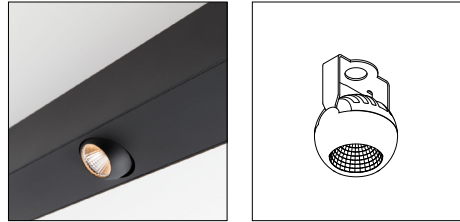

**only for 2700K, 3000K, 4000K, only for dali

***only for tunable white 2700K - 6500K

Eyeball 1x

Lamp type	1x LED ARRAY
Adjustability	h 360° v -30°/+30°
Delivered lumens	523lm (2700K) 544lm (3000K) 595lm (4000K)
Connected load*	7.5W
Binning	3SDCM
Lifetime	L80 B20 @50000hrs.
Remark	Order LED driver separately Only in combination with 'cover'