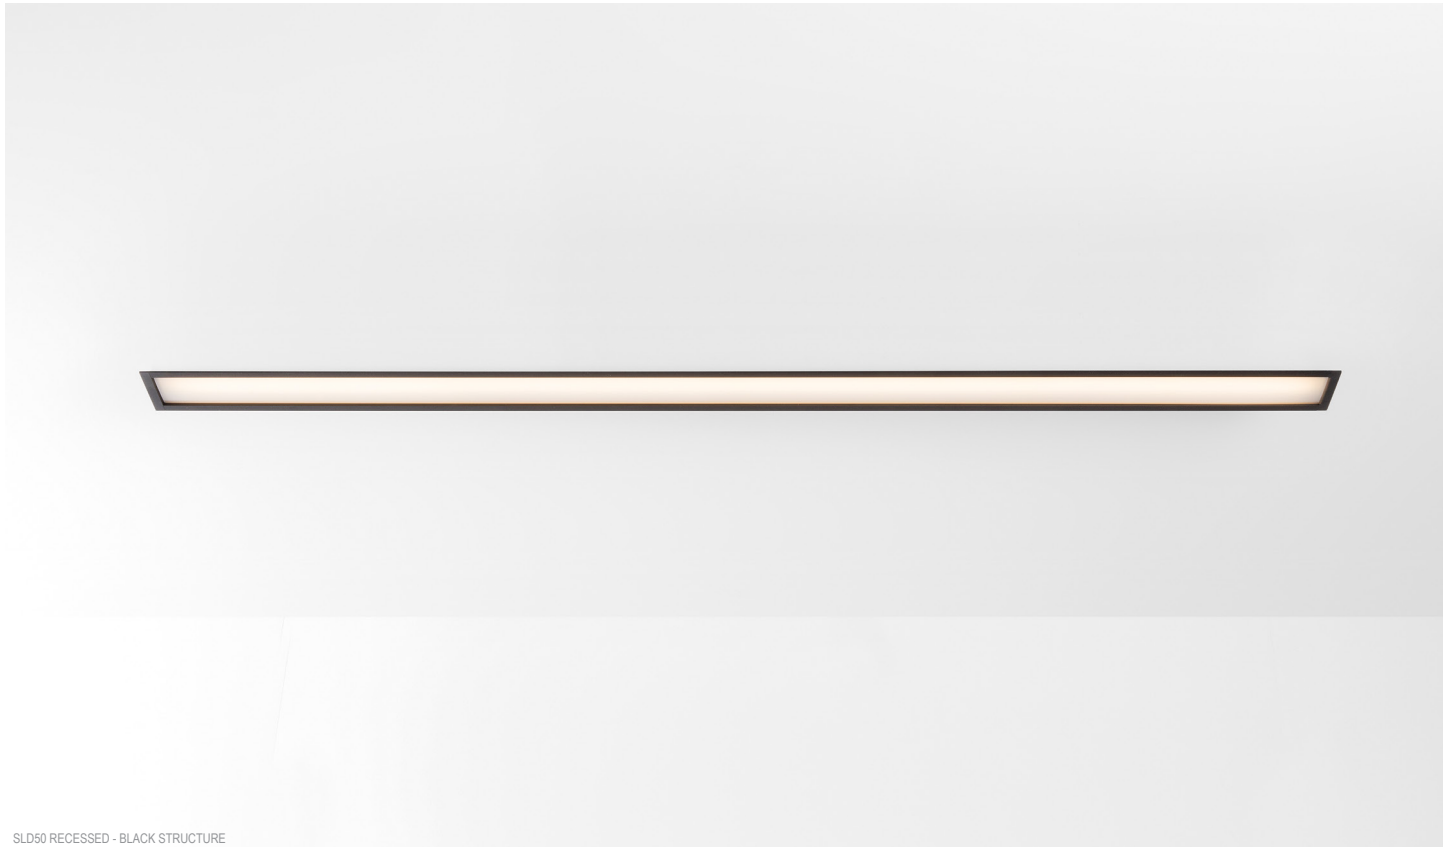

Date
Customer
Project
Type

SLD50 Recessed

SLD50 is a profile family with a lot of versatility, style and the technology to match. Let it take the center stage of your healthcare, office and residential projects. Refine the look with anodised colours. Add even more functionality with an adjustable accent light, Eyeball. A tunable white solution allows execution of Human Centric Lighting concepts.

SLD50 POLY IN

SLD50 POLY OUT

Base Profile

Dimensions	80mm x 67mm (h x w)
Mounting Depth	113mm
Base thickness	1.5mm
Mounting	Ceiling recessed
Indoor/Outdoor	Indoor
Finish	Anodised: aluminium Fine structured scratch resistant powder coating: black, white
IP rating	IP20
Glow Wire Test	960°
CRI	90+
Warranty	5 years