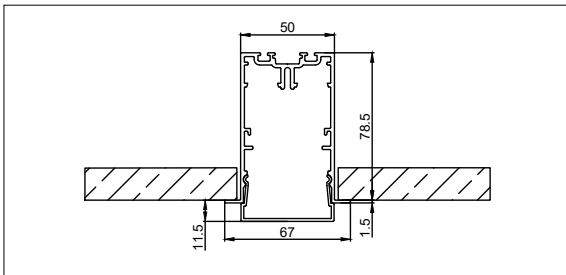

SLD50 POLY IN

SLD50 POLY OUT

Base Profile

Dimensions	80mm x 67mm (h x w)
Mounting Depth	113mm
Base thickness	1.5mm
Mounting	Ceiling recessed
Indoor/Outdoor	Indoor
Finish	Anodised: aluminium Fine structured scratch resistant powder coating: black, white
IP rating	IP20
Glow Wire Test	960°
CRI	90+
Warranty	5 years