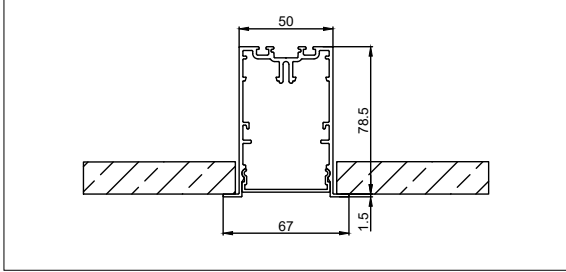

SLD50 POLY IN

SLD50 POLY OUT

Base Profile

Dimensions	80mm x 67mm (h x w)
Mounting Depth	113mm
Base thickness	1.5mm
Mounting	Ceiling recessed
Indoor/Outdoor	Indoor
Finish	Anodised: aluminium Fine structured scratch resistant powder coating: black, white
IP rating	IP20
Glow Wire Test	960°
CRI	90+
Warranty	5 years