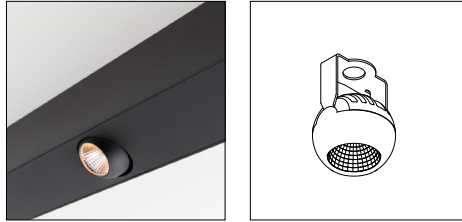

**only for 2700K, 3000K, 4000K, only for dali

***only for tunable white 2700K - 6500K

Eyeball 1x

Lamp type	1x LED ARRAY
Adjustability	h 360° v -30°/+30°
Delivered lumens	523lm (2700K) 544lm (3000K) 595lm (4000K)
Connected load*	7.5W
Binning	3SDCM
Lifetime	L80 B20 @50000hrs.
Remark	Order LED driver separately Only in combination with 'cover'