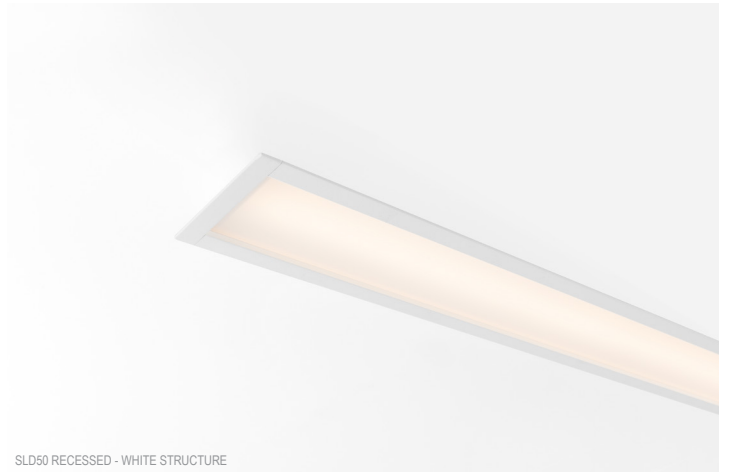

Date
Customer
Project
Type

SLD50 Recessed

SLD50 is a profile family with a lot of versatility, style and the technology to match. Let it take the center stage of your healthcare, office and residential projects. Refine the look with anodised colours. Add even more functionality with an adjustable accent light, Eyeball. A tunable white solution allows execution of Human Centric Lighting concepts.

SLD50 POLY IN

SLD50 POLY OUT

Base Profile

Dimensions	80mm x 67mm (h x w)
Mounting Depth	113mm
Base thickness	1.5mm
Mounting	Ceiling recessed
Indoor/Outdoor	Indoor
Finish	Anodised: aluminium Fine structured scratch resistant powder coating: black, white
IP rating	IP20
Glow Wire Test	960°
CRI	90+
Warranty	5 years