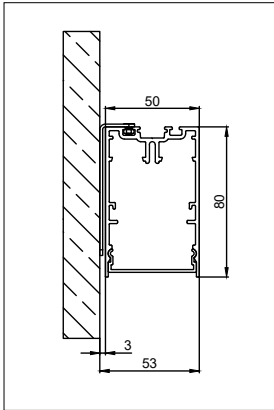

SLD50 POLY IN