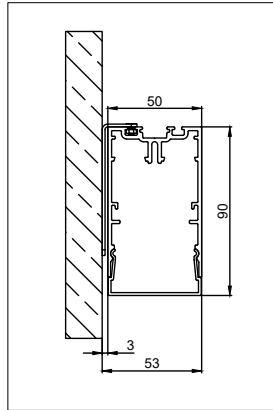

SLD50 POLY OUT

Base Profile

Dimensions	80mm x 50mm (h x w)
Base thickness	1.5mm
Mounting	Wall
Indoor/Outdoor	Indoor
Finish (RAL finish available on request)	Anodised: aluminium Brushed anodised: bronze, champagne, silver bronze Fine structured scratch resistant powder coating: black, white
IP rating	IP20
Glow Wire Test	960°
CRI	90+
Warranty	5 years

Profile Cover

Finish	Anodised: aluminium Brushed anodised: bronze, champagne, silver bronze Fine structured scratch resistant powder coating: black, white

Diffusor

Type	Polycarbonate (poly in & poly out) Prismatic polycarbonate (poly in)

Lighting Modules

Linear Lighting module

LED type	High power LED line
Colour temperature	2700K, 3000K, 4000K, 2700K-6500K tunable white
Dimming	Non-dimmable, Dali/Pushdim, Casambi Available in preset dimmed version 50% Flicker-free (AM dimming)

Spot Lighting module

LED type	LED Array
Adjustability	h 360° v -30°/+30°
Beam angle	Medium (25°), Flood (40°)
Colour temperature	2700K, 3000K, 4000K
Dimming	Trailing edge, 1-10V, Dali/Pushdim, Casambi

Linear LED Strip 24V Uplight

LED type	LED Strip - diffusor included
Colour temperature	2700K, 3000K, 4000K
Dimming	Non-dimmable, 1-10V, Dali/Pushdim, Casambi

Finish Information