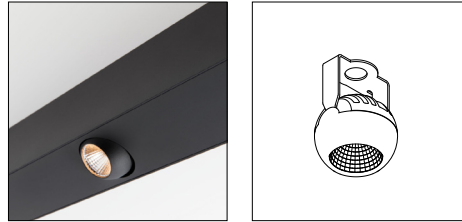

\*\*\*only for tunable white 2700K - 6500K

*Eyeball 1x*

Lamp type	1x LED ARRAY
Adjustability	h 360° v -30°/+30°
Delivered lumens	523lm (2700K) 544lm (3000K) 595lm (4000K)
Connected load*	7.5W
Binning	3SDCM
Lifetime	L80 B20 @50000hrs.
Remark	Order LED driver separately Only in combination with 'cover'