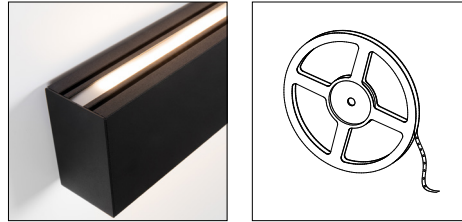

Linear LED Strip 24V Uplight

1000lm/m

	2700K	3000K	4000K
mounted/m	93000512	93000513	93000514

2000lm/m

	2700K	3000K	4000K
mounted/m	93000010	93000011	93000012

3600lm/m

	2700K	3000K	4000K
mounted/m	93000038	93000039	93000040

Lamp type	LED STRIP - diffusor included				
Delivered lumens		1000lm/m	2000lm/m	3600lm/m	
	2700K	806lm/m	1411lm/m	2482lm/m	
	3000K	859lm/m	1441lm/m	2632lm/m	
	4000K	781lm/m	1372lm/m	2763lm/m	
Connected load	2700K	10.8W/m	18.9W/m	28W/m	
	3000K	10.8W/m	18.9W/m	28W/m	
	4000K	9.6W/m	16.6W/m	28W/m	
	Efficacy	2700K	75lm/W	75lm/W	89lm/W
Efficacy	3000K	80lm/w	76lm/W	94lm/W	
	4000K	81lm/W	83lm/W	99lm/W	
	Binning	3SDCM			
Lifetime	L80 B10 @50000hrs.				

DRIVERS

93009520	LED DRIVER 24V 60W
96009520	LED DRIVER 24V 60W 1-10V
96009560	LED DRIVER 24V 100W 1-10V
98009520	LED DRIVER 24V 100W DALI/PUSHDIM

SUPPLEMENTS

93560050	LED STRIP 24V CONNECTION
98564308*	CASAMBI PROF DIM MODULE DALI

*only when combined with LINEAR LED FORTIMO in the same configuration