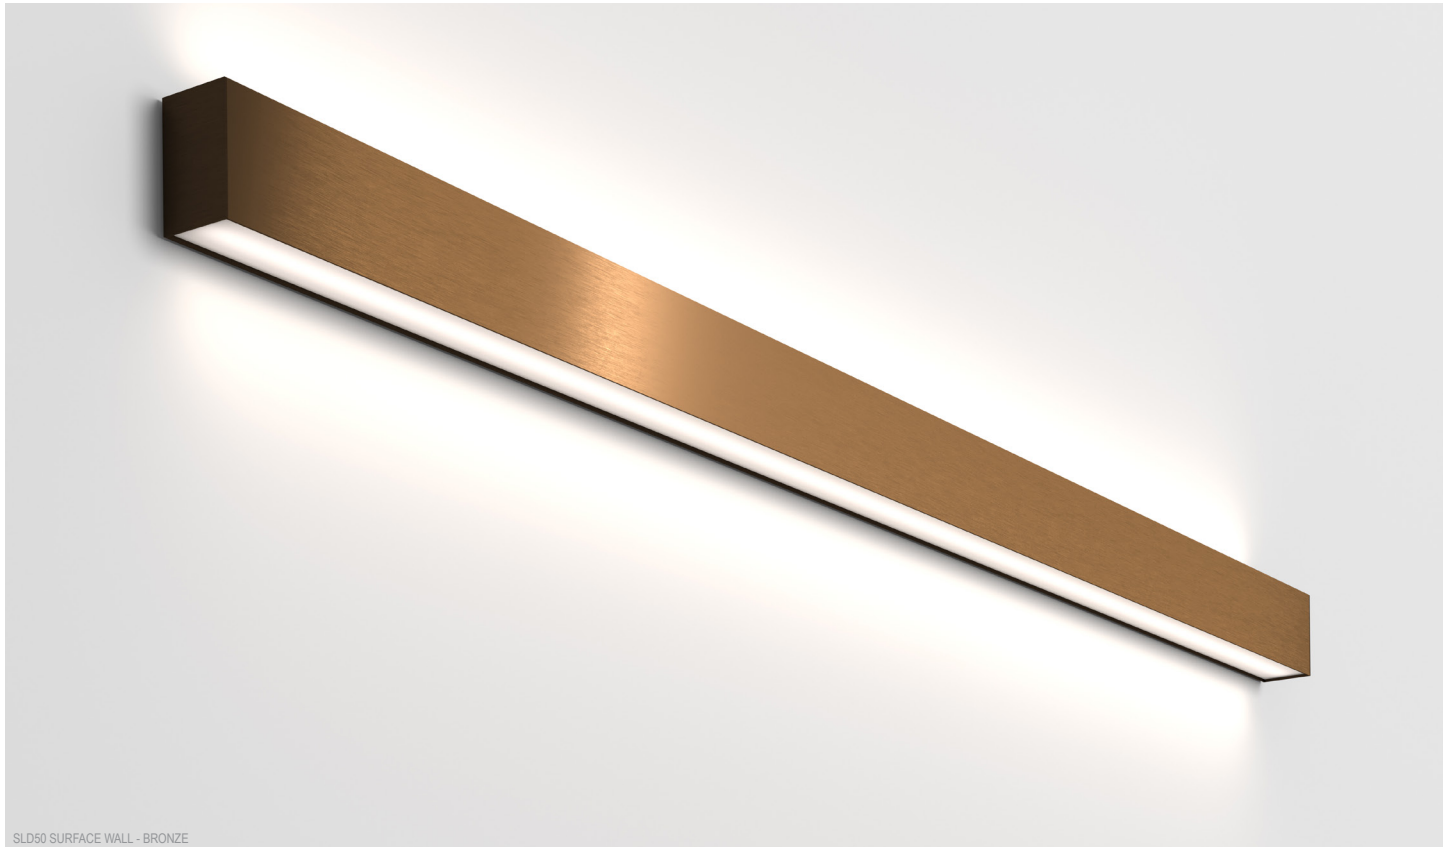

## *SLD50 Surface Wall*

SLD50 is a profile family with a lot of versatility, style and the technology to match. Let it take the center stage of your healthcare, office and residential projects. Refine the look with anodised colours. Add even more functionality with an adjustable accent light, Eyeball, and an uplight controlled separately. This family offers two solutions to execute Human Centric Lighting concepts: tunable white and high intensity LED (3600 lumens).