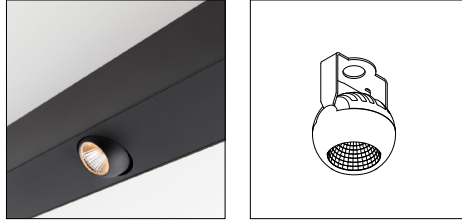

**only for 2700K, 3000K, 4000K, only for dali

***only for tunable white 2700K - 6500K

Eyeball 1x

Lamp type	1x LED ARRAY
Adjustability	h 360° v -30°/+30°
Delivered lumens	523lm (2700K) 544lm (3000K) 595lm (4000K)
Connected load*	7.5W
Binning	3SDCM
Lifetime	L80 B20 @50000hrs.
Remark	Order LED driver separately Only in combination with 'cover'