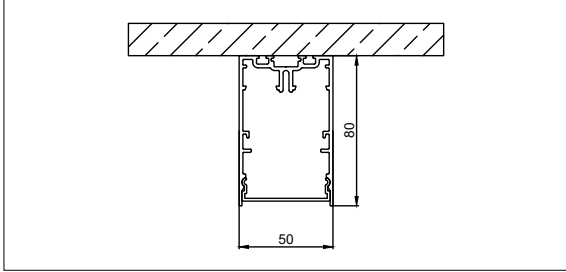

SLD50 POLY IN

SLD50 POLY OUT

SLD50 WITH EYEBALL

SLD50 POLY IN

SLD50 POLY OUT

Base Profile

Dimensions	80mm x 50mm (h x w)
Base thickness	1.5mm
Mounting	Ceiling
Indoor/Outdoor	Indoor
Finish (RAL finish available on request)	Anodised: aluminium Brushed anodised: bronze, champagne, silver bronze Fine structured scratch resistant powder coating: black, white
IP rating	IP20
Glow Wire Test	960°
CRI	90+
Warranty	5 years