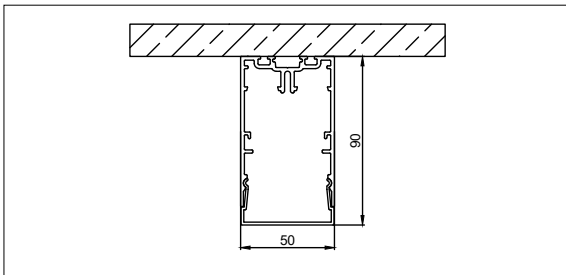

SLD50 POLY IN

SLD50 POLY OUT

SLD50 WITH EYEBALL

SLD50 POLY IN

SLD50 POLY OUT

Base Profile

Dimensions	80mm x 50mm (h x w)
Base thickness	1.5mm
Mounting	Ceiling
Indoor/Outdoor	Indoor
Finish (RAL finish available on request)	Anodised: aluminium Brushed anodised: bronze, champagne, silver bronze Fine structured scratch resistant powder coating: black, white
IP rating	IP20
Glow Wire Test	960°
CRI	90+
Warranty	5 years