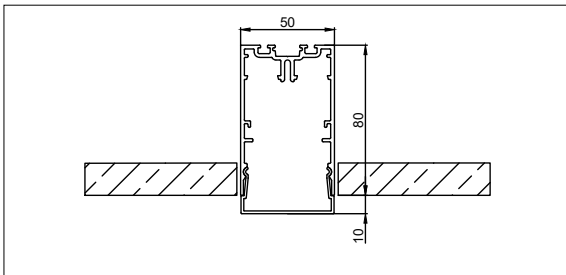

SLD50 RECESSED TRIMLESS

SLD50 POLY IN

SLD50 POLY OUT

Base Profile

Dimensions	80mm x 50mm (h x w)
Mounting Depth	115mm
Base thickness	1.5mm
Mounting	Ceiling recessed
Indoor/Outdoor	Indoor
Finish	Anodised: aluminium Brushed anodised: bronze, champagne, silver bronze Fine structured scratch resistant powder coating: black, white
IP rating	IP20
Glow Wire Test	960°
CRI	90+
Warranty	5 years