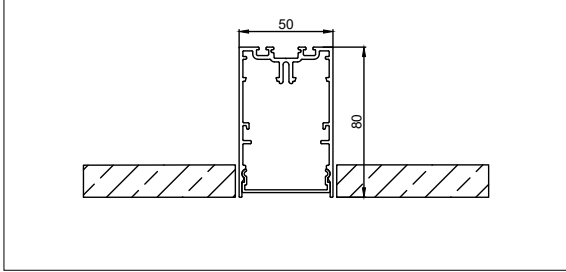

SLD50 RECESSED TRIMLESS

SLD50 POLY IN

SLD50 POLY OUT

Base Profile

Dimensions	80mm x 50mm (h x w)
Mounting Depth	115mm
Base thickness	1.5mm
Mounting	Ceiling recessed
Indoor/Outdoor	Indoor
Finish	Anodised: aluminium Brushed anodised: bronze, champagne, silver bronze Fine structured scratch resistant powder coating: black, white
IP rating	IP20
Glow Wire Test	960°
CRI	90+
Warranty	5 years