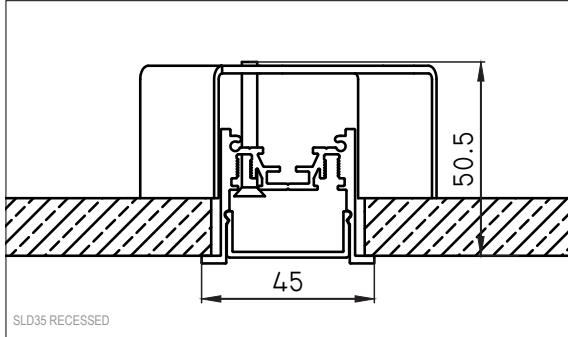

SLD35 RECESSED - WHITE STRUCTURE

SLD35 RECESSED - BLACK STRUCTURE

SLD35 RECESSED - ALUMINIUM

Base Profile

	SLD35	SLD35 IP
Dimensions	35mm x 35mm (h x w)	
Mounting Depth	51-75mm	
Base thickness	2mm	
Mounting	Ceiling, Wall	
Indoor/Outdoor	Indoor	
Finish	Anodised: aluminium Fine structured scratch resistant powder coating: black, white	
IP rating	IP20	IP44, only with IP44 flexible LED strip
Glow Wire Test	960°	
CRI	90+	
Warranty	5 years	