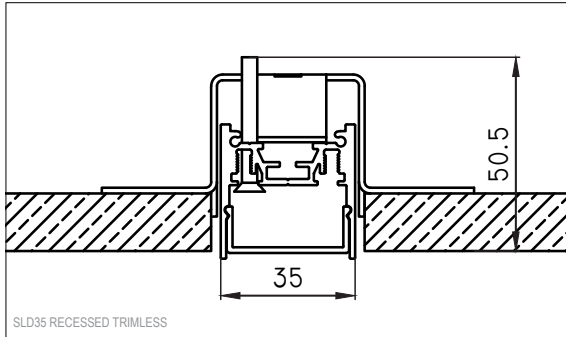

### Base Profile

	SLD35	SLD35 IP
Dimensions	35mm x 35mm (h x w)	
Base thickness	2mm	
Mounting	Ceiling, Wall	
Indoor/Outdoor	Indoor	
Finish	Anodised: aluminium Brushed anodised: bronze, champagne, silver bronze Fine structured scratch resistant powder coating: black, white	
IP rating	IP20	IP44, only with IP44 flexible LED strip
Glow Wire Test	960°	
CRI	90+	
Warranty	5 years	