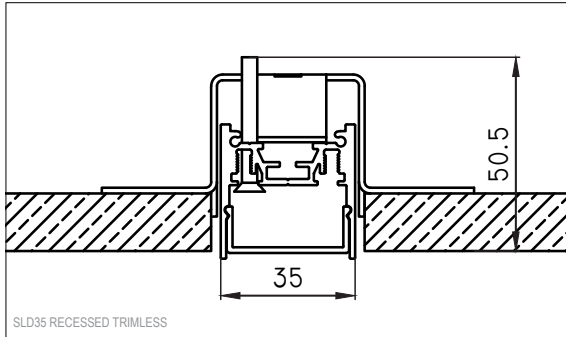

SLD35 RECESSED TRIMLESS - WHITE STRUCTURE

SLD35 Recessed Trimless

Base Profile

	SLD35	SLD35 IP
Dimensions	35mm x 35mm (h x w)	
Mounting Depth	58-75mm	
Base thickness	2mm	
Mounting	Ceiling, Wall	
Indoor/Outdoor	Indoor	
Finish	Anodised: aluminium Brushed anodised: bronze, champagne, silver bronze Fine structured scratch resistant powder coating: black, white	
IP rating	IP20	IP44, only with IP44 flexible LED strip
Glow Wire Test	960°	
CRI	90+	
Warranty	5 years	