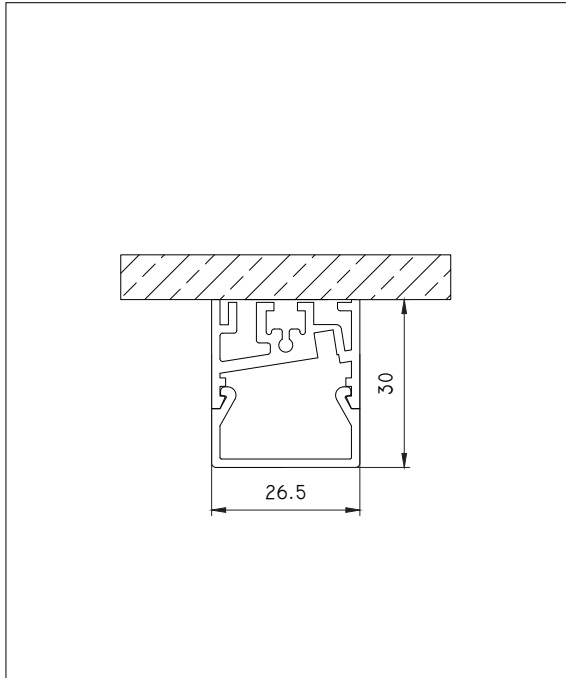

Date
Customer
Project
Type

SLD25 Surface

Formerly SL Nano, SLD25 is our narrowest U-shaped profile. SLD25 poly out, available with a PMMA diffuser on the outside, guarantees a light-filling effect in any room. Available with LEDs. Suitable for surface mounting on the wall or ceiling, also works wonders as a suspended luminaire.

SLD25 SURFACE - WHITE STRUCTURE

SLD25 SURFACE - BRONZE

SLD25 SURFACE - BLACK STRUCTURE

Base Profile

Dimensions	30mm x 26,5mm (h x w)
Base thickness	2mm
Mounting	Ceiling
Indoor/Outdoor	Indoor
Finish (RAL finish available on request)	Brushed anodised: bronze, champagne, silver bronze Fine structured scratch resistant powder coating: black, white
IP rating	IP20
Glow Wire Test	960°
CRI	90+
Warranty	5 years