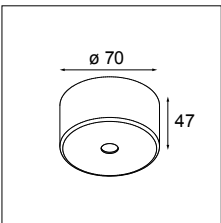

- **93002151** CONNECTION BOX 3P FOR TRANSPARANT CABLE ALU
- **93003151** CONNECTION BOX 3P FOR TRANSPARANT CABLE BLACK STRUC
- **93002951** CONNECTION BOX 3P FOR TRANSPARANT CABLE WHITE STRUC