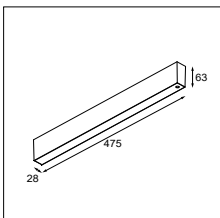

SURFACE MOUNTED DRIVERS

93009504	LED DRIVER CONSTANT VOLTAGE 24V SURFACE (FOR SUSPENDED MOUNTING) NON-DIM 100W WHITE STRUCTURE
93009505	LED DRIVER CONSTANT VOLTAGE 24V SURFACE (FOR SUSPENDED MOUNTING) NON-DIM 100W BLACK STRUCTURE
98009504	LED DRIVER CONSTANT VOLTAGE 24V SURFACE (FOR SUSPENDED MOUNTING) DALI/PUSH-DIM 100W WHITE STRUCTURE
98009505	LED DRIVER CONSTANT VOLTAGE 24V SURFACE (FOR SUSPENDED MOUNTING) DALI/PUSH-DIM 100W BLACK STRUCTURE