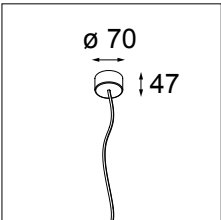

Electrical Supply

- **93003003** POWER FEED KIT 2M 3X0.75MM² ALU
- **93003902** POWER FEED KIT 2M 3X0.75MM² BLACKSTRUC
- **93003903** POWER FEED KIT 2M 3X0.75MM² WHITE STRUC