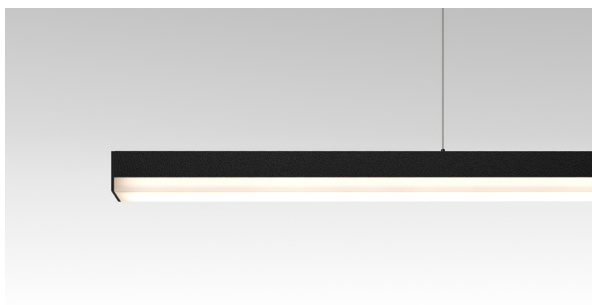

## *SLD25 Suspended*

Formerly SL Nano, SLD25 is our narrowest U-shaped profile. SLD25 poly out, available with a PMMA diffuser on the outside, guarantees a light-filling effect in any room. Available with LEDs. Suitable for surface mounting on the wall or ceiling, also works wonders as a suspended luminaire.

SLD25 SUSPENDED - BRONZE

SLD25 SUSPENDED - CHAMPAGNE

SLD25 SUSPENDED - BLACK STRUCTURE

**Base Profile**

Dimensions	30mm x 26,5mm (h x w)
Base thickness	2mm
Mounting	Ceiling
Indoor/Outdoor	Indoor
Finish (RAL finish available on request)	Brushed anodised: bronze, champagne, silver bronze Fine structured scratch resistant powder coating: black, white
IP rating	IP20
Glow Wire Test	960°
CRI	90+
Warranty	5 years