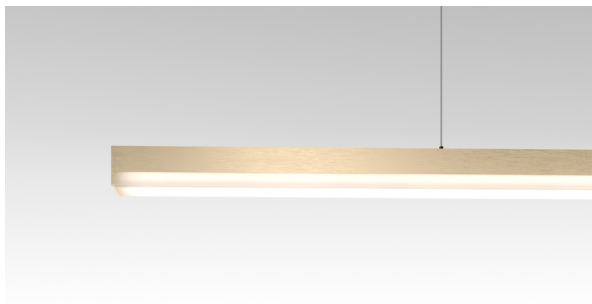

## *SLD25 Suspended*

Formerly SL Nano, SLD25 is our narrowest U-shaped profile. SLD25 poly out, available with a PMMA diffuser on the outside, guarantees a light-filling effect in any room. Available with LEDs. Suitable for surface mounting on the wall or ceiling, also works wonders as a suspended luminaire.

SLD25 SUSPENDED - BRONZE

SLD25 SUSPENDED - CHAMPAGNE

SLD25 SUSPENDED - BLACK STRUCTURE

**Base Profile**

Dimensions	30mm x 26,5mm (h x w)
Base thickness	2mm
Mounting	Ceiling
Indoor/Outdoor	Indoor
Finish (RAL finish available on request)	Brushed anodised: bronze, champagne, silver bronze Fine structured scratch resistant powder coating: black, white
IP rating	IP20
Glow Wire Test	960°
CRI	90+
Warranty	5 years