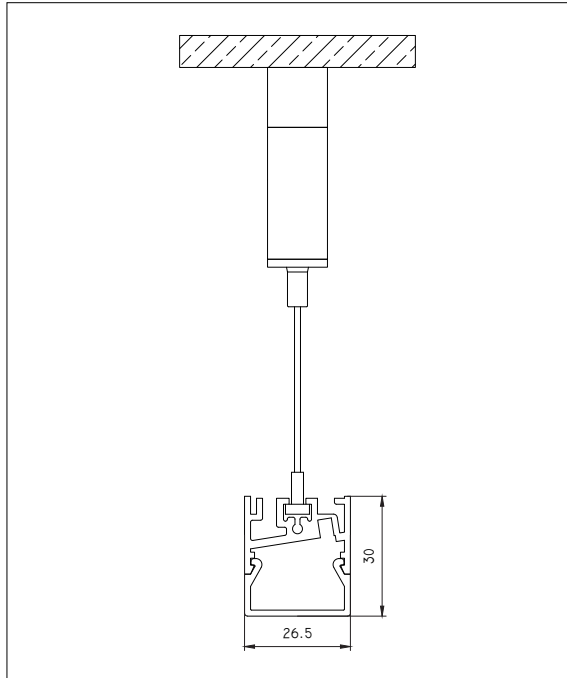

SLD25 SUSPENDED - BRONZE

SLD25 SUSPENDED - CHAMPAGNE

SLD25 SUSPENDED - BLACK STRUCTURE

**Base Profile**

Dimensions	30mm x 26,5mm (h x w)
Base thickness	2mm
Mounting	Ceiling
Indoor/Outdoor	Indoor
Finish (RAL finish available on request)	Brushed anodised: bronze, champagne, silver bronze Fine structured scratch resistant powder coating: black, white
IP rating	IP20
Glow Wire Test	960°
CRI	90+
Warranty	5 years