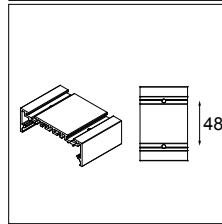

Fixation / Mounting

- 93000999 SURFACE FIXATION HOLE