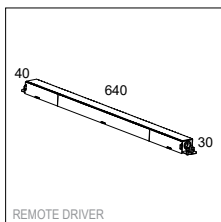

DRIVERS - see table

**2m cable 75mm² included