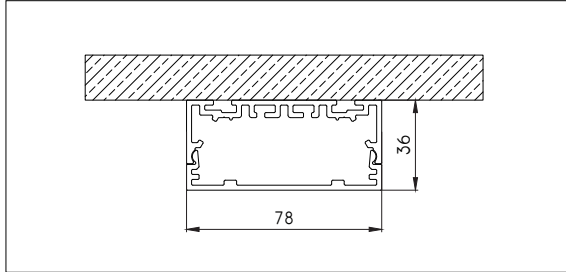

Base Profile

| | |
|----------------|--|
| Dimensions | 36mm x 78mm (h x w) |
| Base thickness | 1.5mm |
| Mounting | Ceiling |
| Indoor/Outdoor | Indoor |
| Finish | Fine structured scratch resistant powder coating: black, white |
| IP rating | IP20 |
| Glow Wire Test | 960° |
| CRI | 90+ |
| Warranty | 5 years |