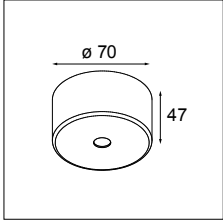

Electrical Supply

- **93003203** POWER FEED KIT 2M 3X1.5MM² BLACK STRUC
- **93002903** POWER FEED KIT 2M 3X1.5MM² WHITE STRUC
- **93003205** POWER FEED KIT 2M 5X1.5 BLACK STRUC
- **93002905** POWER FEED KIT 2M 5X1.5MM² WHITE STRUC
- **93003305** POWER FEED KIT 2M 6X0.75 BLACK STRUC
- **93003304** POWER FEED KIT 2M 6X0.75 WHITE STRUC