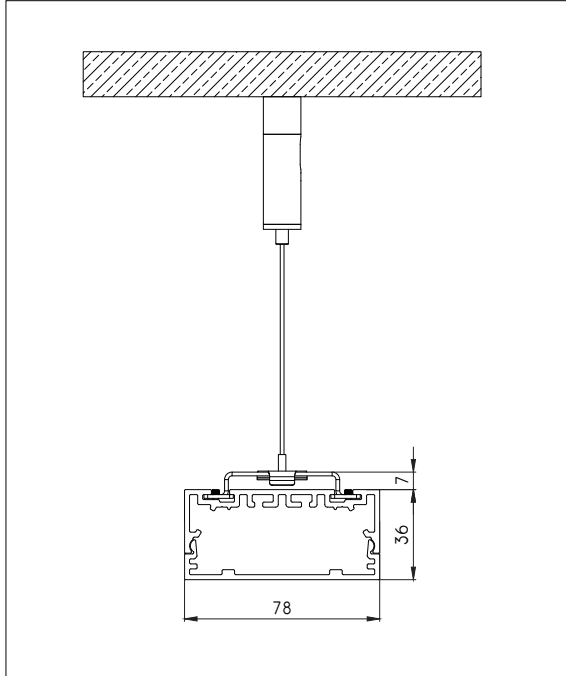

MP78 LEDLINE & LED DOWN

Base Profile

Dimensions	36mm x 78mm (h x w)
Base thickness	1.5mm
Mounting	Ceiling suspended
Indoor/Outdoor	Indoor
Finish	Fine structured scratch resistant powder coating: black, white
IP rating	IP20
Glow Wire Test	960°
CRI	90+
Warranty	5 years