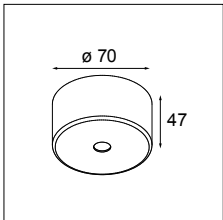

- **93003151** CONNECTION BOX 3P FOR TRANSPARANT CABLE BLACK STRUC
- **93002951** CONNECTION BOX 3P FOR TRANSPARANT CABLE WHITE STRUC
- **93003251** CONNECTION BOX 5P FOR TRANSPARANT CABLE BLACK STRUC
- **93003951** CONNECTION BOX 5P FOR TRANSPARANT CABLE WHITE STRUC
- **93003651** CONNECTION BOX 6P FOR TRANSPARENT CABLE BLACK STRUC
- **93003551** CONNECTION BOX 6P FOR TRANSPARENT CABLE WHITE STRUC