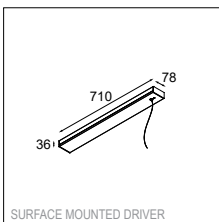

DRIVERS - see table

**2m cable 75mm² included