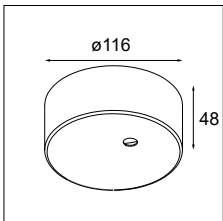

- **93005251** CONNECTION BOX 9P FOR TRANSPARENT CABLE BLACK STRUC
- **93005151** CONNECTION BOX 9P FOR TRANSPARENT CABLE WHITE STRUC