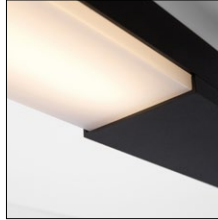

NON-DIM	-3-----
DALI/PUSHDIM	-8-----

Lamp type	MED POWER LED
Delivered lumens*	2100lm/m (2700K) 2053lm/m (3000K) 2394lm/m (4000K)
Connected load*	29W/m
Efficacy*	72lm/W (2700K) 71lm/W (3000K) 83lm/W (4000K)
UGR*	24 (2700K) 23 (3000K) 24K (4000K)
Binning	3SDCM
Lifetime	L80 B10 @50000hrs.
Remark	Only in combination with poly diffusor

* values for white struc

Linear LED Fortimo LEDline DI

	2700K	3000K	4000K	Module length (mm)
2x	9X524202	9X524002	9X524102	1025
3x	9X524203	9X524003	9X524103	1305
4x	9X524204	9X524004	9X524104	1585
5x	9X524205	9X524005	9X524105	1866
6x	9X524206	9X524006	9X524106	2146
7x	9X524207	9X524007	9X524107	2426

Linear LED Fortimo LEDline DE

	2700K	3000K	4000K	Module length (mm)	Surface Mounted Driver**	
					black struc	white struc
2x	94524202	94524002	94524102	560	9X529302	9X529202
3x	94524203	94524003	94524103	840	9X529303	9X529203
4x	94524204	94524004	94524104	1120	9X529304	9X529204
5x	94524205	94524005	94524105	1400	9X529305	9X529205
6x	94524206	94524006	94524106	1680	9X529306	9X529206
7x	94524207	94524007	94524107	1960	9X529307	9X529207

Lamp type	MED POWER LED
Delivered lumens	2100lm/m (2700K) 2053lm/m (3000K) 2394lm/m (4000K)
Connected load*	29W/m
Efficacy*	72lm/W (2700K) 71lm/W (3000K) 83lm/W (4000K)
UGR*	24 (2700K) 23 (3000K) 24K (4000K)
Binning	3SDCM
Lifetime	L80 B10 @50000hrs.
Remark	Only in combination with poly diffusor

* values for white struc