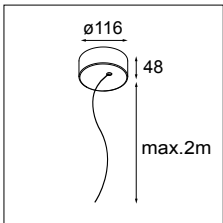

- **93003908** POWER FEED KIT 2M 9X0.75MM² BLACK STRUC
- **93003907** POWER FEED KIT 2M 9X0.75MM² WHITE STRUC