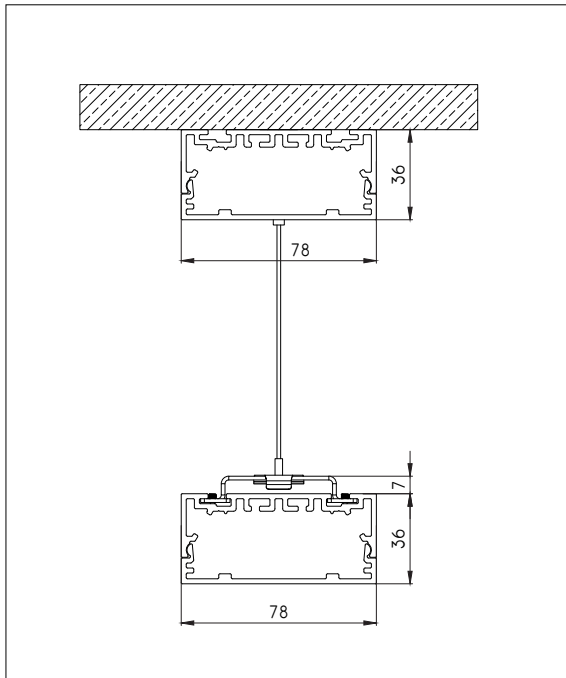

MP78 LEDLINE & LED DOWN

Base Profile

Dimensions	36mm x 78mm (h x w)
Base thickness	1.5mm
Mounting	Ceiling suspended
Indoor/Outdoor	Indoor
Finish	Fine structured scratch resistant powder coating: black, white
IP rating	IP20
Glow Wire Test	960°
CRI	90+
Warranty	5 years