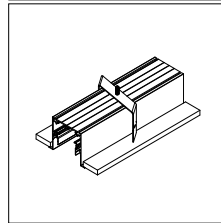

Fixation / Mounting

- **93570996** DRUPL 70 RECESSED BRACKET