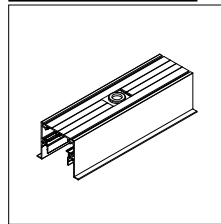

Electrical Supply

- **93570050** DRUPL 70 RECESSED HOLE FOR POWER SUPPLY 3-5P
- **93570051** DRUPL 70 RECESSED HOLE FOR POWER SUPPLY 6-9P