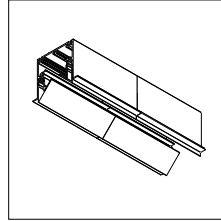

Connection

- **93570052** DRUPL 70 RECESSED CONNECTION 180° 3-5P
- **93570053** DRUPL 70 RECESSED CONNECTION 180° 6-9P