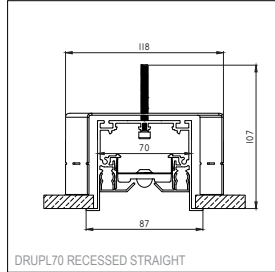

DRUPL RECESSED CURVED COVER

DRUPL RECESSED CURVED COVER

DRUPL RECESSED STRAIGHT COVER

Base Profile

Dimensions	67mm x 70mm (h x w)
Mounting Depth	115mm
Base thickness	1.5mm
Mounting	Ceiling
Indoor/Outdoor	Indoor
Finish	Fine structured scratch resistant powder coating: white structure, black structure
IP rating	IP20
Glow Wire Test	960°
CRI	90+
Warranty	5 years