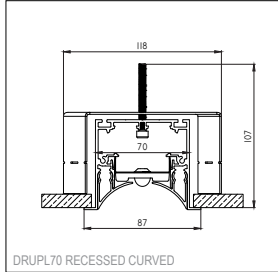

DRUPL RECESSED CURVED COVER

DRUPL RECESSED CURVED COVER

DRUPL RECESSED STRAIGHT COVER

Base Profile

Dimensions	67mm x 70mm (h x w)
Mounting Depth	115mm
Base thickness	1.5mm
Mounting	Ceiling
Indoor/Outdoor	Indoor
Finish	Fine structured scratch resistant powder coating: white structure, black structure
IP rating	IP20
Glow Wire Test	960°
CRI	90+
Warranty	5 years