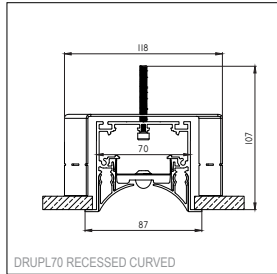

DRUPL RECESSED CURVED COVER

DRUPL RECESSED CURVED COVER

DRUPL RECESSED STRAIGHT COVER

Base Profile

Dimensions	67mm x 70mm (h x w)
Mounting Depth	115mm
Base thickness	1.5mm
Mounting	Ceiling
Indoor/Outdoor	Indoor
Finish	Fine structured scratch resistant powder coating: white structure, black structure
IP rating	IP20
Glow Wire Test	960°
CRI	90+
Warranty	5 years