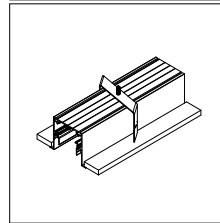

Fixation / Mounting

- **93570996** DRUPL 70 RECESSED BRACKET