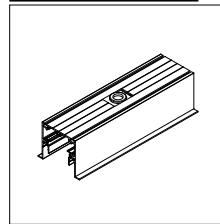

Fixation / Mounting

- 93570996** DRUPL 70 RECESSED BRACKET

- 93570432*** DRUPL 70 RECESSED STRAIGHT COVER BLACK STRUC/M
- 93570409*** DRUPL 70 RECESSED STRAIGHT COVER WHITE STRUC/M

Electrical Supply

- 93570050** DRUPL 70 RECESSED HOLE FOR POWER SUPPLY 3-5P
- 93570051** DRUPL 70 RECESSED HOLE FOR POWER SUPPLY 6-9P