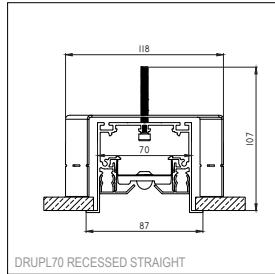

DRUPL RECESSED CURVED COVER

DRUPL RECESSED CURVED COVER

DRUPL RECESSED STRAIGHT COVER

Base Profile

Dimensions	67mm x 70mm (h x w)
Mounting Depth	115mm
Base thickness	1.5mm
Mounting	Ceiling
Indoor/Outdoor	Indoor
Finish	Fine structured scratch resistant powder coating: white structure, black structure
IP rating	IP20
Glow Wire Test	960°
CRI	90+
Warranty	5 years