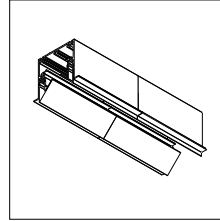

- 93570052** DRUPL 70 RECESSED CONNECTION 180° 3-5P
- 93570053** DRUPL 70 RECESSED CONNECTION 180° 6-9P

Profile Cover

- 93570232*** DRUPL 70 RECESSED CURVED COVER BLACK STRUC/M
- 93570209*** DRUPL 70 RECESSED CURVED COVER WHITE STRUC/M