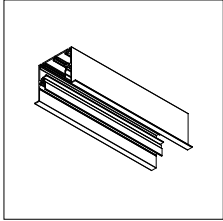

Base Profile

- **93570032** DRUPL 70 RECESSED BASE BLACK STRUC/M
- **93570009** DRUPL 70 RECESSED BASE WHITE STRUC/M