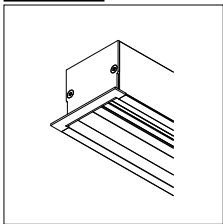

Endplate

- **93573181** DRUPL 70 RECESSED ENDPLATE LOW BLACK STRUC
- **93579181** DRUPL 70 RECESSED ENDPLATE LOW WHITE STRUC

Supplement

- **93570215** DRUPL 70 RECESSED RAL SUPPL. CURVED COVER/M
- **93570188** DRUPL 70 RECESSED RAL SUPPL. ENDPLATE
- **93570415** DRUPL 70 RECESSED RAL SUPPL. STRAIGHT COVER/M
- **93570010** DRUPL 70 RECESSED RAL SUPPL. BASE/M
- **93000101** DRUPL 70 RECESSED RAL SET UP CHARGE

* Should be ordered for both sides