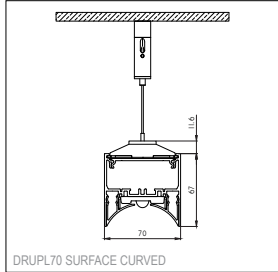

Base Profile

Dimensions	67mm x 70mm (h x w)
Base thickness	1.5mm
Mounting	Ceiling
Indoor/Outdoor	Indoor
Finish (RAL finish available on request)	Fine structured scratch resistant powder coating: white structure, black structure Brushed anodised: black matt
IP rating	IP20
Glow Wire Test	960°
CRI	90+
Warranty	5 years