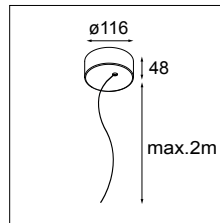

- **93003908** POWER FEED KIT 2M 9X0.75MM² BLACK STRUC
- **93003907** POWER FEED KIT 2M 9X0.75MM² WHITE STRUC