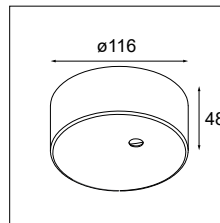

- **93005251** CONNECTION BOX 9P FOR TRANSPARENT CABLE BLACK STRUC
- **93005151** CONNECTION BOX 9P FOR TRANSPARENT CABLE WHITE STRUC