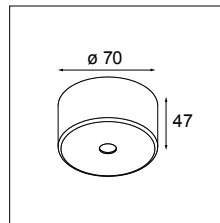

- **93003151** CONNECTION BOX 3P FOR TRANSPARANT CABLE BLACK STRUC
- **93002951** CONNECTION BOX 3P FOR TRANSPARANT CABLE WHITE STRUC
- **93003251** CONNECTION BOX 5P FOR TRANSPARANT CABLE BLACK STRUC
- **93003951** CONNECTION BOX 5P FOR TRANSPARANT CABLE WHITE STRUC
- **93003651** CONNECTION BOX 6P FOR TRANSPARENT CABLE BLACK STRUC
- **93003551** CONNECTION BOX 6P FOR TRANSPARENT CABLE WHITE STRUC