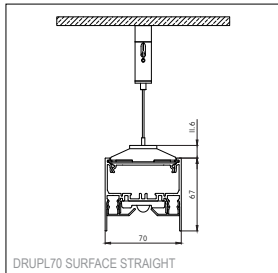

Base Profile

Dimensions	67mm x 70mm (h x w)
Base thickness	1.5mm
Mounting	Ceiling
Indoor/Outdoor	Indoor
Finish (RAL finish available on request)	Fine structured scratch resistant powder coating: white structure, black structure Brushed anodised: black matt
IP rating	IP20
Glow Wire Test	960°
CRI	90+
Warranty	5 years