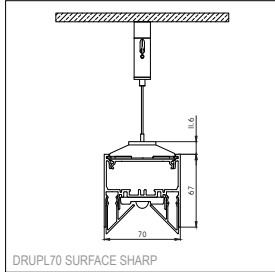

Base Profile

Dimensions	67mm x 70mm (h x w)
Base thickness	1.5mm
Mounting	Ceiling
Indoor/Outdoor	Indoor
Finish (RAL finish available on request)	Fine structured scratch resistant powder coating: white structure, black structure Brushed anodised: black matt
IP rating	IP20
Glow Wire Test	960°
CRI	90+
Warranty	5 years