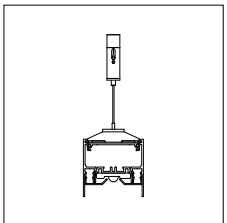

Connection

- 93540050** DRUPL 70 CONNECTION 180°

* Should be ordered for both sides

Fixation / Mounting

- 93540583** DRUPL 70 CONNECTION COVER FOR SUSP BLACK MATT
- 93540532** DRUPL 70 CONNECTION COVER FOR SUSP BLSTR
- 93540509** DRUPL 70 CONNECTION COVER FOR SUSP WHSTR