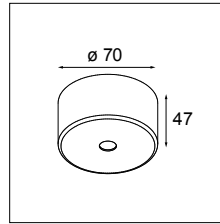

- **93003203** POWER FEED KIT 2M 3X1.5MM² BLACK STRUC
- **93002903** POWER FEED KIT 2M 3X1.5MM² WHITE STRUC
- **93003205** POWER FEED KIT 2M 5X1.5 BLACK STRUC
- **93002905** POWER FEED KIT 2M 5X1.5MM² WHITE STRUC
- **93003305** POWER FEED KIT 2M 6X0.75 BLACK STRUC
- **93003304** POWER FEED KIT 2M 6X0.75 WHITE STRUC