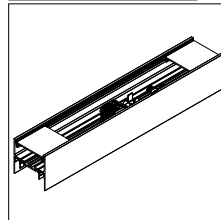

**Connection**

- 93540050** DRUPL 70 CONNECTION 180°

**Fixation / Mounting**

- 93540162** DRUPL 70 SURFACE FIXATION HOLE

**Electrical Supply**

- 93540163** DRUPL70 HOLE FOR POWER SUPPLY 3-5P

- 93540164** DRUPL70 HOLE FOR POWER SUPPLY 6-9P