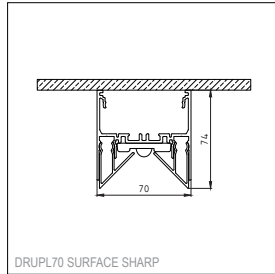

DRUPL70 SURFACE

DRUPL70 STRAIGHT

DRUPL70 CURVED

DRUPL70 SHARP

**Base Profile**

Dimensions	67mm x 70mm (h x w)
Base thickness	1.5mm
Mounting	Ceiling
Indoor/Outdoor	Indoor
Finish (RAL finish available on request)	Fine structured scratch resistant powder coating: white structure, black structure Brushed anodised: black matt
IP rating	IP20
Glow Wire Test	960°
CRI	90+
Warranty	5 years