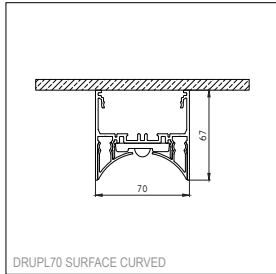

DRUPL70 SURFACE

DRUPL70 STRAIGHT

DRUPL70 CURVED

DRUPL70 SHARP

**Base Profile**

Dimensions	67mm x 70mm (h x w)
Base thickness	1.5mm
Mounting	Ceiling
Indoor/Outdoor	Indoor
Finish (RAL finish available on request)	Fine structured scratch resistant powder coating: white structure, black structure Brushed anodised: black matt
IP rating	IP20
Glow Wire Test	960°
CRI	90+
Warranty	5 years