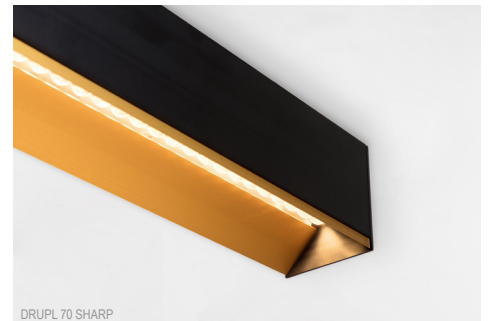

## *Drupl70 Surface*

With a name inspired by the effects of sunlight through droplets of water, this luminaire's high-quality light and anti-glare qualities are key to comfort and productivity in professional settings. Drupl is the perfect solution for office-compliant continuous lighting, around the working space as well as on the ceiling. Drupl combines the benefits of unique optical lenses and highly-performant LEDs with elegant design. Create a uniform light expression in your space with general light down and soft light up.

DRUPL70 SURFACE

DRUPL70 STRAIGHT

DRUPL70 CURVED

DRUPL70 SHARP

**Base Profile**

Dimensions	67mm x 70mm (h x w)
Base thickness	1.5mm
Mounting	Ceiling
Indoor/Outdoor	Indoor
Finish (RAL finish available on request)	Fine structured scratch resistant powder coating: white structure, black structure Brushed anodised: black matt
IP rating	IP20
Glow Wire Test	960°
CRI	90+
Warranty	5 years

**Profile Cover**

Finish	Fine structured scratch resistant powder coating: white structure, black structure Brushed anodised: gold, black matt
--------	---

**Lenses**

Type	PMMA
------	------

**Lighting Modules**