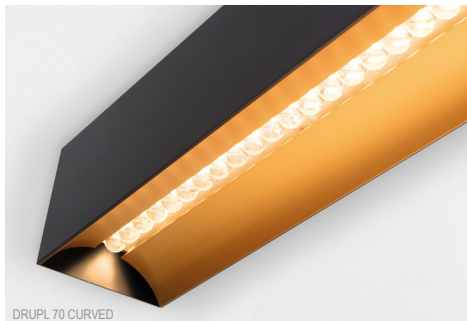

## *Drupl70 Surface*

With a name inspired by the effects of sunlight through droplets of water, this luminaire's high-quality light and anti-glare qualities are key to comfort and productivity in professional settings. Drupl is the perfect solution for office-compliant continuous lighting, around the working space as well as on the ceiling. Drupl combines the benefits of unique optical lenses and highly-performant LEDs with elegant design. Create a uniform light expression in your space with general light down and soft light up.

DRUPL70 SURFACE

DRUPL70 STRAIGHT

DRUPL70 CURVED

DRUPL70 SHARP

**Base Profile**

Dimensions	67mm x 70mm (h x w)
Base thickness	1.5mm
Mounting	Ceiling
Indoor/Outdoor	Indoor
Finish (RAL finish available on request)	Fine structured scratch resistant powder coating: white structure, black structure Brushed anodised: black matt
IP rating	IP20
Glow Wire Test	960°
CRI	90+
Warranty	5 years