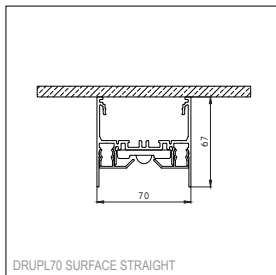

DRUPL70 SURFACE

DRUPL70 STRAIGHT

DRUPL70 CURVED

DRUPL70 SHARP

**Base Profile**

Dimensions	67mm x 70mm (h x w)
Base thickness	1.5mm
Mounting	Ceiling
Indoor/Outdoor	Indoor
Finish (RAL finish available on request)	Fine structured scratch resistant powder coating: white structure, black structure Brushed anodised: black matt
IP rating	IP20
Glow Wire Test	960°
CRI	90+
Warranty	5 years