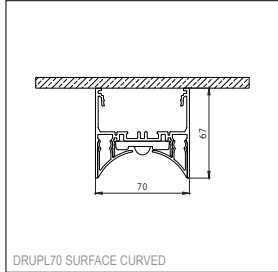

DRUPL70 SURFACE SHARP