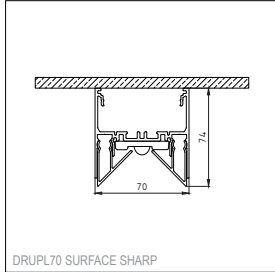

DRUPL70 SURFACE

DRUPL70 STRAIGHT

DRUPL70 CURVED

DRUPL70 SHARP

DRUPL70 SURFACE CURVED

DRUPL70 SURFACE SHARP

DRUPL70 SURFACE STRAIGHT

Base Profile

Dimensions	67mm x 70mm (h x w)
Base thickness	1.5mm
Mounting	Ceiling
Indoor/Outdoor	Indoor
Finish (RAL finish available on request)	Fine structured scratch resistant powder coating: white structure, black structure Brushed anodised: black matt
IP rating	IP20
Glow Wire Test	960°
CRI	90+
Warranty	5 years