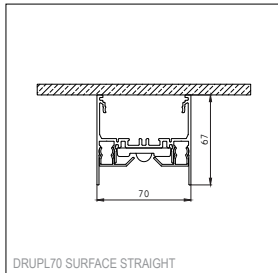

DRUPL70 SURFACE

DRUPL70 STRAIGHT

DRUPL70 CURVED

DRUPL70 SHARP

DRUPL70 SURFACE CURVED

DRUPL70 SURFACE SHARP

DRUPL70 SURFACE STRAIGHT

Base Profile

Dimensions	67mm x 70mm (h x w)
Base thickness	1.5mm
Mounting	Ceiling
Indoor/Outdoor	Indoor
Finish (RAL finish available on request)	Fine structured scratch resistant powder coating: white structure, black structure Brushed anodised: black matt
IP rating	IP20
Glow Wire Test	960°
CRI	90+
Warranty	5 years