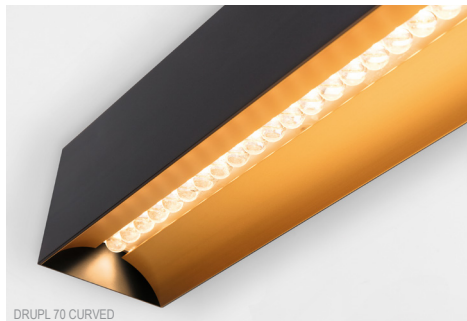

Date
Customer
Project
Type

Drupl70 Surface

With a name inspired by the effects of sunlight through droplets of water, this luminaire's high-quality light and anti-glare qualities are key to comfort and productivity in professional settings. Drupl is the perfect solution for office-compliant continuous lighting, around the working space as well as on the ceiling. Drupl combines the benefits of unique optical lenses and highly-performant LEDs with elegant design. Create a uniform light expression in your space with general light down and soft light up.

DRUPL70 SURFACE

DRUPL70 STRAIGHT

DRUPL70 CURVED

DRUPL70 SHARP

DRUPL70 SURFACE CURVED

DRUPL70 SURFACE SHARP

DRUPL70 SURFACE STRAIGHT

Base Profile