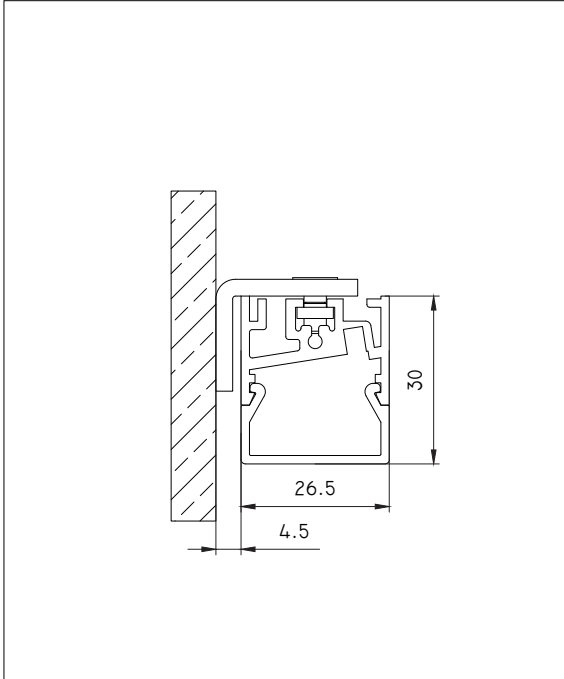

Date
Customer
Project
Type

SLD25 Wall

Formerly SL Nano, SLD25 is our narrowest U-shaped profile. SLD25 poly out, available with a PMMA diffuser on the outside, guarantees a light-filling effect in any room. Available with LEDs. Suitable for surface mounting on the wall or ceiling, also works wonders as a suspended luminaire.

Base Profile

Dimensions	30mm x 26,5mm (h x w)
Base thickness	2mm
Mounting	Wall
Indoor/Outdoor	Indoor
Finish (RAL finish available on request)	Brushed anodised: bronze, champagne, silver bronze Fine structured scratch resistant powder coating: black, white
IP rating	IP20
Glow Wire Test	960°
CRI	90+
Warranty	5 years
Remark	Recommended installation height 185 cm