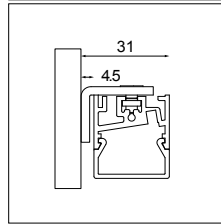

Base Profile

Dimensions	30mm x 26,5mm (h x w)
Base thickness	2mm
Mounting	Wall
Indoor/Outdoor	Indoor
Finish (RAL finish available on request)	Brushed anodised: bronze, champagne, silver bronze Fine structured scratch resistant powder coating: black, white
IP rating	IP20
Glow Wire Test	960°
CRI	90+
Warranty	5 years
Remark	Recommended installation height 185 cm

Connection

- 93440050** SLD25 CONNECTION 180°

- 93440060** SLD25 CONNECTION 90°

- 93440504** SLD25 LEDSTRIP 24V CONNECTION WALL

Fixation / Mounting

- 93440861** SLD25 LATERAL WALL BRACK BLSTR
- 93440961** SLD25 LATERAL WALL BRACK WHSTR