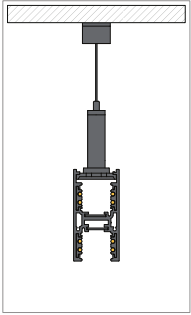

# PISTA - UP/DOWN

**Endplate Up/Down**  
US\_123606XX

**Suspension Mounted Power Supply 40W**  
US\_134121XX  
**Suspension Mounted Power Supply 60W**  
US\_134123XX  
**Suspension Mounted Power Supply 96W**  
US\_134185XX

**Up/Down Suspension Cable (157.5")**  
US\_123607XX

**Pista Up/Down Profile (39.4")**  
US\_123600XX  
**Pista Up/Down Profile (78.7")**  
US\_123601XX  
**Pista Up/Down Profile (118.1")**  
US\_123602XX

**2X Power Feed Left**  
US\_134108XX

or

**2X Power Feed Right**  
US\_134109XX

(to connect electrically up and down, cable not included)

**GROOVE**

**GROOVE**

XX denotes the color finish

- 09 = white
- 32 = black
- 17 = champagne \*
- 18 = bronze \*
- 41 = champagne brushed \*\*
- 82 = bronze brushed \*\*