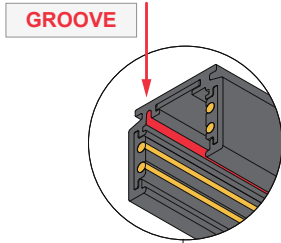

# PISTA - SURFACE

**Surface Mounted Power Supply 40W**  
 US\_134120XX  
**Surface Mounted Power Supply 60W**  
 US\_134122XX  
**Surface Mounted Power Supply 96W**  
 US\_134184XX

Or use:  
**Remote Power Supply 60W**  
 US\_13419200  
**Remote Power Supply 96W**  
 US\_13419100

**Pista Surface Profile (39.4")**  
 US\_134100XX  
**Pista Surface Profile (78.7")**  
 US\_134101XX  
**Pista Surface Profile (118.1")**  
 US\_134102XX

**Power Feed Left**  
 US\_134108XX

**Surface Connection 90° Outside**  
 US\_134182XX

**Surface Connection 90° Inside**  
 US\_134181XX

**Connection Flexible**  
 US\_134183XX

**Surface Connection 180°**  
 US\_134113XX

**Pista Cover (39.4")**  
 US\_134106XX  
**Pista Cover (78.7")**  
 US\_134107XX

**Power Feed Right**  
 US\_134109XX

**Endplate**  
 US\_134110XX

XX denotes the color finish

- 09 = white
- 32 = black
- 17 = champagne \*
- 18 = bronze \*
- 41 = champagne brushed \*\*
- 82 = bronze brushed \*\*