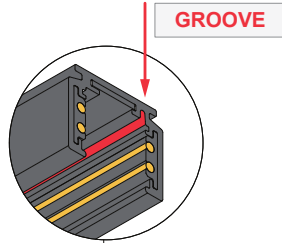

# PISTA - SURFACE

**Surface Mounted Power Supply 40W**  
 US\_134120XX  
**Surface Mounted Power Supply 60W**  
 US\_134122XX  
**Surface Mounted Power Supply 96W**  
 US\_134184XX

Or use:  
**Remote Power Supply 60W**  
 US\_13419200  
**Remote Power Supply 96W**  
 US\_13419100

**Pista Surface Profile (39.4")**  
 US\_134100XX  
**Pista Surface Profile (78.7")**  
 US\_134101XX  
**Pista Surface Profile (118.1")**  
 US\_134102XX

**Power Feed Left**  
 US\_134108XX

**Surface Connection 90° Outside**  
 US\_134182XX

**Surface Connection 90° Inside**  
 US\_134181XX

**Connection Flexible**  
 US\_134183XX

**Surface Connection 180°**  
 US\_134113XX

**Pista Cover (39.4")**  
 US\_134106XX  
**Pista Cover (78.7")**  
 US\_134107XX

**Power Feed Right**  
 US\_134109XX

**Endplate**  
 US\_134110XX

XX denotes the color finish

- 09 = white
- 32 = black
- 17 = champagne \*
- 18 = bronze \*
- 41 = champagne brushed \*\*
- 82 = bronze brushed \*\*