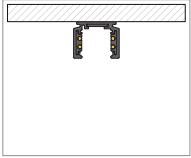

# PISTA - SURFACE

**Surface Mounted Power Supply 40W**  
 US\_134120XX  
**Surface Mounted Power Supply 60W**  
 US\_134122XX  
**Surface Mounted Power Supply 96W**  
 US\_134184XX

Or use:  
**Remote Power Supply 60W**  
 US\_13419200  
**Remote Power Supply 96W**  
 US\_13419100

**Pista Surface Profile (39.4")**  
 US\_134100XX  
**Pista Surface Profile (78.7")**  
 US\_134101XX  
**Pista Surface Profile (118.1")**  
 US\_134102XX

**Power Feed Left**  
 US\_134108XX

**Surface Connection 90° Outside**  
 US\_134182XX