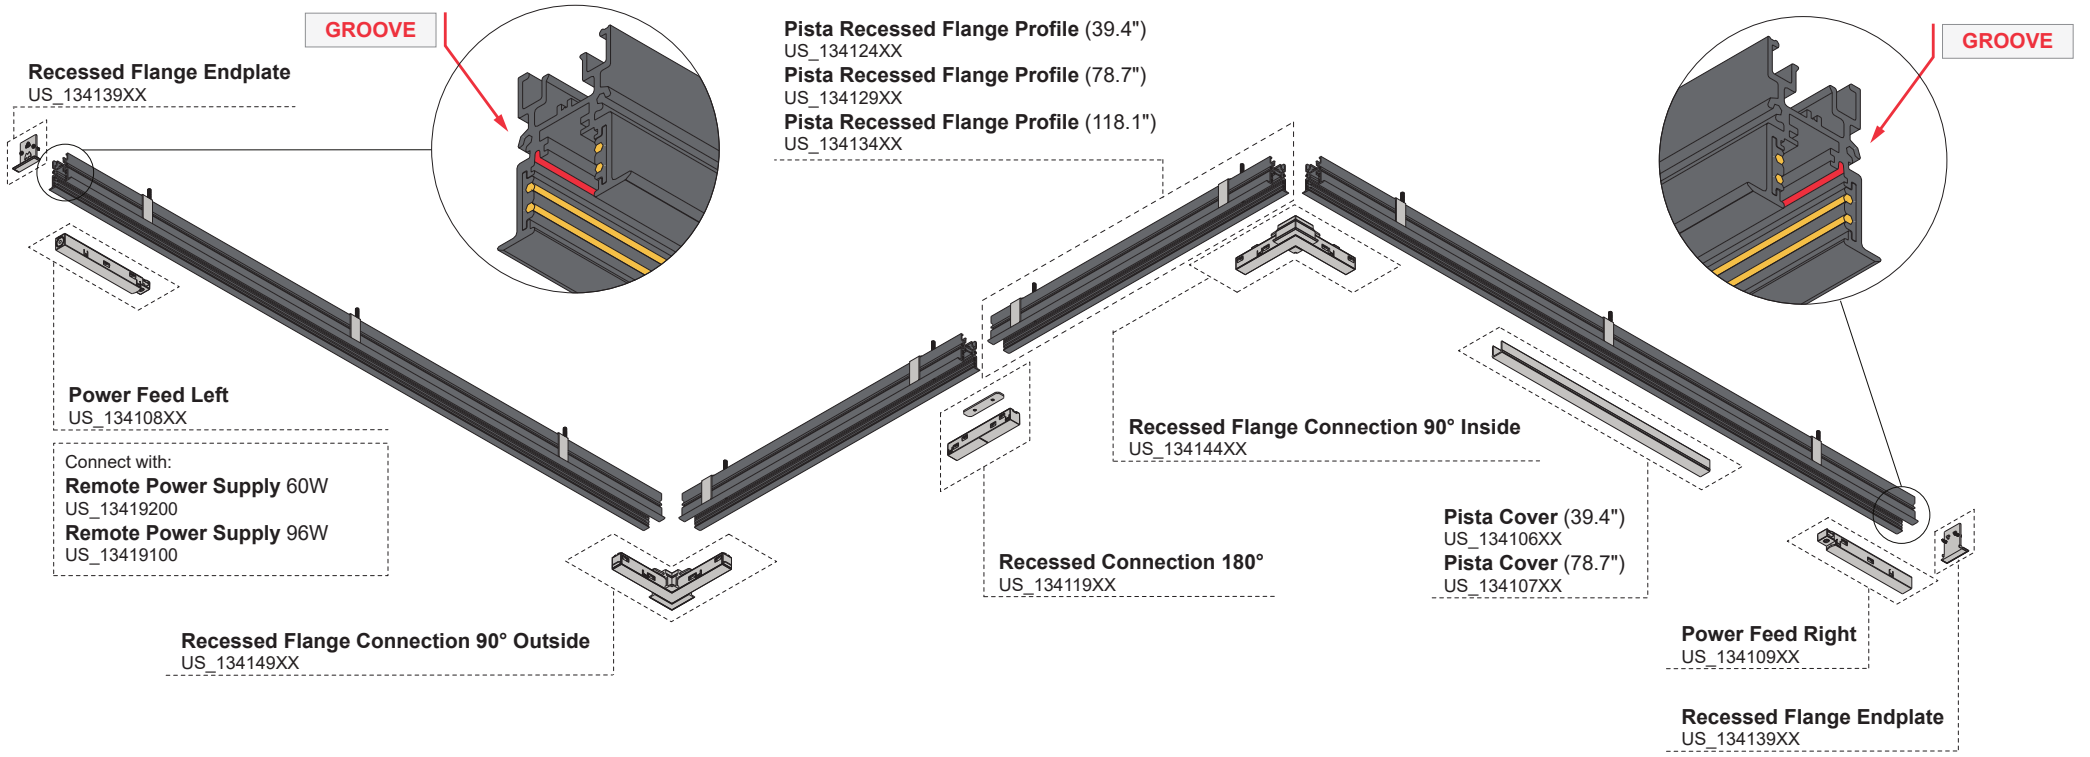

PISTA - RECESSED FLANGE

XX denotes the color finish
09 = white
32 = black