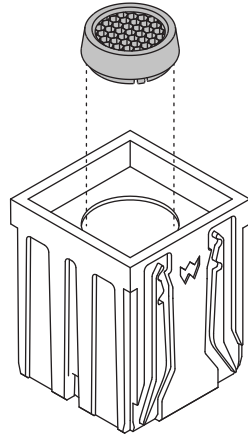

Honeycomb Ø1.0 / Snoot Ø1.0 / Crossblade Ø1.0

US_14191032_US_14192032_US_14193032

IN COMBINATION WITH LENS Ø1.0

IN COMBINATION WITH QBINI

IN COMBINATION WITH REKTOR 2.2X2.0

DO NOT TOUCH
THE HONEYCOMB

HONEYCOMB Ø1.0

SNOOT Ø1.0

CROSSBLADE Ø1.0

MUST BE COMBINED WITH (NOT INCLUDED)

- Frosted/microprismatic lens Ø1.0, or
- Qbini light engine, or
- Rektor 2.2X2.0

LUMINAIRES, POWER SUPPLIES & ACCESSORIES

For latest version of all available luminaires, power supplies and accessories check www.supermodular.us or connect with your sales contact.