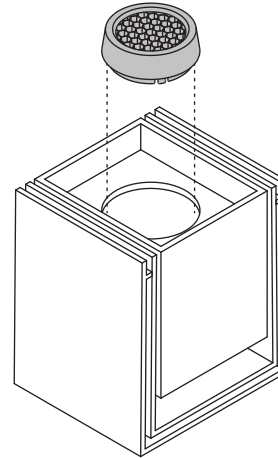

Honeycomb Ø1.0 / Snoot Ø1.0 / Crossblade Ø1.0

US_14191032_US_14192032_US_14193032

IN COMBINATION WITH LENS Ø1.0

IN COMBINATION WITH QBINI

IN COMBINATION WITH REKTOR 2.2X2.0

DO NOT TOUCH
THE HONEYCOMB

HONEYCOMB Ø1.0

SNOOT Ø1.0

CROSSBLADE Ø1.0

MUST BE COMBINED WITH (NOT INCLUDED)

- Frosted/microprismatic lens Ø1.0, or
- Qbini light engine, or
- Rektor 2.2X2.0

LUMINAIRES, POWER SUPPLIES & ACCESSORIES

For latest version of all available luminaires, power supplies and accessories check www.supermodular.us or connect with your sales contact.