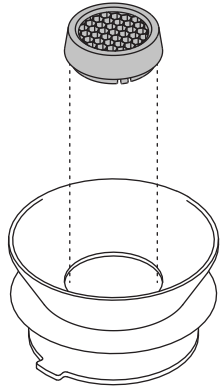

Honeycomb Ø1.0 / Snoot Ø1.0 / Crossblade Ø1.0

US_14191032_US_14192032_US_14193032

IN COMBINATION WITH LENS Ø1.0

IN COMBINATION WITH QBINI

IN COMBINATION WITH REKTOR 2.2X2.0

DO NOT TOUCH
THE HONEYCOMB

HONEYCOMB Ø1.0

SNOOT Ø1.0

CROSSBLADE Ø1.0

MUST BE COMBINED WITH (NOT INCLUDED)

- Frosted/microprismatic lens Ø1.0, or
- Qbini light engine, or
- Rektor 2.2X2.0

LUMINAIRES, POWER SUPPLIES & ACCESSORIES

For latest version of all available luminaires, power supplies and accessories check www.supermodular.us or connect with your sales contact.