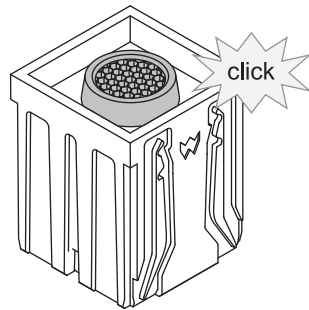

Honeycomb Ø1.0 / Snoot Ø1.0 / Crossblade Ø1.0

US_14191032_US_14192032_US_14193032

IN COMBINATION WITH LENS Ø1.0

IN COMBINATION WITH QBINI

IN COMBINATION WITH REKTOR 2.2X2.0

DO NOT TOUCH
THE HONEYCOMB

HONEYCOMB Ø1.0

SNOOT Ø1.0

CROSSBLADE Ø1.0

MUST BE COMBINED WITH (NOT INCLUDED)

- Frosted/microprismatic lens Ø1.0, or
- Qbini light engine, or
- Rektor 2.2X2.0

LUMINAIRES, POWER SUPPLIES & ACCESSORIES

For latest version of all available luminaires, power supplies and accessories check www.supermodular.us or connect with your sales contact.