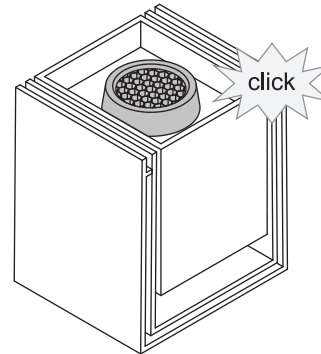

Honeycomb Ø1.0 / Snoot Ø1.0 / Crossblade Ø1.0

US_14191032_US_14192032_US_14193032

IN COMBINATION WITH LENS Ø1.0

IN COMBINATION WITH QBINI

IN COMBINATION WITH REKTOR 2.2X2.0

DO NOT TOUCH
THE HONEYCOMB

HONEYCOMB Ø1.0

SNOOT Ø1.0

CROSSBLADE Ø1.0

MUST BE COMBINED WITH (NOT INCLUDED)

- Frosted/microprismatic lens Ø1.0, or
- Qbini light engine, or
- Rektor 2.2X2.0

LUMINAIRES, POWER SUPPLIES & ACCESSORIES

For latest version of all available luminaires, power supplies and accessories check www.supermodular.us or connect with your sales contact.