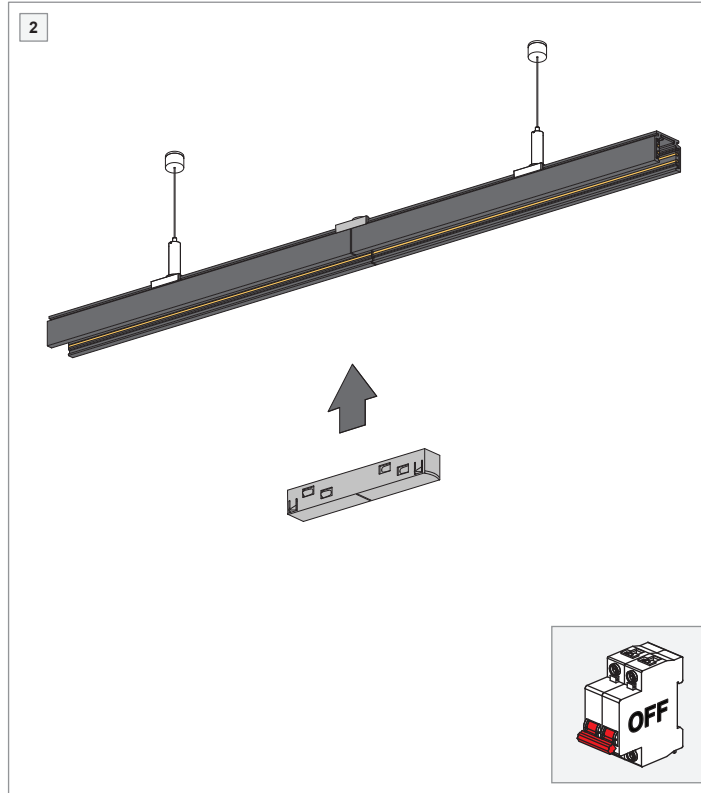

Pista track 48V electrical/mechanical (suspension) connection 180°

US_134190XX

INSTALLATION INSTRUCTION

- Read all instructions before installing the luminaire.
- Save these instructions and refer to them when additions or changes in the track configuration are made.

DRY LOCATIONS ONLY

Do not install this track system in damp or wet locations.

IMPORTANT SAFETY INSTRUCTIONS

- Do not install any part of a track system less than 5 feet above the floor.
- Do not install any luminaire closer than 6 inches from any curtain, or similar combustible material.
- Disconnect electrical power before adding to or changing the configuration of the track.
- Do not attempt to energize anything other than lighting track luminaires on the track. To reduce the risk of fire and electric shock, do not attempt to connect power tools, extension cords, appliances, and the like to the track.
- Do not connect a track to more than one branch circuit unless the track is constructed so that it can be used with more than one branch circuit. Check with a qualified electrician. Although the track lighting system may seem to operate acceptably, a dangerous overload of the neutral may occur and result in a risk of fire.