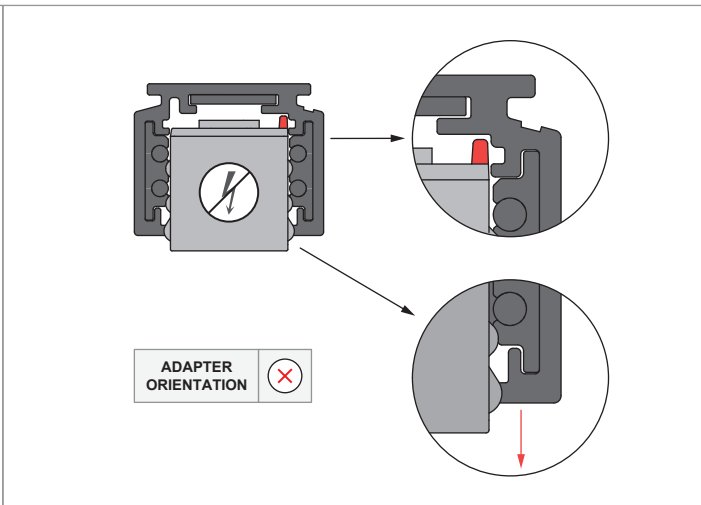

Pista track 48V electrical/mechanical (suspension) connection 180°

US_134190XX

INSTALLATION INSTRUCTION

- Read all instructions before installing the luminaire.
- Save these instructions and refer to them when additions or changes in the track configuration are made.

DRY LOCATIONS ONLY

Do not install this track system in damp or wet locations.

IMPORTANT SAFETY INSTRUCTIONS

- Do not install any part of a track system less than 5 feet above the floor.
- Do not install any luminaire closer than 6 inches from any curtain, or similar combustible material.
- Disconnect electrical power before adding to or changing the configuration of the track.
- Do not attempt to energize anything other than lighting track luminaires on the track. To reduce the risk of fire and electric shock, do not attempt to connect power tools, extension cords, appliances, and the like to the track.
- Do not connect a track to more than one branch circuit unless the track is constructed so that it can be used with more than one branch circuit. Check with a qualified electrician. Although the track lighting system may seem to operate acceptably, a dangerous overload of the neutral may occur and result in a risk of fire.