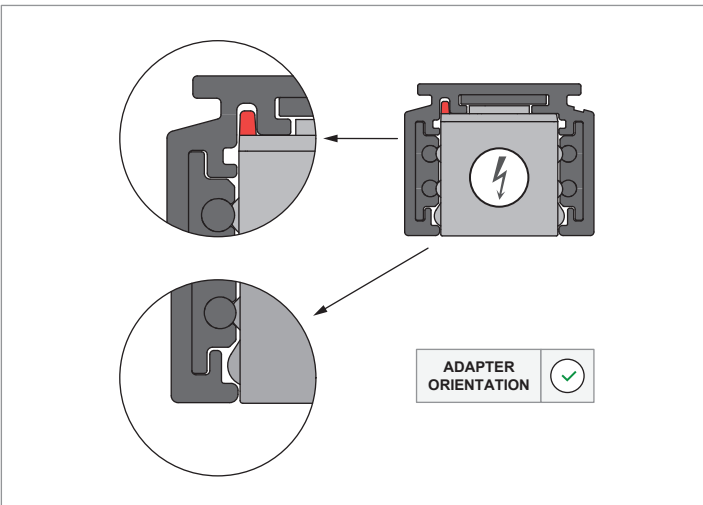

Pista track 48V electrical/mechanical (suspension) connection 180°

US_134190XX

INSTALLATION INSTRUCTION

- Read all instructions before installing the luminaire.
- Save these instructions and refer to them when additions or changes in the track configuration are made.

DRY LOCATIONS ONLY

Do not install this track system in damp or wet locations.

IMPORTANT SAFETY INSTRUCTIONS

- Do not install any part of a track system less than 5 feet above the floor.
- Do not install any luminaire closer than 6 inches from any curtain, or similar combustible material.
- Disconnect electrical power before adding to or changing the configuration of the track.
- Do not attempt to energize anything other than lighting track luminaires on the track. To reduce the risk of fire and electric shock, do not attempt to connect power tools, extension cords, appliances, and the like to the track.
- Do not connect a track to more than one branch circuit unless the track is constructed so that it can be used with more than one branch circuit. Check with a qualified electrician. Although the track lighting system may seem to operate acceptably, a dangerous overload of the neutral may occur and result in a risk of fire.