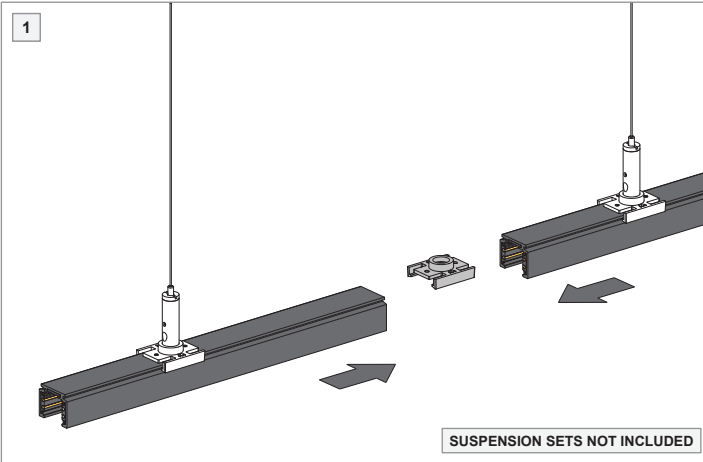

Pista track 48V electrical/mechanical (suspension) connection 180°

US_134190XX

INSTALLATION INSTRUCTION

- Read all instructions before installing the luminaire.
- Save these instructions and refer to them when additions or changes in the track configuration are made.

DRY LOCATIONS ONLY

Do not install this track system in damp or wet locations.

IMPORTANT SAFETY INSTRUCTIONS

- Do not install any part of a track system less than 5 feet above the floor.
- Do not install any luminaire closer than 6 inches from any curtain, or similar combustible material.
- Disconnect electrical power before adding to or changing the configuration of the track.
- Do not attempt to energize anything other than lighting track luminaires on the track. To reduce the risk of fire and electric shock, do not attempt to connect power tools, extension cords, appliances, and the like to the track.
- Do not connect a track to more than one branch circuit unless the track is constructed so that it can be used with more than one branch circuit. Check with a qualified electrician. Although the track lighting system may seem to operate acceptably, a dangerous overload of the neutral may occur and result in a risk of fire.