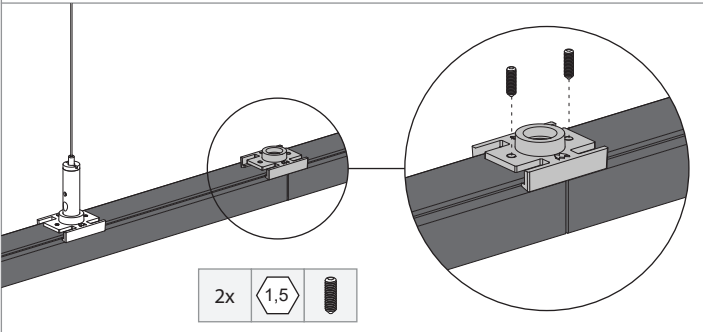

Pista track 48V electrical/mechanical (suspension) connection 180°

US_134190XX

INSTALLATION INSTRUCTION

- Read all instructions before installing the luminaire.
- Save these instructions and refer to them when additions or changes in the track configuration are made.

DRY LOCATIONS ONLY

Do not install this track system in damp or wet locations.

IMPORTANT SAFETY INSTRUCTIONS

- Do not install any part of a track system less than 5 feet above the floor.
- Do not install any luminaire closer than 6 inches from any curtain, or similar combustible material.
- Disconnect electrical power before adding to or changing the configuration of the track.
- Do not attempt to energize anything other than lighting track luminaires on the track. To reduce the risk of fire and electric shock, do not attempt to connect power tools, extension cords, appliances, and the like to the track.
- Do not connect a track to more than one branch circuit unless the track is constructed so that it can be used with more than one branch circuit. Check with a qualified electrician. Although the track lighting system may seem to operate acceptably, a dangerous overload of the neutral may occur and result in a risk of fire.