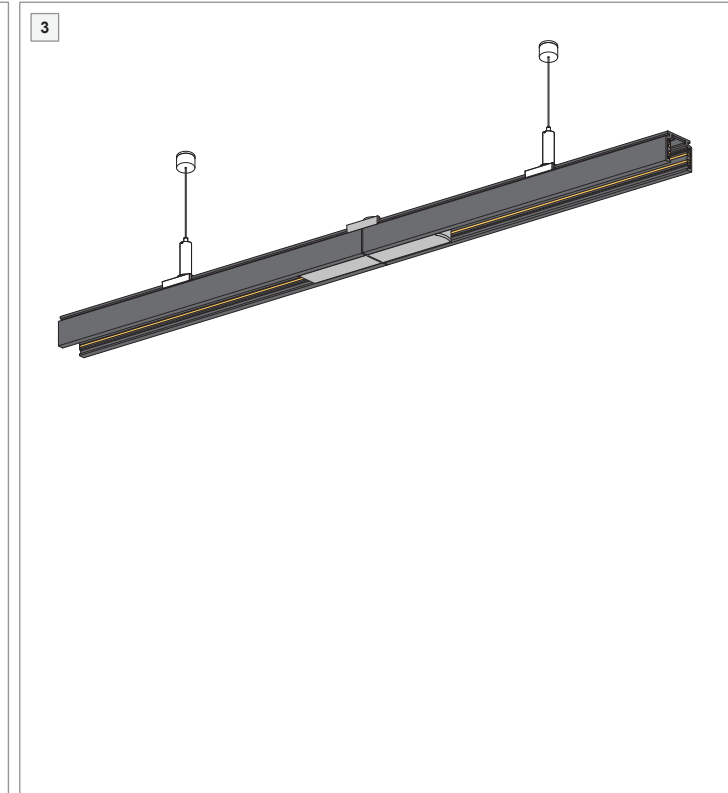

Pista track 48V electrical/mechanical (suspension) connection 180°

US_134190XX

INSTALLATION INSTRUCTION

- Read all instructions before installing the luminaire.
- Save these instructions and refer to them when additions or changes in the track configuration are made.

DRY LOCATIONS ONLY

Do not install this track system in damp or wet locations.

IMPORTANT SAFETY INSTRUCTIONS

- Do not install any part of a track system less than 5 feet above the floor.
- Do not install any luminaire closer than 6 inches from any curtain, or similar combustible material.
- Disconnect electrical power before adding to or changing the configuration of the track.
- Do not attempt to energize anything other than lighting track luminaires on the track. To reduce the risk of fire and electric shock, do not attempt to connect power tools, extension cords, appliances, and the like to the track.
- Do not connect a track to more than one branch circuit unless the track is constructed so that it can be used with more than one branch circuit. Check with a qualified electrician. Although the track lighting system may seem to operate acceptably, a dangerous overload of the neutral may occur and result in a risk of fire.