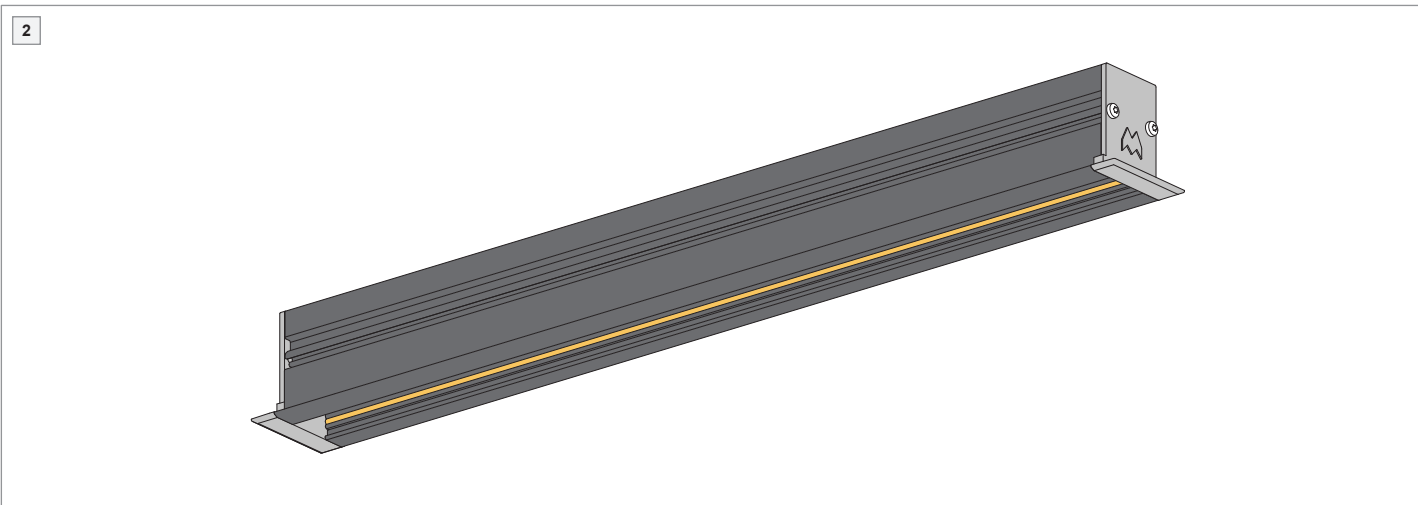

Pista track 48V recessed (flange) endplates

US_134139XX

INSTALLATION INSTRUCTION

- Read all instructions before installing the luminaire.
- Save these instructions and refer to them when additions or changes in the track configuration are made.

DRY LOCATIONS ONLY

Do not install this track system in damp or wet locations.

IMPORTANT SAFETY INSTRUCTIONS

- Do not install any part of a track system less than 5 feet above the floor.
- Do not install any luminaire closer than 6 inches from any curtain, or similar combustible material.
- Disconnect electrical power before adding to or changing the configuration of the track.
- Do not attempt to energize anything other than lighting track luminaires on the track. To reduce the risk of fire and electric shock, do not attempt to connect power tools, extension cords, appliances, and the like to the track.
- Do not connect a track to more than one branch circuit unless the track is constructed so that it can be used with more than one branch circuit. Check with a qualified electrician. Although the track lighting system may seem to operate acceptably, a dangerous overload of the neutral may occur and result in a risk of fire.