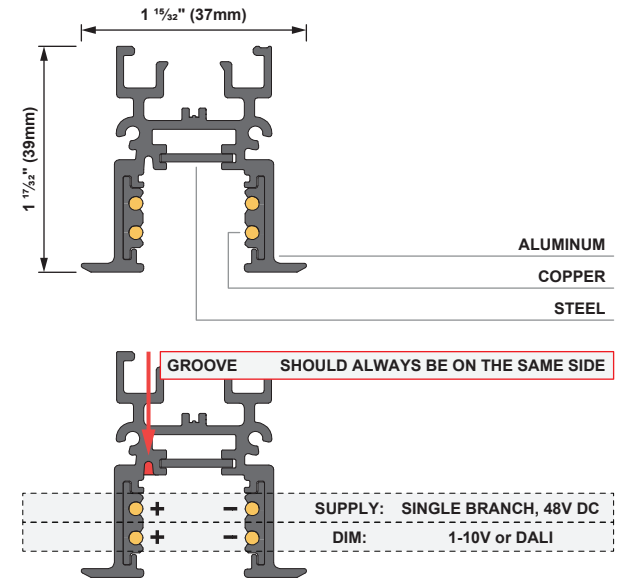

# Pista track 48V recessed (flange) profile

US\_134124XX\_US\_134129XX\_US\_134134XX

## MECHANICAL FIXATION

## MATERIALS, DIMENSIONS & ELECTRICAL

ELECTRICAL CONNECTION: SEE POWER FEED INSTRUCTION