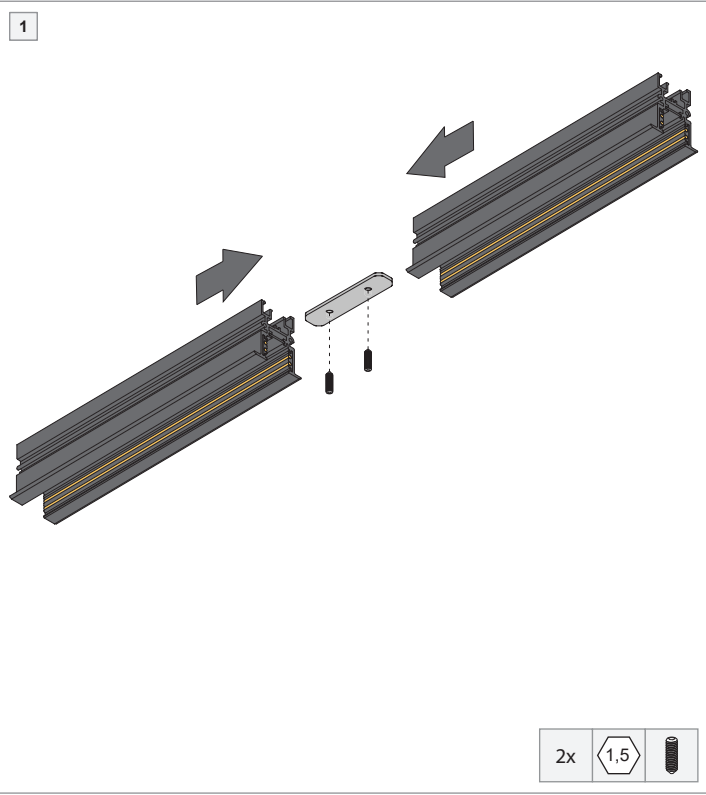

# Pista track 48V electrical/mechanical (recessed) connection 180°

US\_134119XX

**INSTALLATION INSTRUCTION**

- Read all instructions before installing the luminaire.
- Save these instructions and refer to them when additions or changes in the track configuration are made.

**DRY LOCATIONS ONLY**

Do not install this track system in damp or wet locations.

**IMPORTANT SAFETY INSTRUCTIONS**

- Do not install any part of a track system less than 5 feet above the floor.
- Do not install any luminaire closer than 6 inches from any curtain, or similar combustible material.
- Disconnect electrical power before adding to or changing the configuration of the track.
- Do not attempt to energize anything other than lighting track luminaires on the track. To reduce the risk of fire and electric shock, do not attempt to connect power tools, extension cords, appliances, and the like to the track.
- Do not connect a track to more than one branch circuit unless the track is constructed so that it can be used with more than one branch circuit. Check with a qualified electrician. Although the track lighting system may seem to operate acceptably, a dangerous overload of the neutral may occur and result in a risk of fire.