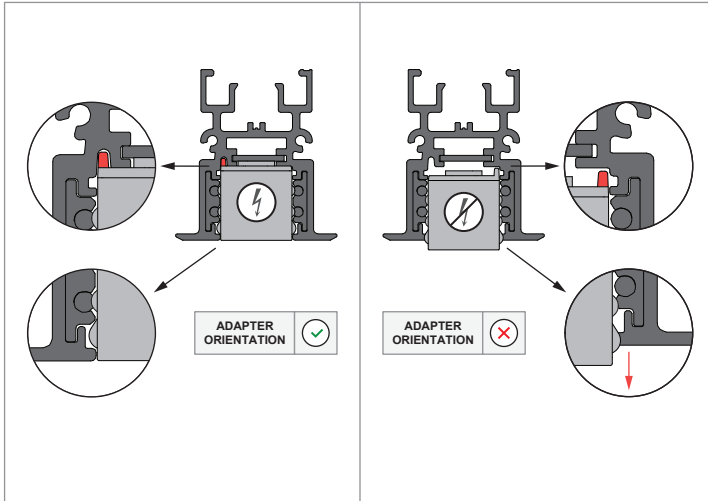

# Pista track 48V electrical/mechanical (recessed) connection 180°

US\_134119XX

**INSTALLATION INSTRUCTION**

- Read all instructions before installing the luminaire.
- Save these instructions and refer to them when additions or changes in the track configuration are made.

**DRY LOCATIONS ONLY**

Do not install this track system in damp or wet locations.

**IMPORTANT SAFETY INSTRUCTIONS**

- Do not install any part of a track system less than 5 feet above the floor.
- Do not install any luminaire closer than 6 inches from any curtain, or similar combustible material.
- Disconnect electrical power before adding to or changing the configuration of the track.
- Do not attempt to energize anything other than lighting track luminaires on the track. To reduce the risk of fire and electric shock, do not attempt to connect power tools, extension cords, appliances, and the like to the track.
- Do not connect a track to more than one branch circuit unless the track is constructed so that it can be used with more than one branch circuit. Check with a qualified electrician. Although the track lighting system may seem to operate acceptably, a dangerous overload of the neutral may occur and result in a risk of fire.