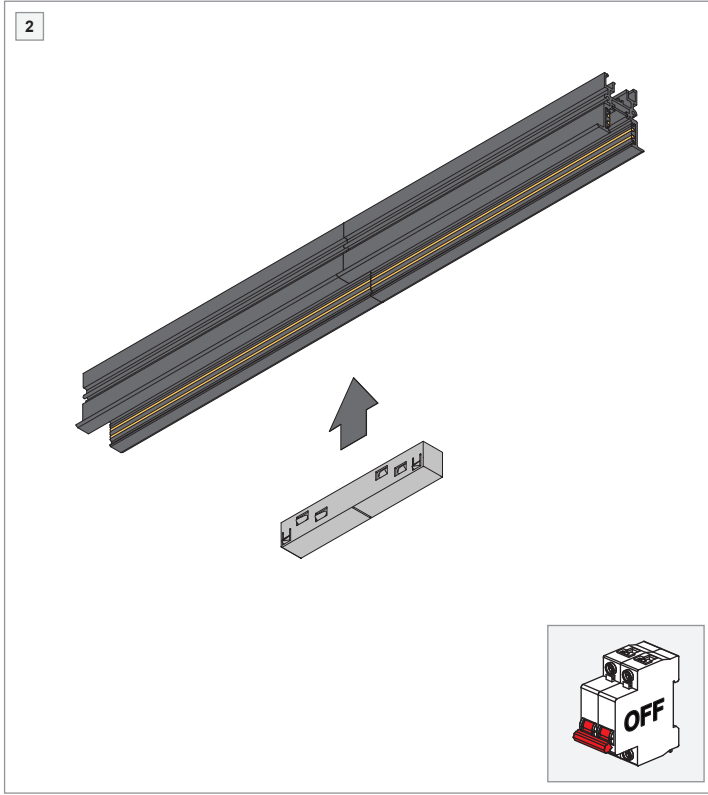

# Pista track 48V electrical/mechanical (recessed) connection 180°

US\_134119XX

**INSTALLATION INSTRUCTION**

- Read all instructions before installing the luminaire.
- Save these instructions and refer to them when additions or changes in the track configuration are made.

**DRY LOCATIONS ONLY**

Do not install this track system in damp or wet locations.

**IMPORTANT SAFETY INSTRUCTIONS**

- Do not install any part of a track system less than 5 feet above the floor.
- Do not install any luminaire closer than 6 inches from any curtain, or similar combustible material.
- Disconnect electrical power before adding to or changing the configuration of the track.
- Do not attempt to energize anything other than lighting track luminaires on the track. To reduce the risk of fire and electric shock, do not attempt to connect power tools, extension cords, appliances, and the like to the track.
- Do not connect a track to more than one branch circuit unless the track is constructed so that it can be used with more than one branch circuit. Check with a qualified electrician. Although the track lighting system may seem to operate acceptably, a dangerous overload of the neutral may occur and result in a risk of fire.