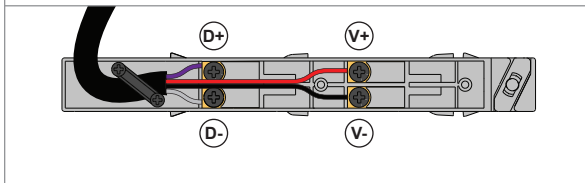

SECONDARY ELECTRICAL CONNECTION WITH PISTA POWER FEED

SECONDARY (48V DC)	RED	DIM (OPTIONAL FOR DALI/0-10V SIGNAL)	PURPLE
	BLACK		GREY