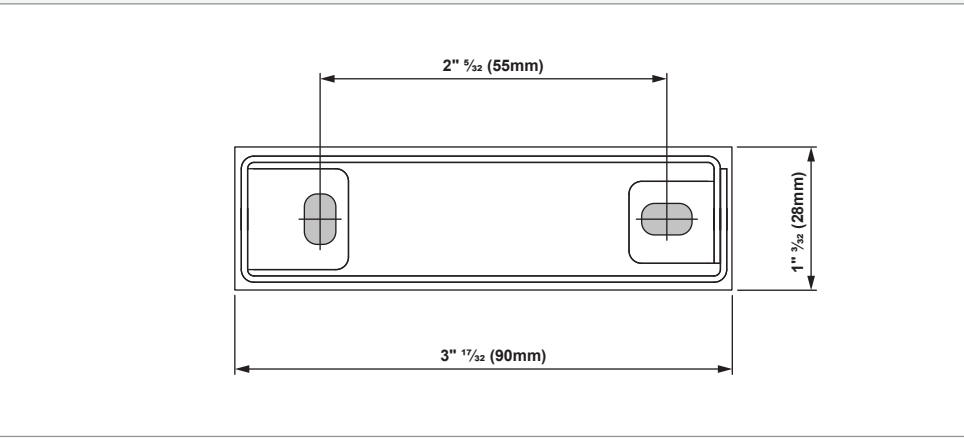

MOUNTING HOLES