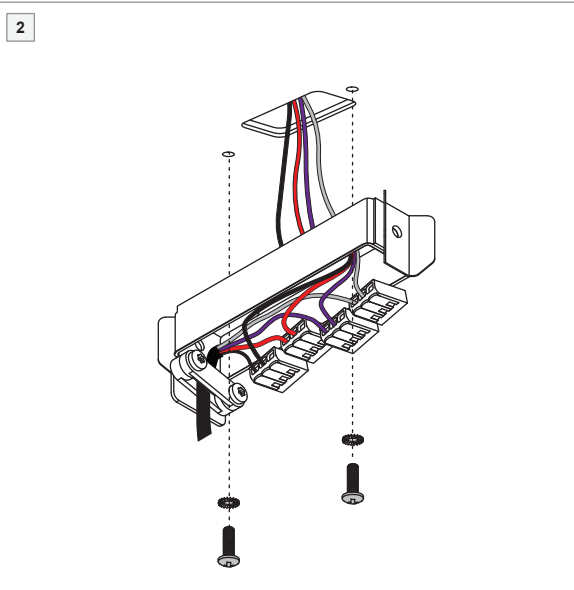

# Pista track 48V power feed cable + connection box

US\_134115XX

**JUNCTION BOX NOT INCLUDED**

<b>CONNECTION</b> (48V DC)	RED
	BLACK
<b>DIM</b> (OPTIONAL FOR DALI/0-10V SIGNAL)	PURPLE
	GREY

**INSTALLATION INSTRUCTION**

- Read all instructions before installing the luminaire.
- Save these instructions and refer to them when additions or changes in the track configuration are made.

**DRY LOCATIONS ONLY**

Do not install this track system in damp or wet locations.

**IMPORTANT SAFETY INSTRUCTIONS**

- Do not install any part of a track system less than 5 feet above the floor.
- Do not install any luminaire closer than 6 inches from any curtain, or similar combustible material.
- Disconnect electrical power before adding to or changing the configuration of the track.
- Do not attempt to energize anything other than lighting track luminaires on the track. To reduce the risk of fire and electric shock, do not attempt to connect power tools, extension cords, appliances, and the like to the track.
- Do not connect a track to more than one branch circuit unless the track is constructed so that it can be used with more than one branch circuit. Check with a qualified electrician. Although the track lighting system may seem to operate acceptably, a dangerous overload of the neutral may occur and result in a risk of fire.