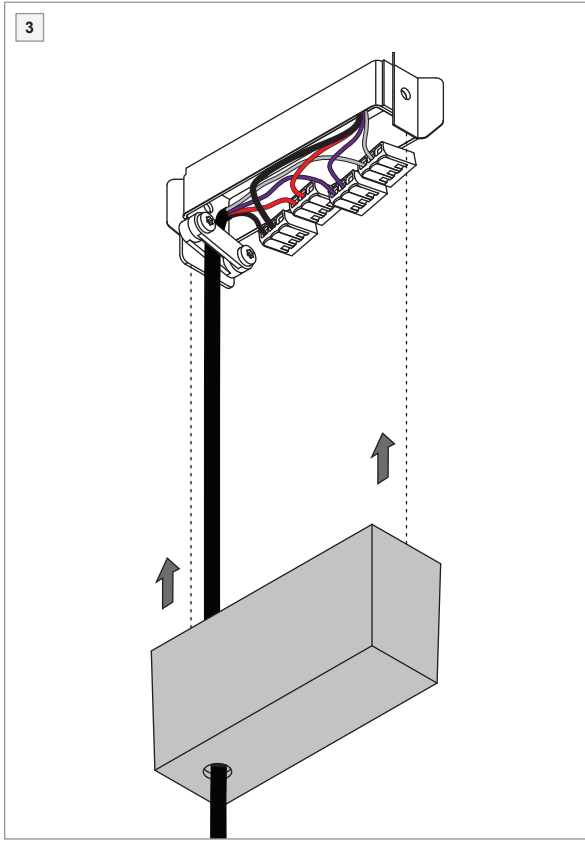

# Pista track 48V power feed cable + connection box

US\_134115XX

**JUNCTION BOX NOT INCLUDED**

<b>CONNECTION</b> (48V DC)	RED
	BLACK
<b>DIM</b> (OPTIONAL FOR DALI/0-10V SIGNAL)	PURPLE
	GREY

**INSTALLATION INSTRUCTION**

- Read all instructions before installing the luminaire.
- Save these instructions and refer to them when additions or changes in the track configuration are made.

**DRY LOCATIONS ONLY**

Do not install this track system in damp or wet locations.

**IMPORTANT SAFETY INSTRUCTIONS**

- Do not install any part of a track system less than 5 feet above the floor.
- Do not install any luminaire closer than 6 inches from any curtain, or similar combustible material.
- Disconnect electrical power before adding to or changing the configuration of the track.
- Do not attempt to energize anything other than lighting track luminaires on the track. To reduce the risk of fire and electric shock, do not attempt to connect power tools, extension cords, appliances, and the like to the track.
- Do not connect a track to more than one branch circuit unless the track is constructed so that it can be used with more than one branch circuit. Check with a qualified electrician. Although the track lighting system may seem to operate acceptably, a dangerous overload of the neutral may occur and result in a risk of fire.