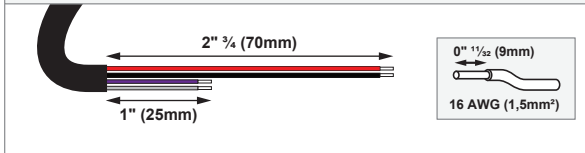

SECONDARY ELECTRICAL CONNECTION WITH PISTA POWER FEED

SECONDARY (48V DC)	RED	DIM (OPTIONAL FOR DALI/0-10V SIGNAL)	PURPLE
	BLACK		GREY