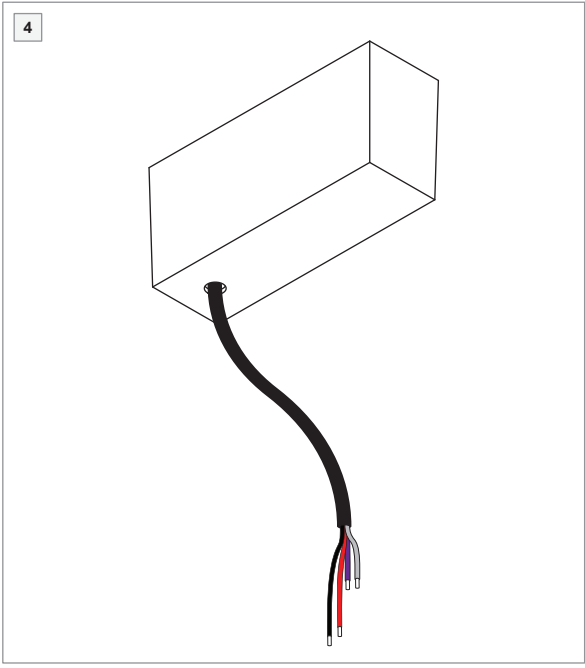

# Pista track 48V power feed cable + connection box

US\_134115XX

**JUNCTION BOX NOT INCLUDED**

<b>CONNECTION</b> (48V DC)	RED
	BLACK
<b>DIM</b> (OPTIONAL FOR DALI/0-10V SIGNAL)	PURPLE
	GREY

**INSTALLATION INSTRUCTION**

- Read all instructions before installing the luminaire.
- Save these instructions and refer to them when additions or changes in the track configuration are made.

**DRY LOCATIONS ONLY**

Do not install this track system in damp or wet locations.

**IMPORTANT SAFETY INSTRUCTIONS**

- Do not install any part of a track system less than 5 feet above the floor.
- Do not install any luminaire closer than 6 inches from any curtain, or similar combustible material.
- Disconnect electrical power before adding to or changing the configuration of the track.
- Do not attempt to energize anything other than lighting track luminaires on the track. To reduce the risk of fire and electric shock, do not attempt to connect power tools, extension cords, appliances, and the like to the track.
- Do not connect a track to more than one branch circuit unless the track is constructed so that it can be used with more than one branch circuit. Check with a qualified electrician. Although the track lighting system may seem to operate acceptably, a dangerous overload of the neutral may occur and result in a risk of fire.