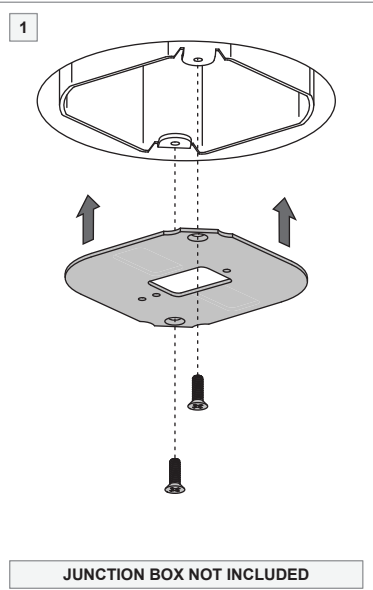

# Pista track 48V power feed cable + connection box

US\_134115XX

**JUNCTION BOX NOT INCLUDED**

<b>CONNECTION</b> (48V DC)	RED
	BLACK
<b>DIM</b> (OPTIONAL FOR DALI/0-10V SIGNAL)	PURPLE
	GREY

**INSTALLATION INSTRUCTION**

- Read all instructions before installing the luminaire.
- Save these instructions and refer to them when additions or changes in the track configuration are made.

**DRY LOCATIONS ONLY**

Do not install this track system in damp or wet locations.

**IMPORTANT SAFETY INSTRUCTIONS**

- Do not install any part of a track system less than 5 feet above the floor.
- Do not install any luminaire closer than 6 inches from any curtain, or similar combustible material.
- Disconnect electrical power before adding to or changing the configuration of the track.
- Do not attempt to energize anything other than lighting track luminaires on the track. To reduce the risk of fire and electric shock, do not attempt to connect power tools, extension cords, appliances, and the like to the track.
- Do not connect a track to more than one branch circuit unless the track is constructed so that it can be used with more than one branch circuit. Check with a qualified electrician. Although the track lighting system may seem to operate acceptably, a dangerous overload of the neutral may occur and result in a risk of fire.