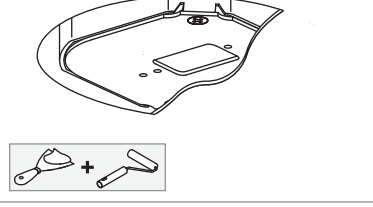

# Pista track 48V power feed cable + connection box

US\_134115XX

**JUNCTION BOX NOT INCLUDED**

<b>CONNECTION</b> (48V DC)	RED
	BLACK
<b>DIM</b> (OPTIONAL FOR DALI/0-10V SIGNAL)	PURPLE
	GREY

**INSTALLATION INSTRUCTION**

- Read all instructions before installing the luminaire.
- Save these instructions and refer to them when additions or changes in the track configuration are made.

**DRY LOCATIONS ONLY**

Do not install this track system in damp or wet locations.