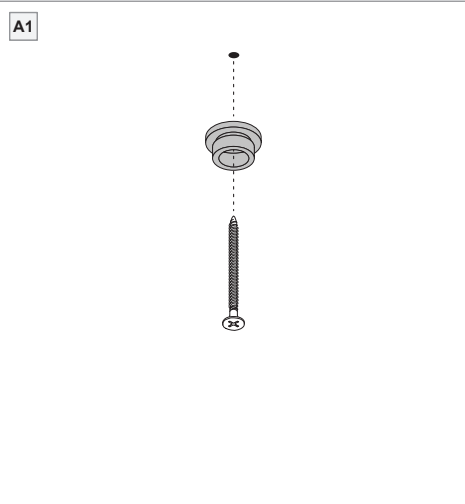

# Pista track 48V suspension cable

US\_134114XX

**MINIMUM FIXATION POINTS & MAXIMUM LOAD**

**PROFILE LENGTH ≤ 39" (1m):**  
Maximum load = 22lb (10kg)

**PROFILE LENGTH > 39" (1m):**  
Add 11lb (5kg) to the maximum load for each additional profile length of 39" (1m)

**SLOPED CEILINGS - COMBINE WITH HINGE (NOT INCLUDED)**

**INSTALLATION INSTRUCTION**

- Read all instructions before installing the luminaire.
- Save these instructions and refer to them when additions or changes in the track configuration are made.

**DRY LOCATIONS ONLY**

Do not install this track system in damp or wet locations.

**IMPORTANT SAFETY INSTRUCTIONS**

- Do not install any part of a track system less than 5 feet above the floor.
- Do not install any luminaire closer than 6 inches from any curtain, or similar combustible material.
- Disconnect electrical power before adding to or changing the configuration of the track.
- Do not attempt to energize anything other than lighting track luminaires on the track. To reduce the risk of fire and electric shock, do not attempt to connect power tools, extension cords, appliances, and the like to the track.
- Do not connect a track to more than one branch circuit unless the track is constructed so that it can be used with more than one branch circuit. Check with a qualified electrician. Although the track lighting system may seem to operate acceptably, a dangerous overload of the neutral may occur and result in a risk of fire.