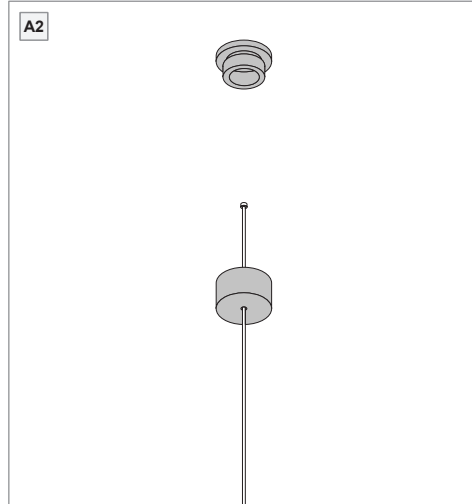

# Pista track 48V suspension cable

US\_134114XX

**MINIMUM FIXATION POINTS & MAXIMUM LOAD**

**PROFILE LENGTH ≤ 39" (1m):**  
Maximum load = 22lb (10kg)

**PROFILE LENGTH > 39" (1m):**  
Add 11lb (5kg) to the maximum load for each additional profile length of 39" (1m)

**SLOPED CEILINGS - COMBINE WITH HINGE (NOT INCLUDED)**

**INSTALLATION INSTRUCTION**

- Read all instructions before installing the luminaire.
- Save these instructions and refer to them when additions or changes in the track configuration are made.

**DRY LOCATIONS ONLY**

Do not install this track system in damp or wet locations.

**IMPORTANT SAFETY INSTRUCTIONS**

- Do not install any part of a track system less than 5 feet above the floor.
- Do not install any luminaire closer than 6 inches from any curtain, or similar combustible material.
- Disconnect electrical power before adding to or changing the configuration of the track.
- Do not attempt to energize anything other than lighting track luminaires on the track. To reduce the risk of fire and electric shock, do not attempt to connect power tools, extension cords, appliances, and the like to the track.
- Do not connect a track to more than one branch circuit unless the track is constructed so that it can be used with more than one branch circuit. Check with a qualified electrician. Although the track lighting system may seem to operate acceptably, a dangerous overload of the neutral may occur and result in a risk of fire.