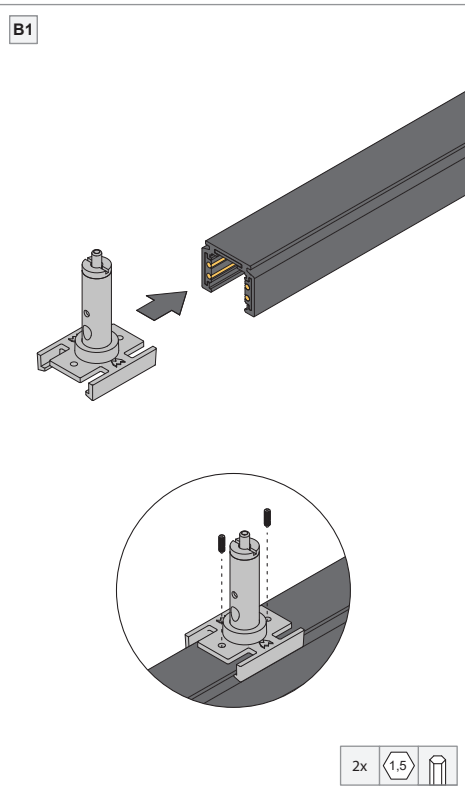

# Pista track 48V suspension cable

US\_134114XX

**MINIMUM FIXATION POINTS & MAXIMUM LOAD**

**PROFILE LENGTH ≤ 39" (1m):**  
Maximum load = 22lb (10kg)

**PROFILE LENGTH > 39" (1m):**  
Add 11lb (5kg) to the maximum load for each additional profile length of 39" (1m)

**SLOPED CEILINGS - COMBINE WITH HINGE (NOT INCLUDED)**

**INSTALLATION INSTRUCTION**

- Read all instructions before installing the luminaire.
- Save these instructions and refer to them when additions or changes in the track configuration are made.