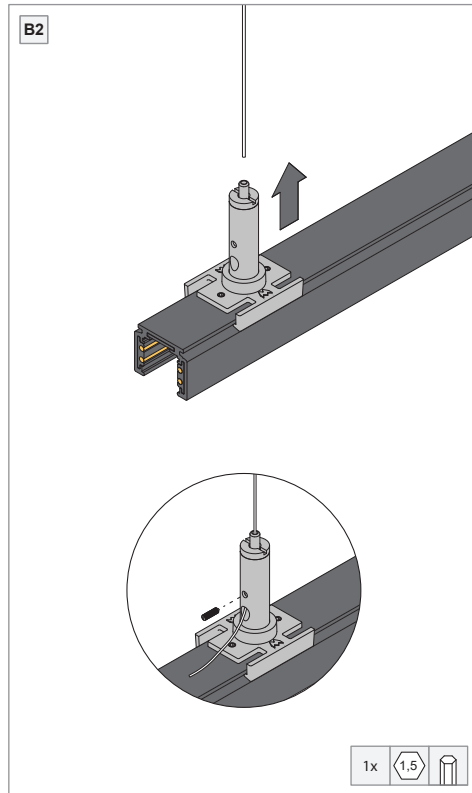

# Pista track 48V suspension cable

US\_134114XX

**MINIMUM FIXATION POINTS & MAXIMUM LOAD**

**PROFILE LENGTH ≤ 39" (1m):**  
Maximum load = 22lb (10kg)

**PROFILE LENGTH > 39" (1m):**  
Add 11lb (5kg) to the maximum load for each additional profile length of 39" (1m)

**SLOPED CEILINGS - COMBINE WITH HINGE (NOT INCLUDED)**

**INSTALLATION INSTRUCTION**

- Read all instructions before installing the luminaire.
- Save these instructions and refer to them when additions or changes in the track configuration are made.