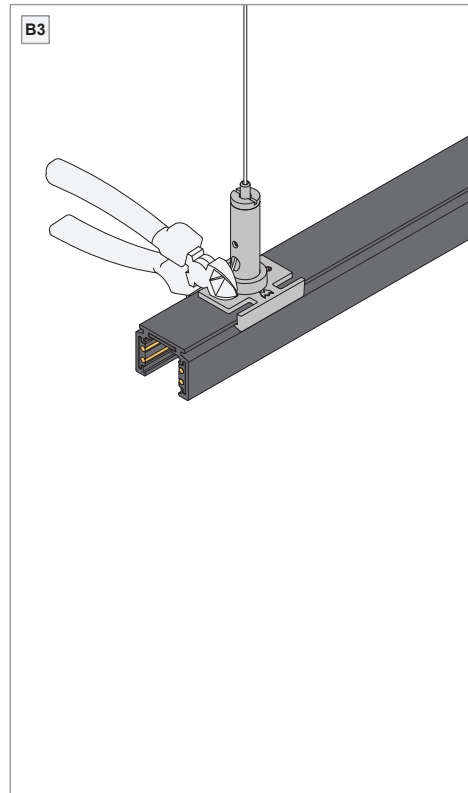

# Pista track 48V suspension cable

US\_134114XX

**MINIMUM FIXATION POINTS & MAXIMUM LOAD**

**PROFILE LENGTH ≤ 39" (1m):**  
Maximum load = 22lb (10kg)

**PROFILE LENGTH > 39" (1m):**  
Add 11lb (5kg) to the maximum load for each additional profile length of 39" (1m)

**SLOPED CEILINGS - COMBINE WITH HINGE (NOT INCLUDED)**

**INSTALLATION INSTRUCTION**

- Read all instructions before installing the luminaire.
- Save these instructions and refer to them when additions or changes in the track configuration are made.