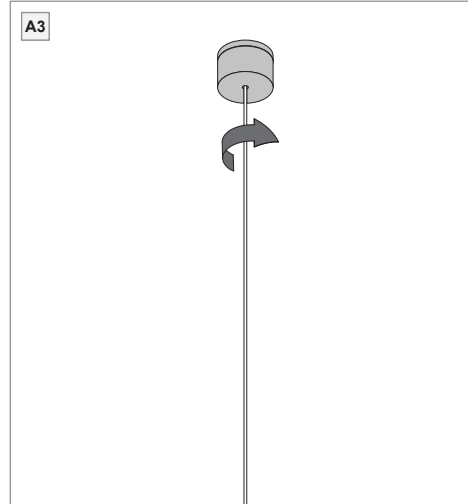

# Pista track 48V suspension cable

US\_134114XX

**MINIMUM FIXATION POINTS & MAXIMUM LOAD**

**PROFILE LENGTH ≤ 39" (1m):**  
Maximum load = 22lb (10kg)

**PROFILE LENGTH > 39" (1m):**  
Add 11lb (5kg) to the maximum load for each additional profile length of 39" (1m)

**SLOPED CEILINGS - COMBINE WITH HINGE (NOT INCLUDED)**

**INSTALLATION INSTRUCTION**

- Read all instructions before installing the luminaire.
- Save these instructions and refer to them when additions or changes in the track configuration are made.