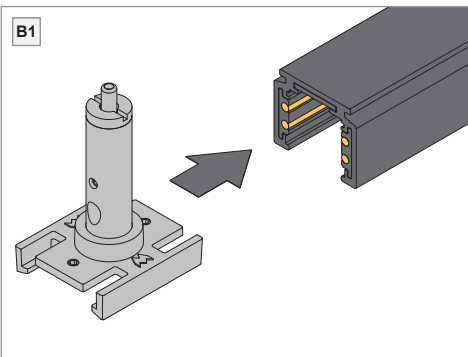

## INSTALLATION INSTRUCTION

- Read all instructions before installing the luminaire.
- Save these instructions and refer to them when additions or changes in the track configuration are made.

## IMPORTANT SAFETY INSTRUCTIONS

- Do not install any part of a track system less than 5 feet above the floor.
- Do not install any luminaire closer than 6 inches from any curtain, or similar combustible material.
- Disconnect electrical power before adding to or changing the configuration of the track.
- Do not attempt to energize anything other than lighting track luminaires on the track. To reduce the risk of fire and electric shock, do not attempt to connect power tools, extension cords, appliances, and the like to the track.
- Do not connect a track to more than one branch circuit unless the track is constructed so that it can be used with more than one branch circuit. Check with a qualified electrician. Although the track lighting system may seem to operate acceptably, a dangerous overload of the neutral may occur and result in a risk of fire.