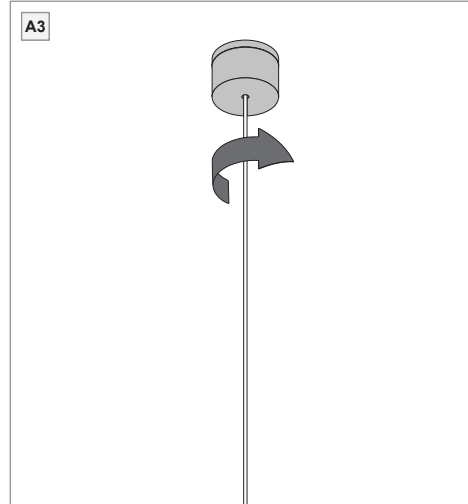

# Pista track 48V suspension cable

US\_134114XX

## INSTALLATION INSTRUCTION

- Read all instructions before installing the luminaire.
- Save these instructions and refer to them when additions or changes in the track configuration are made.