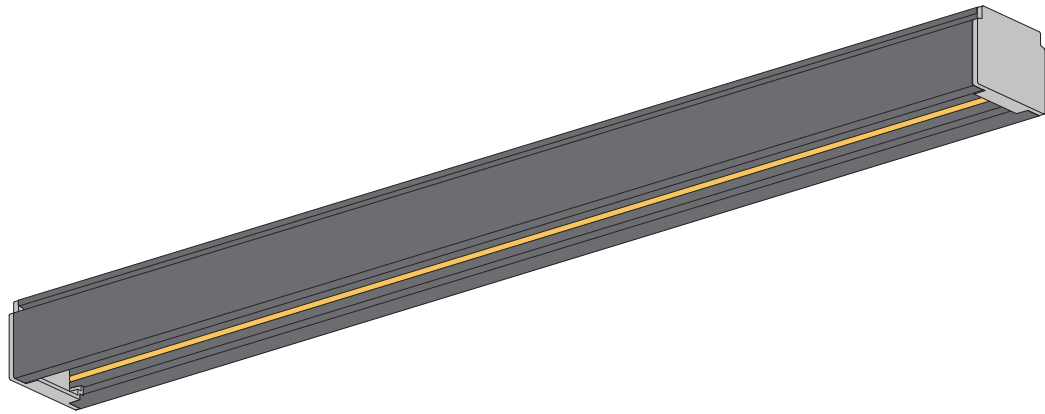

Pista track 48V surface endplates

US_134110XX

1

2

INSTALLATION INSTRUCTION

- Read all instructions before installing the luminaire.
- Save these instructions and refer to them when additions or changes in the track configuration are made.

DRY LOCATIONS ONLY

Do not install this track system in damp or wet locations.

IMPORTANT SAFETY INSTRUCTIONS

- Do not install any part of a track system less than 5 feet above the floor.
- Do not install any luminaire closer than 6 inches from any curtain, or similar combustible material.
- Disconnect electrical power before adding to or changing the configuration of the track.
- Do not attempt to energize anything other than lighting track luminaires on the track. To reduce the risk of fire and electric shock, do not attempt to connect power tools, extension cords, appliances, and the like to the track.
- Do not connect a track to more than one branch circuit unless the track is constructed so that it can be used with more than one branch circuit. Check with a qualified electrician. Although the track lighting system may seem to operate acceptably, a dangerous overload of the neutral may occur and result in a risk of fire.