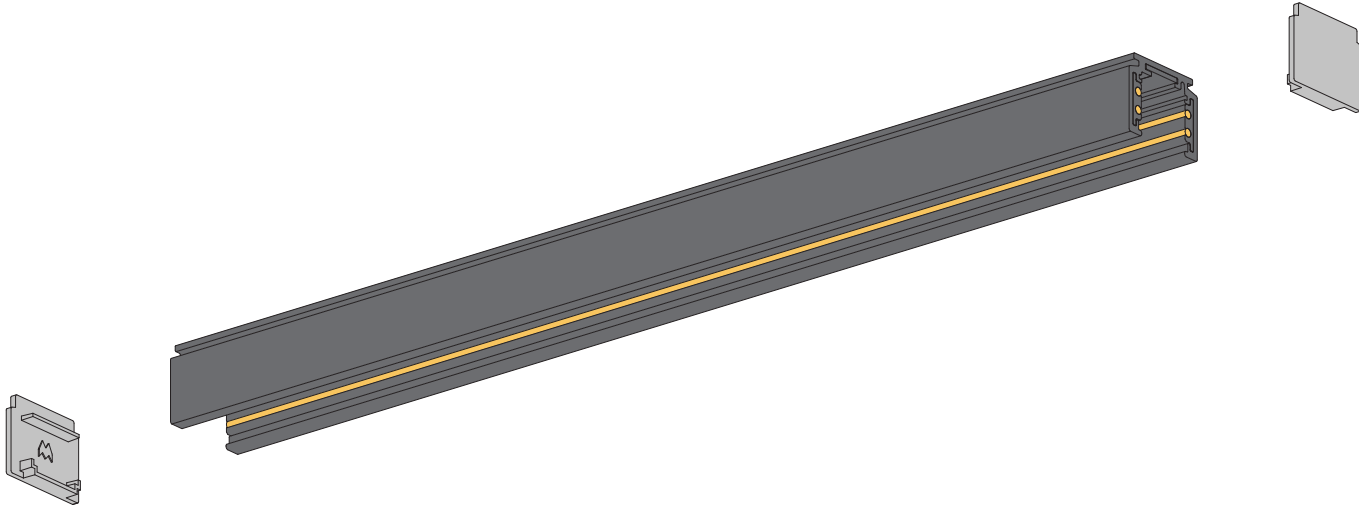

Pista track 48V surface endplates

US_134110XX

1

2

INSTALLATION INSTRUCTION

- Read all instructions before installing the luminaire.
- Save these instructions and refer to them when additions or changes in the track configuration are made.

DRY LOCATIONS ONLY

Do not install this track system in damp or wet locations.

IMPORTANT SAFETY INSTRUCTIONS

- Do not install any part of a track system less than 5 feet above the floor.
- Do not install any luminaire closer than 6 inches from any curtain, or similar combustible material.
- Disconnect electrical power before adding to or changing the configuration of the track.
- Do not attempt to energize anything other than lighting track luminaires on the track. To reduce the risk of fire and electric shock, do not attempt to connect power tools, extension cords, appliances, and the like to the track.
- Do not connect a track to more than one branch circuit unless the track is constructed so that it can be used with more than one branch circuit. Check with a qualified electrician. Although the track lighting system may seem to operate acceptably, a dangerous overload of the neutral may occur and result in a risk of fire.

FOR USE ONLY WITH TRACK SYSTEM MODEL

Series 9500, manufactured by AAG Stucchi SRL (Modular Lighting Instruments 'Pista').

TRACK SYSTEM & ACCESSORIES

For latest version of track system components and available accessories check www.supermodular.us or connect with your sales contact.