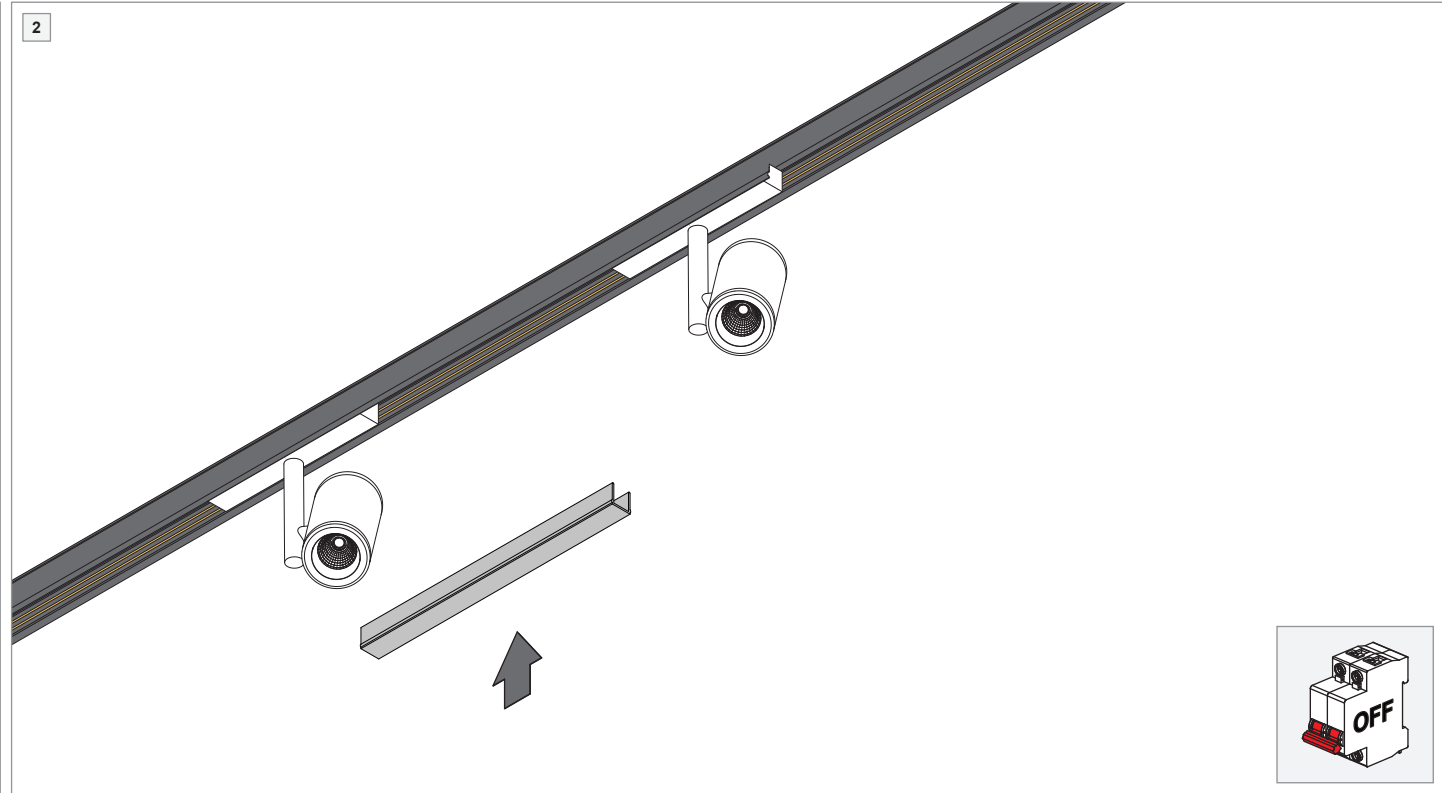

Pista track 48V cover

US_134106XX_US_134107XX

INSTALLATION INSTRUCTION

- Read all instructions before installing the luminaire.
- Save these instructions and refer to them when additions or changes in the track configuration are made.

DRY LOCATIONS ONLY

Do not install this track system in damp or wet locations.

IMPORTANT SAFETY INSTRUCTIONS

- Do not install any part of a track system less than 5 feet above the floor.
- Do not install any luminaire closer than 6 inches from any curtain, or similar combustible material.
- Disconnect electrical power before adding to or changing the configuration of the track.
- Do not attempt to energize anything other than lighting track luminaires on the track. To reduce the risk of fire and electric shock, do not attempt to connect power tools, extension cords, appliances, and the like to the track.
- Do not connect a track to more than one branch circuit unless the track is constructed so that it can be used with more than one branch circuit. Check with a qualified electrician. Although the track lighting system may seem to operate acceptably, a dangerous overload of the neutral may occur and result in a risk of fire.