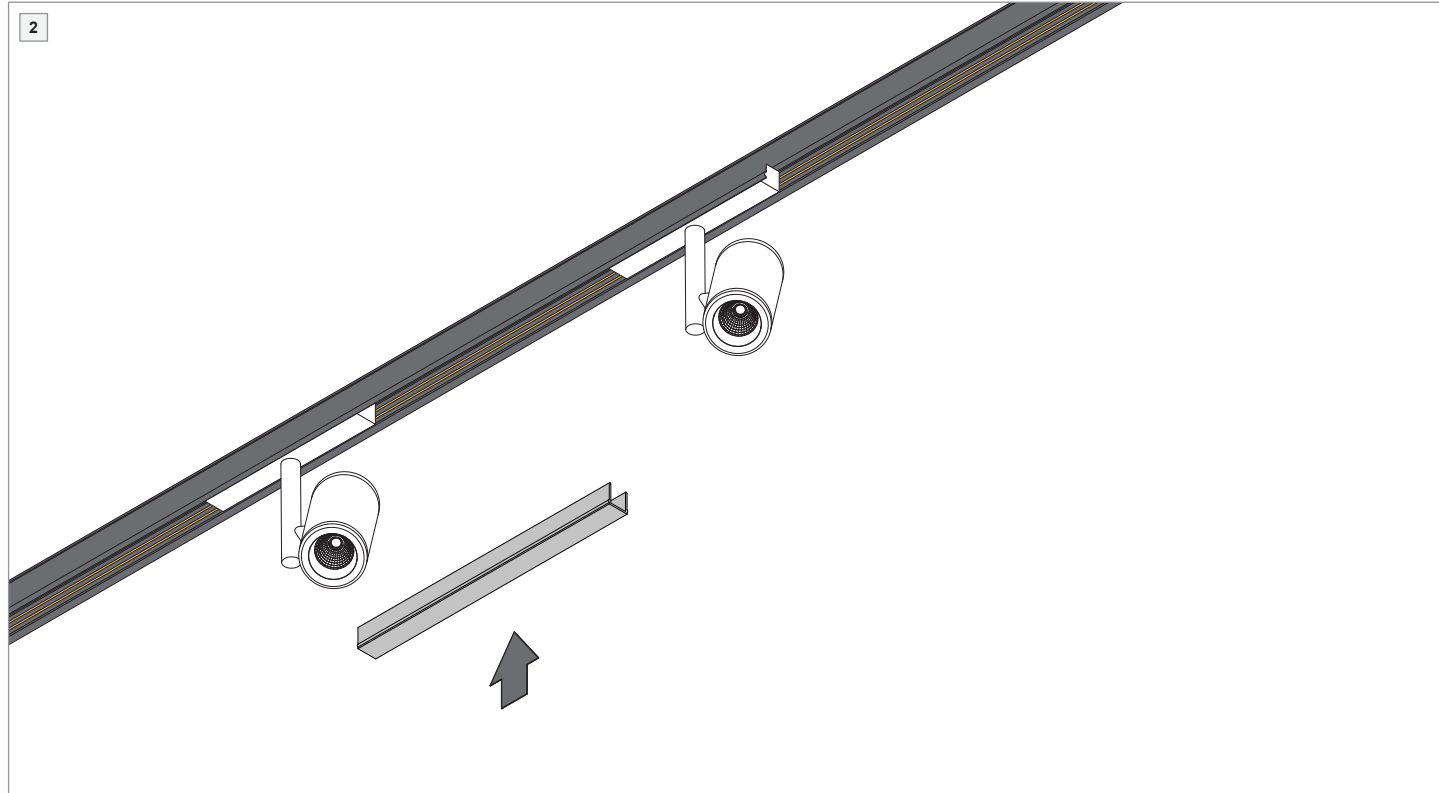

# Pista track 48V cover

US\_134106XX\_US\_134107XX

<b>INSTALLATION INSTRUCTION</b>
<ul style="list-style-type: none"><li>- Read all instructions before installing the luminaire.</li><li>- Save these instructions and refer to them when additions or changes in the track configuration are made.</li></ul>
<b>DRY LOCATIONS ONLY</b>
Do not install this track system in damp or wet locations.
<b>IMPORTANT SAFETY INSTRUCTIONS</b>
<ul style="list-style-type: none"><li>- Do not install any part of a track system less than 5 feet above the floor.</li><li>- Do not install any luminaire closer than 6 inches from any curtain, or similar combustible material.</li><li>- Disconnect electrical power before adding to or changing the configuration of the track.</li><li>- Do not attempt to energize anything other than lighting track luminaires on the track. To reduce the risk of fire and electric shock, do not attempt to connect power tools, extension cords, appliances, and the like to the track.</li><li>- Do not connect a track to more than one branch circuit unless the track is constructed so that it can be used with more than one branch circuit. Check with a qualified electrician. Although the track lighting system may seem to operate acceptably, a dangerous overload of the neutral may occur and result in a risk of fire.</li></ul>
<b>FOR USE ONLY WITH TRACK SYSTEM MODEL</b>
Series 9500, manufactured by AAG Stucchi SRL (Modular Lighting Instruments 'Pista').
<b>TRACK SYSTEM &amp; ACCESSORIES</b>
For latest version of track system components and available accessories check <a href="http://www.supermodular.us">www.supermodular.us</a> or connect with your sales contact.