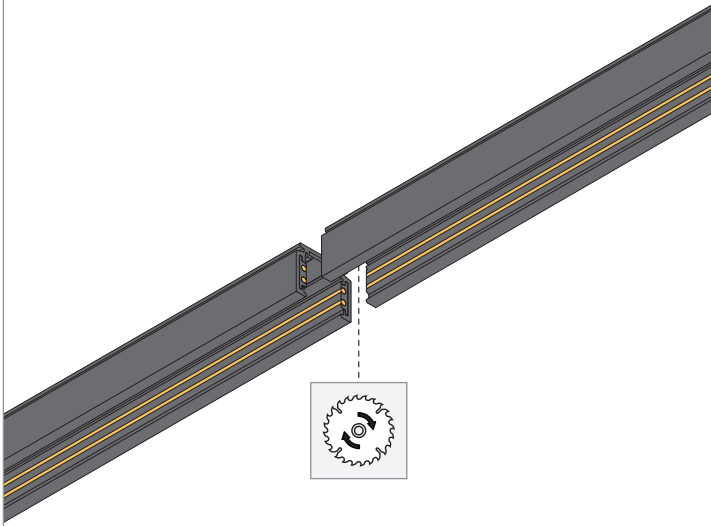

# Pista track 48V surface profile

US\_134100XX\_US\_134101XX\_US\_134102XX

## SHORTEN PROFILE

REMOVE BURRS AFTER CUTTING