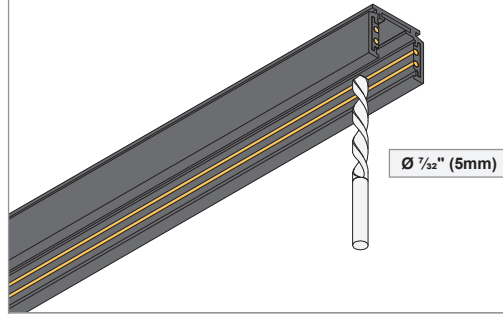

DRILL PROFILE

CHAMFER & REMOVE BURRS AFTER DRILLING