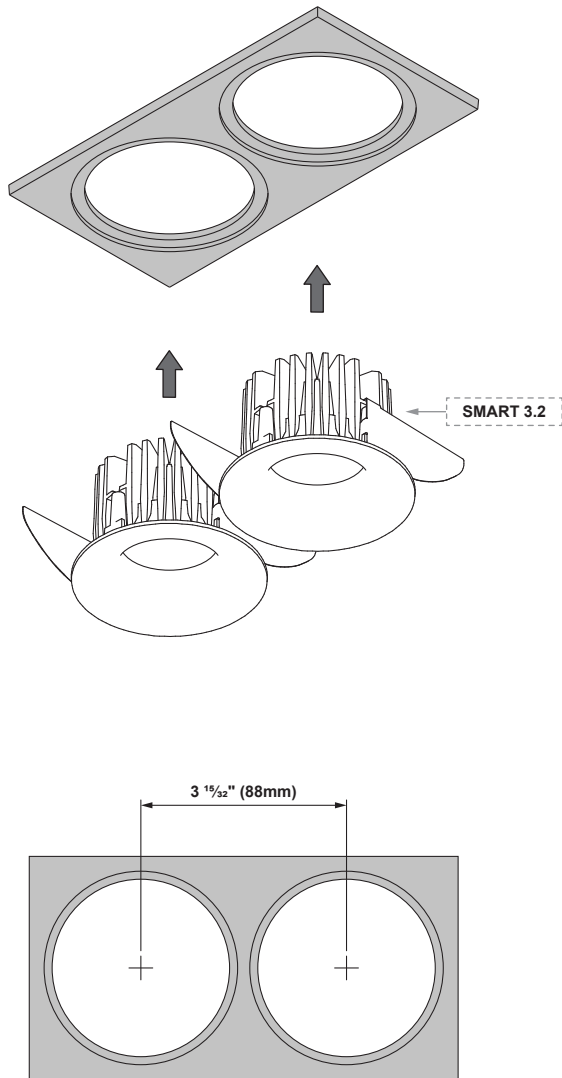

Smart Mask 3.2 2x

US_125001XX

1

2

SEE INDIVIDUAL INSTRUCTION, FOR INSTALLATION WITH

IC BOX

NON-IC BOX

SURFACE BOX

MUST BE COMBINED WITH

(NOT INCLUDED)

- SMART 3.2 (2x), and
- IC BOX, or
- NON-IC BOX, or
- SURFACE BOX

LUMINAIRES, POWER SUPPLIES & ACCESSORIES

For latest version of all luminaires, power supplies and available accessories check www.supermodular.com or connect with your sales contact.