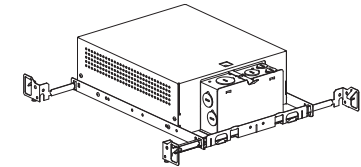

Smart Mask 3.2 2x

US_125001XX

1

2

SEE INDIVIDUAL INSTRUCTION, FOR INSTALLATION WITH

IC BOX

NON-IC BOX

SURFACE BOX

MUST BE COMBINED WITH

(NOT INCLUDED)

- SMART 3.2 (2x), and
- IC BOX, or
- NON-IC BOX, or
- SURFACE BOX

LUMINAIRES, POWER SUPPLIES & ACCESSORIES

For latest version of all luminaires, power supplies and available accessories check www.supermodular.com or connect with your sales contact.