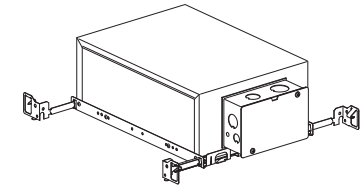

Smart Mask 3.2 2x

US_125001XX

1

2

SEE INDIVIDUAL INSTRUCTION, FOR INSTALLATION WITH

IC BOX

NON-IC BOX

SURFACE BOX

MUST BE COMBINED WITH

(NOT INCLUDED)

- SMART 3.2 (2x), and
- IC BOX, or
- NON-IC BOX, or
- SURFACE BOX

LUMINAIRES, POWER SUPPLIES & ACCESSORIES

For latest version of all luminaires, power supplies and available accessories check www.supermodular.com or connect with your sales contact.