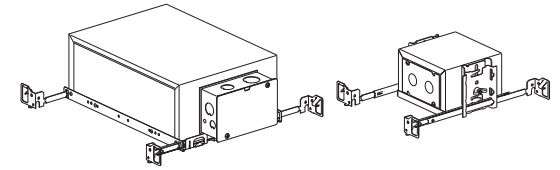

Smart Mask 3.2 1x

US_125000XX

1

2

SEE INDIVIDUAL INSTRUCTION, FOR INSTALLATION WITH

IC BOX

NON-IC BOX

NON-IC REMOTE DRIVER

SURFACE BOX

MUST BE COMBINED WITH

(NOT INCLUDED)

- SMART 3.2 (1x), and
- IC BOX, or
- NON-IC BOX, or
- NON-IC REMOTE LED DRIVER, or
- SURFACE BOX

LUMINAIRES, POWER SUPPLIES & ACCESSORIES

For latest version of all luminaires, power supplies and available accessories check www.supermodular.com or connect with your sales contact.