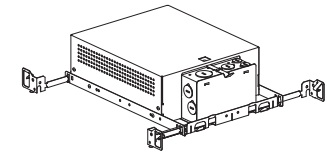

Smart Mask 3.2 1x

US_125000XX

1

2

SEE INDIVIDUAL INSTRUCTION, FOR INSTALLATION WITH

IC BOX

NON-IC BOX

NON-IC REMOTE DRIVER

SURFACE BOX

MUST BE COMBINED WITH

(NOT INCLUDED)

- SMART 3.2 (1x), and
- IC BOX, or
- NON-IC BOX, or
- NON-IC REMOTE LED DRIVER, or
- SURFACE BOX

LUMINAIRES, POWER SUPPLIES & ACCESSORIES

For latest version of all luminaires, power supplies and available accessories check www.supermodular.com or connect with your sales contact.