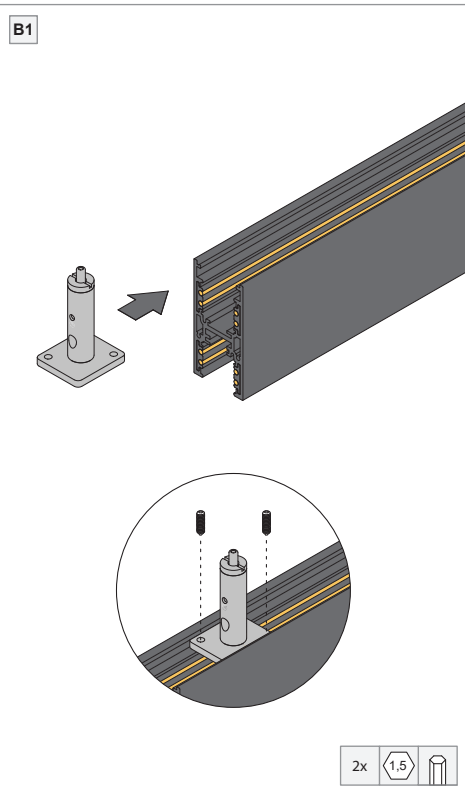

# Pista track 48V up/down suspension cable

US\_123607XX

**MINIMUM FIXATION POINTS & MAXIMUM LOAD**

**PROFILE LENGTH  $\leq$  39" (1m):**  
Maximum load = 22lb (10kg)

**PROFILE LENGTH > 39" (1m):**  
Add 11lb (5kg) to the maximum load for each additional profile length of 39" (1m)

**SLOPED CEILINGS - COMBINE WITH HINGE (NOT INCLUDED)**

PISTA SUSPENSION HINGE  
US\_134180XX

**INSTALLATION INSTRUCTION**

- Read all instructions before installing the luminaire.
- Save these instructions and refer to them when additions or changes in the track configuration are made.

**DRY LOCATIONS ONLY**

Do not install this track system in damp or wet locations.

**IMPORTANT SAFETY INSTRUCTIONS**

- Do not install any part of a track system less than 5 feet above the floor.
- Do not install any luminaire closer than 6 inches from any curtain, or similar combustible material.
- Disconnect electrical power before adding to or changing the configuration of the track.
- Do not attempt to energize anything other than lighting track luminaires on the track. To reduce the risk of fire and electric shock, do not attempt to connect power tools, extension cords, appliances, and the like to the track.
- Do not connect a track to more than one branch circuit unless the track is constructed so that it can be used with more than one branch circuit. Check with a qualified electrician. Although the track lighting system may seem to operate acceptably, a dangerous overload of the neutral may occur and result in a risk of fire.