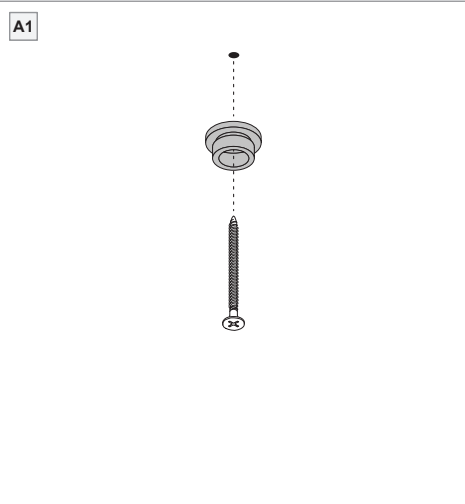

# Pista track 48V up/down suspension cable

US\_123607XX

**MINIMUM FIXATION POINTS & MAXIMUM LOAD**

**PROFILE LENGTH  $\leq$  39" (1m):**  
Maximum load = 22lb (10kg)

**PROFILE LENGTH > 39" (1m):**  
Add 11lb (5kg) to the maximum load for each additional profile length of 39" (1m)

**SLOPED CEILINGS - COMBINE WITH HINGE (NOT INCLUDED)**

PISTA SUSPENSION HINGE  
US\_134180XX

**INSTALLATION INSTRUCTION**

- Read all instructions before installing the luminaire.
- Save these instructions and refer to them when additions or changes in the track configuration are made.

**DRY LOCATIONS ONLY**

Do not install this track system in damp or wet locations.

**IMPORTANT SAFETY INSTRUCTIONS**

- Do not install any part of a track system less than 5 feet above the floor.
- Do not install any luminaire closer than 6 inches from any curtain, or similar combustible material.
- Disconnect electrical power before adding to or changing the configuration of the track.
- Do not attempt to energize anything other than lighting track luminaires on the track. To reduce the risk of fire and electric shock, do not attempt to connect power tools, extension cords, appliances, and the like to the track.
- Do not connect a track to more than one branch circuit unless the track is constructed so that it can be used with more than one branch circuit. Check with a qualified electrician. Although the track lighting system may seem to operate acceptably, a dangerous overload of the neutral may occur and result in a risk of fire.