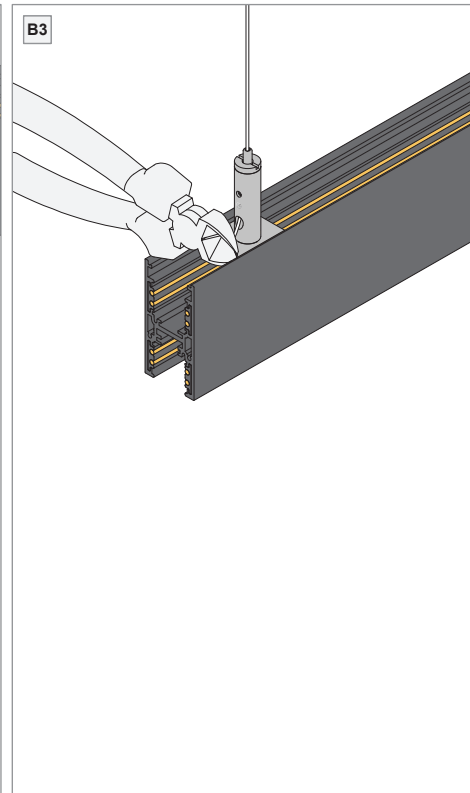

# Pista track 48V up/down suspension cable

US\_123607XX

**MINIMUM FIXATION POINTS & MAXIMUM LOAD**

**PROFILE LENGTH  $\leq$  39" (1m):**  
Maximum load = 22lb (10kg)

**PROFILE LENGTH > 39" (1m):**  
Add 11lb (5kg) to the maximum load for each additional profile length of 39" (1m)

**SLOPED CEILINGS - COMBINE WITH HINGE (NOT INCLUDED)**

PISTA SUSPENSION HINGE  
US\_134180XX

**INSTALLATION INSTRUCTION**

- Read all instructions before installing the luminaire.
- Save these instructions and refer to them when additions or changes in the track configuration are made.