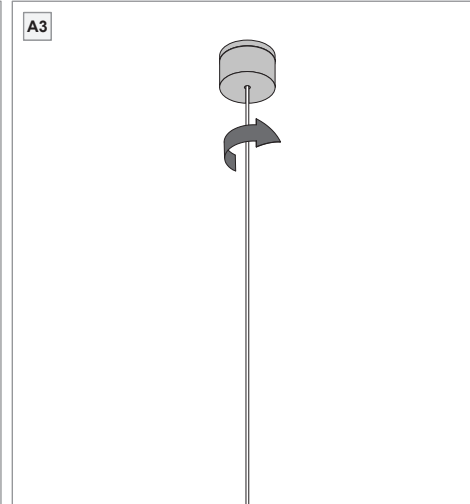

# Pista track 48V up/down suspension cable

US\_123607XX

**MINIMUM FIXATION POINTS & MAXIMUM LOAD**

**PROFILE LENGTH  $\leq$  39" (1m):**  
Maximum load = 22lb (10kg)

**PROFILE LENGTH > 39" (1m):**  
Add 11lb (5kg) to the maximum load for each additional profile length of 39" (1m)

**SLOPED CEILINGS - COMBINE WITH HINGE (NOT INCLUDED)**

PISTA SUSPENSION HINGE  
US\_134180XX

**INSTALLATION INSTRUCTION**

- Read all instructions before installing the luminaire.
- Save these instructions and refer to them when additions or changes in the track configuration are made.