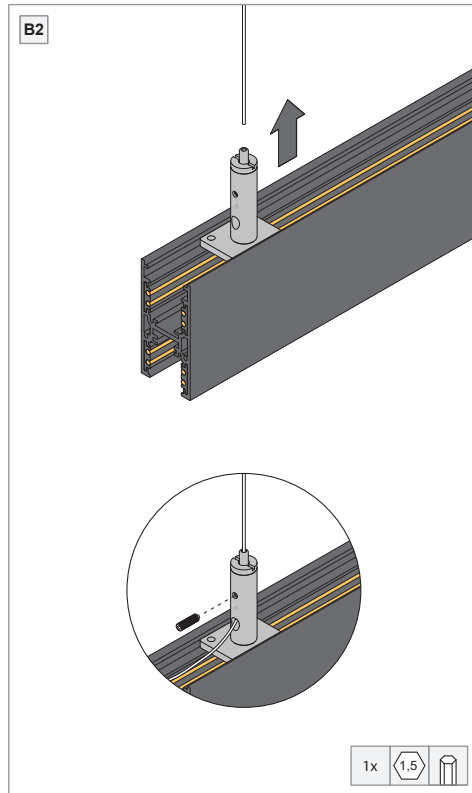

# Pista track 48V up/down suspension cable

US\_123607XX

**MINIMUM FIXATION POINTS & MAXIMUM LOAD**

**PROFILE LENGTH  $\leq$  39" (1m):**  
Maximum load = 22lb (10kg)

**PROFILE LENGTH > 39" (1m):**  
Add 11lb (5kg) to the maximum load for each additional profile length of 39" (1m)

**SLOPED CEILINGS - COMBINE WITH HINGE (NOT INCLUDED)**

PISTA SUSPENSION HINGE  
US\_134180XX

**INSTALLATION INSTRUCTION**

- Read all instructions before installing the luminaire.
- Save these instructions and refer to them when additions or changes in the track configuration are made.