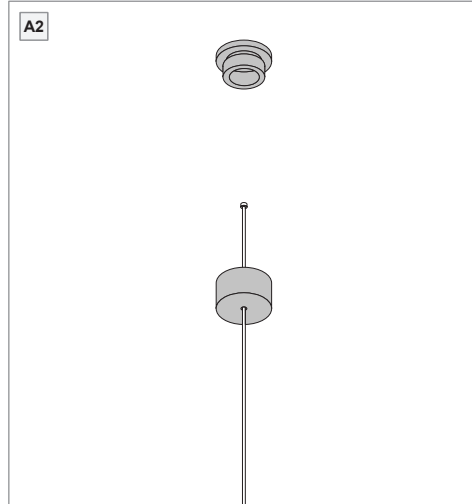

# Pista track 48V up/down suspension cable

US\_123607XX

**MINIMUM FIXATION POINTS & MAXIMUM LOAD**

**PROFILE LENGTH  $\leq$  39" (1m):**  
Maximum load = 22lb (10kg)

**PROFILE LENGTH > 39" (1m):**  
Add 11lb (5kg) to the maximum load for each additional profile length of 39" (1m)

**SLOPED CEILINGS - COMBINE WITH HINGE (NOT INCLUDED)**

PISTA SUSPENSION HINGE  
US\_134180XX

**INSTALLATION INSTRUCTION**

- Read all instructions before installing the luminaire.
- Save these instructions and refer to them when additions or changes in the track configuration are made.

**DRY LOCATIONS ONLY**

Do not install this track system in damp or wet locations.

**IMPORTANT SAFETY INSTRUCTIONS**

- Do not install any part of a track system less than 5 feet above the floor.
- Do not install any luminaire closer than 6 inches from any curtain, or similar combustible material.
- Disconnect electrical power before adding to or changing the configuration of the track.
- Do not attempt to energize anything other than lighting track luminaires on the track. To reduce the risk of fire and electric shock, do not attempt to connect power tools, extension cords, appliances, and the like to the track.
- Do not connect a track to more than one branch circuit unless the track is constructed so that it can be used with more than one branch circuit. Check with a qualified electrician. Although the track lighting system may seem to operate acceptably, a dangerous overload of the neutral may occur and result in a risk of fire.