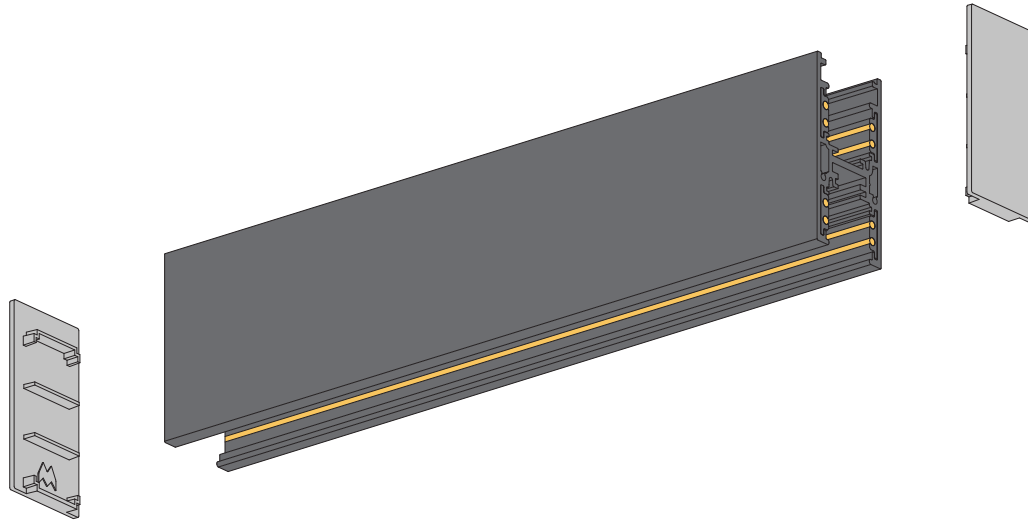

Pista track 48V up/down endplates

US_123606XX

1

2

INSTALLATION INSTRUCTION

- Read all instructions before installing the luminaire.
- Save these instructions and refer to them when additions or changes in the track configuration are made.

DRY LOCATIONS ONLY

Do not install this track system in damp or wet locations.

IMPORTANT SAFETY INSTRUCTIONS

- Do not install any part of a track system less than 5 feet above the floor.
- Do not install any luminaire closer than 6 inches from any curtain, or similar combustible material.
- Disconnect electrical power before adding to or changing the configuration of the track.
- Do not attempt to energize anything other than lighting track luminaires on the track. To reduce the risk of fire and electric shock, do not attempt to connect power tools, extension cords, appliances, and the like to the track.
- Do not connect a track to more than one branch circuit unless the track is constructed so that it can be used with more than one branch circuit. Check with a qualified electrician. Although the track lighting system may seem to operate acceptably, a dangerous overload of the neutral may occur and result in a risk of fire.

FOR USE ONLY WITH TRACK SYSTEM MODEL

Series 9500, manufactured by AAG Stucchi SRL (Modular Lighting Instruments 'Pista').

TRACK SYSTEM & ACCESSORIES

For latest version of track system components and available accessories check www.supermodular.us or connect with your sales contact.