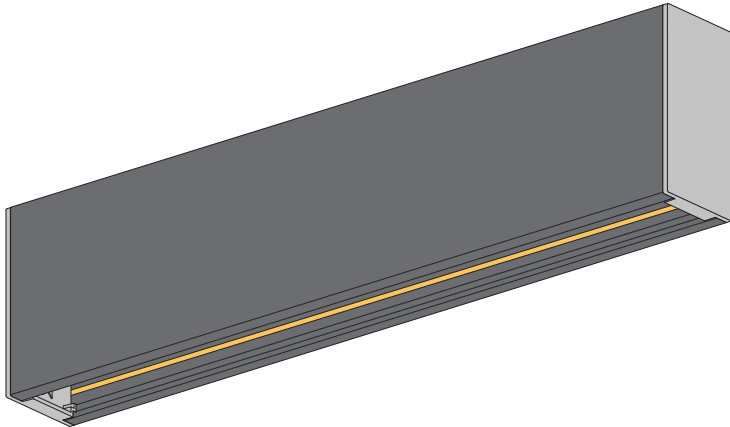

Pista track 48V up/down endplates

US_123606XX

1

2

INSTALLATION INSTRUCTION

- Read all instructions before installing the luminaire.
- Save these instructions and refer to them when additions or changes in the track configuration are made.

DRY LOCATIONS ONLY

Do not install this track system in damp or wet locations.

IMPORTANT SAFETY INSTRUCTIONS

- Do not install any part of a track system less than 5 feet above the floor.
- Do not install any luminaire closer than 6 inches from any curtain, or similar combustible material.
- Disconnect electrical power before adding to or changing the configuration of the track.
- Do not attempt to energize anything other than lighting track luminaires on the track. To reduce the risk of fire and electric shock, do not attempt to connect power tools, extension cords, appliances, and the like to the track.
- Do not connect a track to more than one branch circuit unless the track is constructed so that it can be used with more than one branch circuit. Check with a qualified electrician. Although the track lighting system may seem to operate acceptably, a dangerous overload of the neutral may occur and result in a risk of fire.