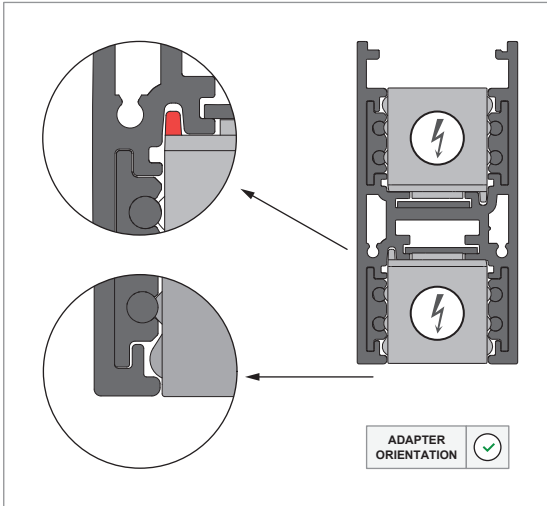

Pista track 48V electrical/mechanical (up/down) connection 180°

US_123605XX

INSTALLATION INSTRUCTION

- Read all instructions before installing the luminaire.
- Save these instructions and refer to them when additions or changes in the track configuration are made.

DRY LOCATIONS ONLY

Do not install this track system in damp or wet locations.

IMPORTANT SAFETY INSTRUCTIONS

- Do not install any part of a track system less than 5 feet above the floor.
- Do not install any luminaire closer than 6 inches from any curtain, or similar combustible material.
- Disconnect electrical power before adding to or changing the configuration of the track.
- Do not attempt to energize anything other than lighting track luminaires on the track. To reduce the risk of fire and electric shock, do not attempt to connect power tools, extension cords, appliances, and the like to the track.
- Do not connect a track to more than one branch circuit unless the track is constructed so that it can be used with more than one branch circuit. Check with a qualified electrician. Although the track lighting system may seem to operate acceptably, a dangerous overload of the neutral may occur and result in a risk of fire.