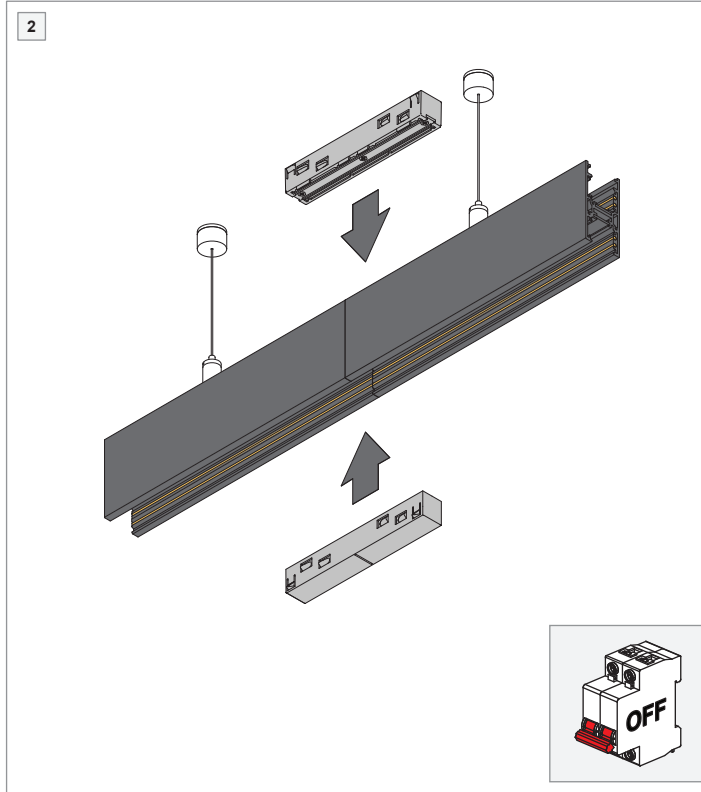

Pista track 48V electrical/mechanical (up/down) connection 180°

US_123605XX

INSTALLATION INSTRUCTION

- Read all instructions before installing the luminaire.
- Save these instructions and refer to them when additions or changes in the track configuration are made.

DRY LOCATIONS ONLY

Do not install this track system in damp or wet locations.

IMPORTANT SAFETY INSTRUCTIONS

- Do not install any part of a track system less than 5 feet above the floor.
- Do not install any luminaire closer than 6 inches from any curtain, or similar combustible material.
- Disconnect electrical power before adding to or changing the configuration of the track.
- Do not attempt to energize anything other than lighting track luminaires on the track. To reduce the risk of fire and electric shock, do not attempt to connect power tools, extension cords, appliances, and the like to the track.
- Do not connect a track to more than one branch circuit unless the track is constructed so that it can be used with more than one branch circuit. Check with a qualified electrician. Although the track lighting system may seem to operate acceptably, a dangerous overload of the neutral may occur and result in a risk of fire.