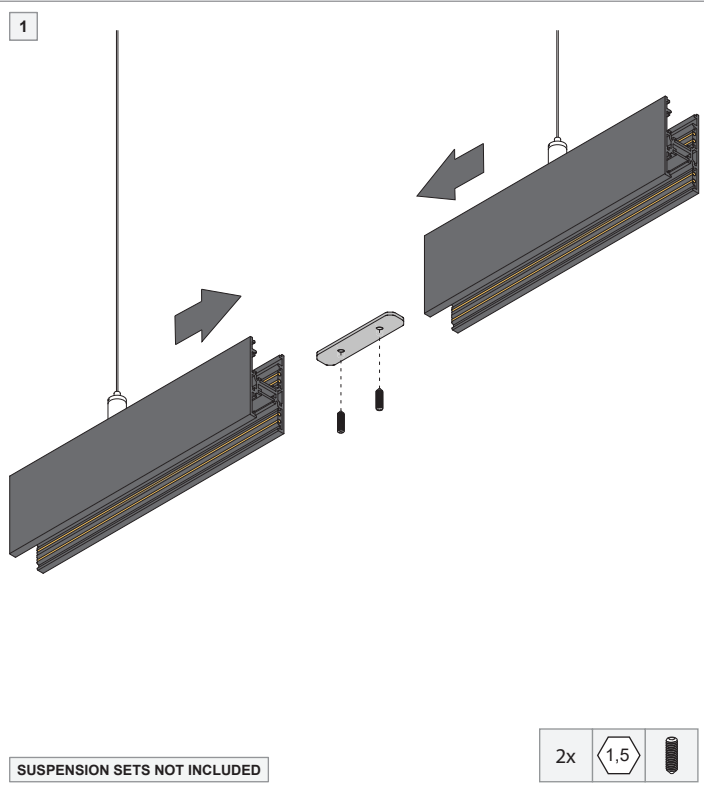

Pista track 48V electrical/mechanical (up/down) connection 180°

US_123605XX

INSTALLATION INSTRUCTION

- Read all instructions before installing the luminaire.
- Save these instructions and refer to them when additions or changes in the track configuration are made.

DRY LOCATIONS ONLY

Do not install this track system in damp or wet locations.

IMPORTANT SAFETY INSTRUCTIONS

- Do not install any part of a track system less than 5 feet above the floor.
- Do not install any luminaire closer than 6 inches from any curtain, or similar combustible material.
- Disconnect electrical power before adding to or changing the configuration of the track.
- Do not attempt to energize anything other than lighting track luminaires on the track. To reduce the risk of fire and electric shock, do not attempt to connect power tools, extension cords, appliances, and the like to the track.
- Do not connect a track to more than one branch circuit unless the track is constructed so that it can be used with more than one branch circuit. Check with a qualified electrician. Although the track lighting system may seem to operate acceptably, a dangerous overload of the neutral may occur and result in a risk of fire.