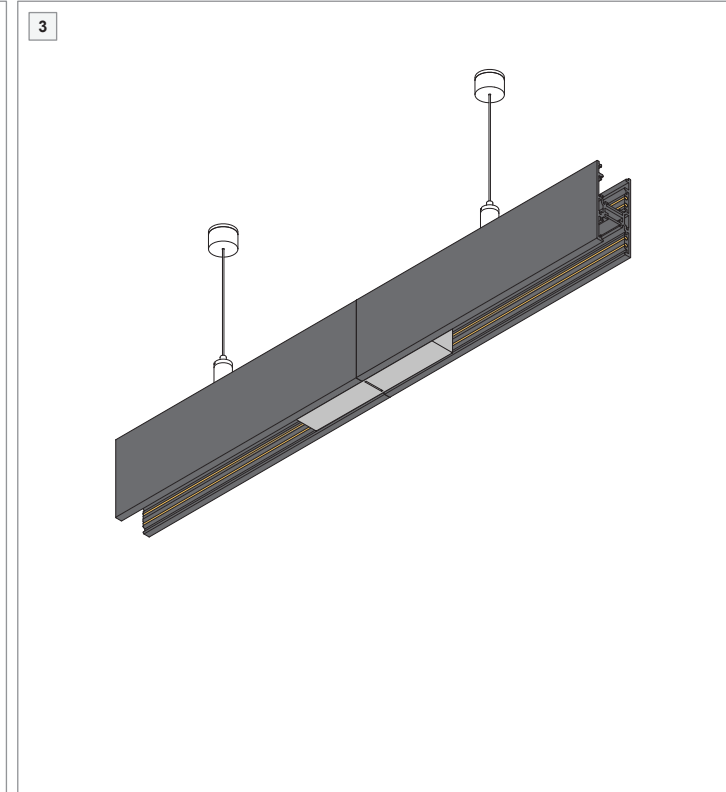

Pista track 48V electrical/mechanical (up/down) connection 180°

US_123605XX

INSTALLATION INSTRUCTION

- Read all instructions before installing the luminaire.
- Save these instructions and refer to them when additions or changes in the track configuration are made.

DRY LOCATIONS ONLY

Do not install this track system in damp or wet locations.

IMPORTANT SAFETY INSTRUCTIONS

- Do not install any part of a track system less than 5 feet above the floor.
- Do not install any luminaire closer than 6 inches from any curtain, or similar combustible material.
- Disconnect electrical power before adding to or changing the configuration of the track.
- Do not attempt to energize anything other than lighting track luminaires on the track. To reduce the risk of fire and electric shock, do not attempt to connect power tools, extension cords, appliances, and the like to the track.
- Do not connect a track to more than one branch circuit unless the track is constructed so that it can be used with more than one branch circuit. Check with a qualified electrician. Although the track lighting system may seem to operate acceptably, a dangerous overload of the neutral may occur and result in a risk of fire.