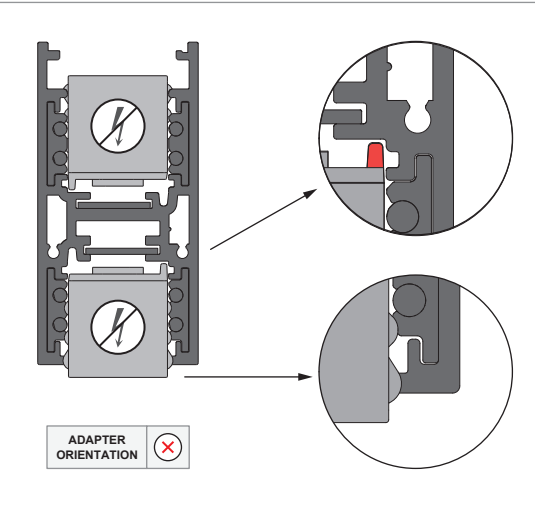

Pista track 48V electrical/mechanical (up/down) connection 180°

US_123605XX

INSTALLATION INSTRUCTION

- Read all instructions before installing the luminaire.
- Save these instructions and refer to them when additions or changes in the track configuration are made.

DRY LOCATIONS ONLY

Do not install this track system in damp or wet locations.

IMPORTANT SAFETY INSTRUCTIONS

- Do not install any part of a track system less than 5 feet above the floor.
- Do not install any luminaire closer than 6 inches from any curtain, or similar combustible material.
- Disconnect electrical power before adding to or changing the configuration of the track.
- Do not attempt to energize anything other than lighting track luminaires on the track. To reduce the risk of fire and electric shock, do not attempt to connect power tools, extension cords, appliances, and the like to the track.
- Do not connect a track to more than one branch circuit unless the track is constructed so that it can be used with more than one branch circuit. Check with a qualified electrician. Although the track lighting system may seem to operate acceptably, a dangerous overload of the neutral may occur and result in a risk of fire.