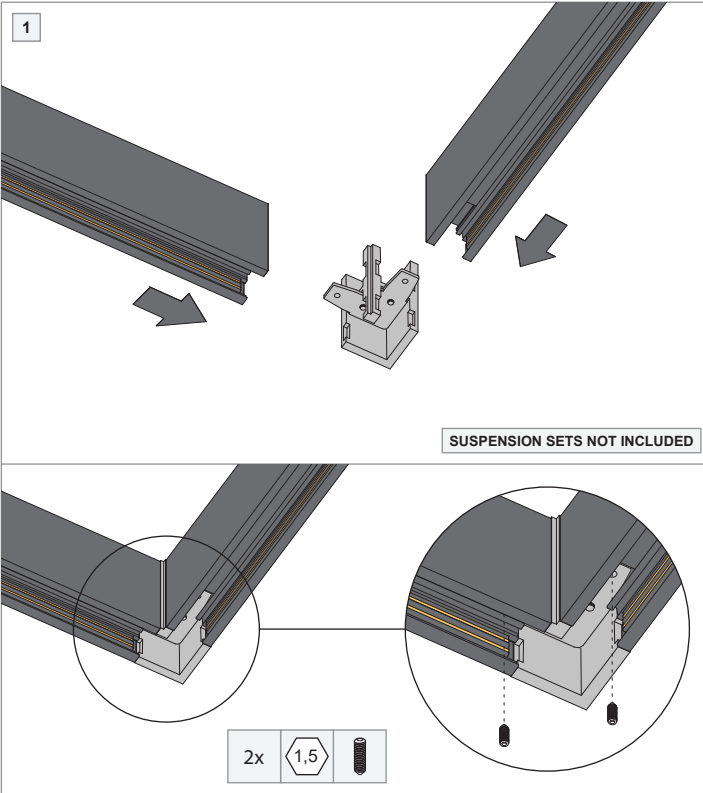

Pista track 48V electrical/mechanical (up/down) connection 90°

US_123603XX

INSTALLATION INSTRUCTION

- Read all instructions before installing the luminaire.
- Save these instructions and refer to them when additions or changes in the track configuration are made.

DRY LOCATIONS ONLY

Do not install this track system in damp or wet locations.

IMPORTANT SAFETY INSTRUCTIONS

- Do not install any part of a track system less than 5 feet above the floor.
- Do not install any luminaire closer than 6 inches from any curtain, or similar combustible material.
- Disconnect electrical power before adding to or changing the configuration of the track.
- Do not attempt to energize anything other than lighting track luminaires on the track. To reduce the risk of fire and electric shock, do not attempt to connect power tools, extension cords, appliances, and the like to the track.
- Do not connect a track to more than one branch circuit unless the track is constructed so that it can be used with more than one branch circuit. Check with a qualified electrician. Although the track lighting system may seem to operate acceptably, a dangerous overload of the neutral may occur and result in a risk of fire.