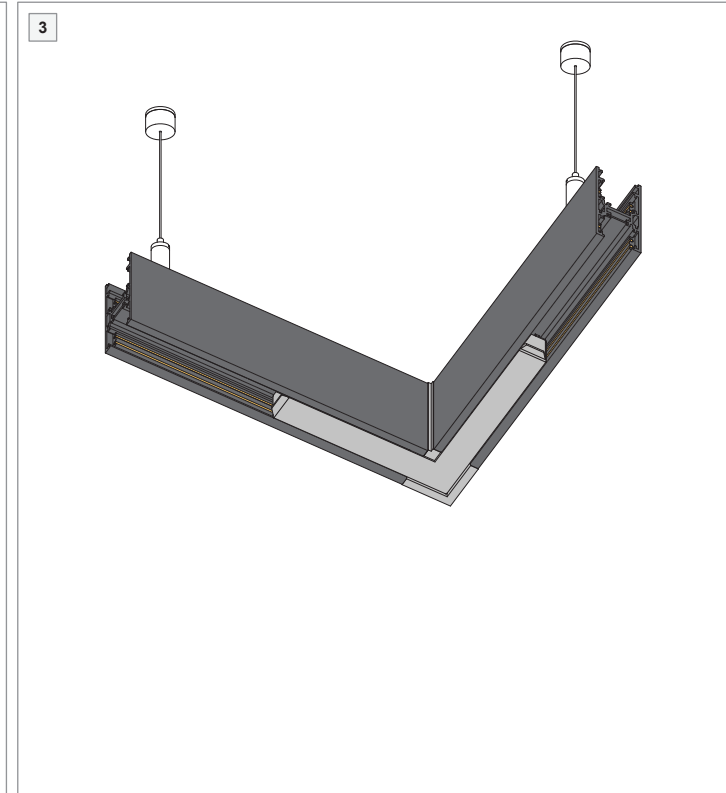

Pista track 48V electrical/mechanical (up/down) connection 90°

US_123603XX

INSTALLATION INSTRUCTION

- Read all instructions before installing the luminaire.
- Save these instructions and refer to them when additions or changes in the track configuration are made.

DRY LOCATIONS ONLY

Do not install this track system in damp or wet locations.

IMPORTANT SAFETY INSTRUCTIONS

- Do not install any part of a track system less than 5 feet above the floor.
- Do not install any luminaire closer than 6 inches from any curtain, or similar combustible material.
- Disconnect electrical power before adding to or changing the configuration of the track.
- Do not attempt to energize anything other than lighting track luminaires on the track. To reduce the risk of fire and electric shock, do not attempt to connect power tools, extension cords, appliances, and the like to the track.
- Do not connect a track to more than one branch circuit unless the track is constructed so that it can be used with more than one branch circuit. Check with a qualified electrician. Although the track lighting system may seem to operate acceptably, a dangerous overload of the neutral may occur and result in a risk of fire.