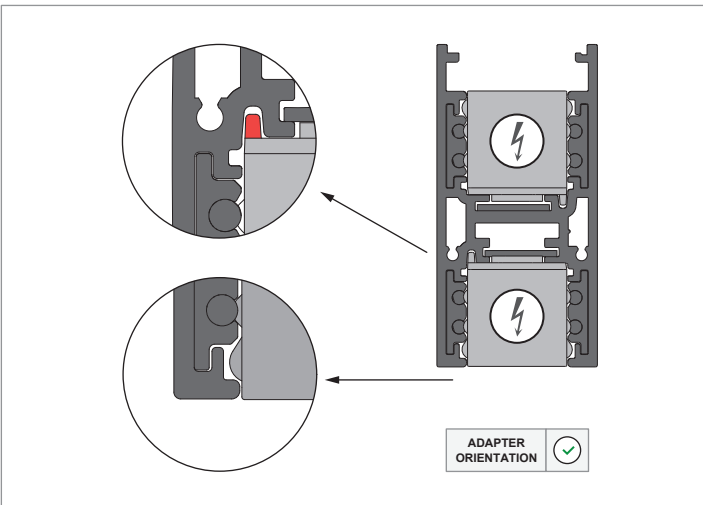

Pista track 48V electrical/mechanical (up/down) connection 90°

US_123603XX

INSTALLATION INSTRUCTION

- Read all instructions before installing the luminaire.
- Save these instructions and refer to them when additions or changes in the track configuration are made.

DRY LOCATIONS ONLY

Do not install this track system in damp or wet locations.

IMPORTANT SAFETY INSTRUCTIONS

- Do not install any part of a track system less than 5 feet above the floor.
- Do not install any luminaire closer than 6 inches from any curtain, or similar combustible material.
- Disconnect electrical power before adding to or changing the configuration of the track.
- Do not attempt to energize anything other than lighting track luminaires on the track. To reduce the risk of fire and electric shock, do not attempt to connect power tools, extension cords, appliances, and the like to the track.
- Do not connect a track to more than one branch circuit unless the track is constructed so that it can be used with more than one branch circuit. Check with a qualified electrician. Although the track lighting system may seem to operate acceptably, a dangerous overload of the neutral may occur and result in a risk of fire.