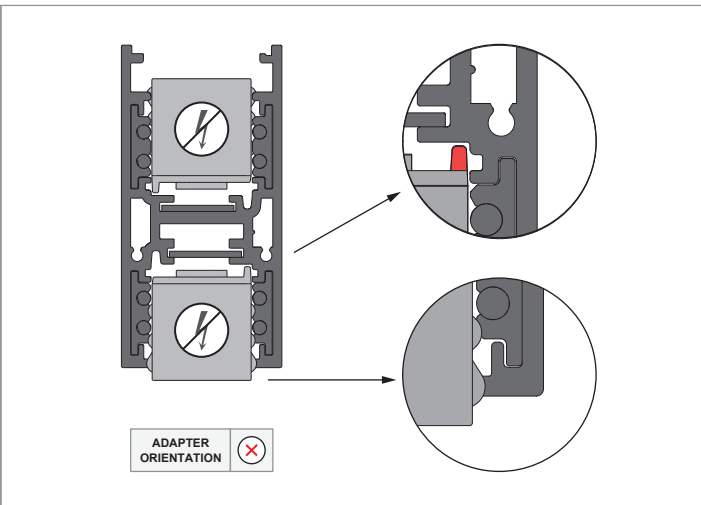

Pista track 48V electrical/mechanical (up/down) connection 90°

US_123603XX

INSTALLATION INSTRUCTION

- Read all instructions before installing the luminaire.
- Save these instructions and refer to them when additions or changes in the track configuration are made.

DRY LOCATIONS ONLY

Do not install this track system in damp or wet locations.

IMPORTANT SAFETY INSTRUCTIONS

- Do not install any part of a track system less than 5 feet above the floor.
- Do not install any luminaire closer than 6 inches from any curtain, or similar combustible material.
- Disconnect electrical power before adding to or changing the configuration of the track.
- Do not attempt to energize anything other than lighting track luminaires on the track. To reduce the risk of fire and electric shock, do not attempt to connect power tools, extension cords, appliances, and the like to the track.
- Do not connect a track to more than one branch circuit unless the track is constructed so that it can be used with more than one branch circuit. Check with a qualified electrician. Although the track lighting system may seem to operate acceptably, a dangerous overload of the neutral may occur and result in a risk of fire.