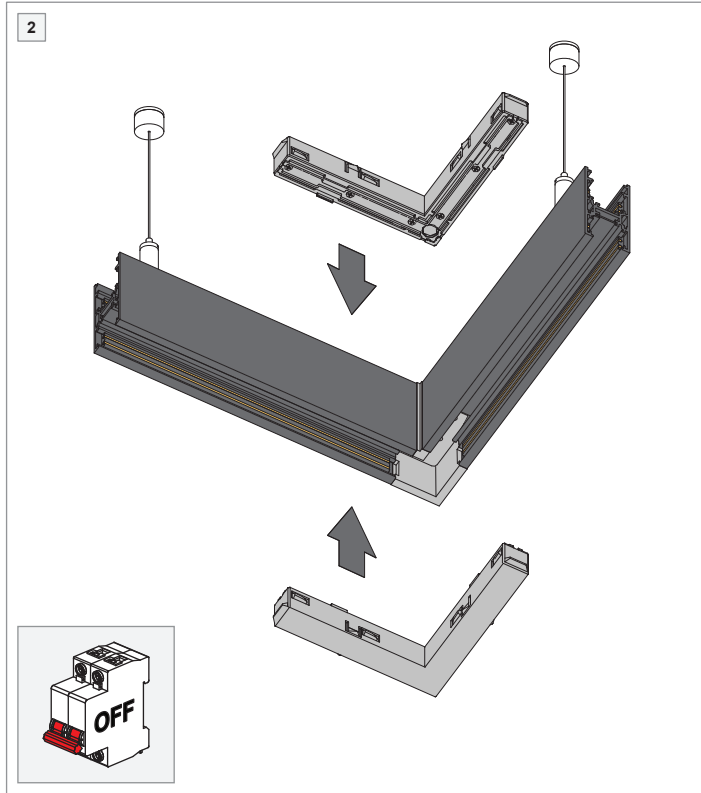

Pista track 48V electrical/mechanical (up/down) connection 90°

US_123603XX

INSTALLATION INSTRUCTION

- Read all instructions before installing the luminaire.
- Save these instructions and refer to them when additions or changes in the track configuration are made.

DRY LOCATIONS ONLY

Do not install this track system in damp or wet locations.

IMPORTANT SAFETY INSTRUCTIONS

- Do not install any part of a track system less than 5 feet above the floor.
- Do not install any luminaire closer than 6 inches from any curtain, or similar combustible material.
- Disconnect electrical power before adding to or changing the configuration of the track.
- Do not attempt to energize anything other than lighting track luminaires on the track. To reduce the risk of fire and electric shock, do not attempt to connect power tools, extension cords, appliances, and the like to the track.
- Do not connect a track to more than one branch circuit unless the track is constructed so that it can be used with more than one branch circuit. Check with a qualified electrician. Although the track lighting system may seem to operate acceptably, a dangerous overload of the neutral may occur and result in a risk of fire.