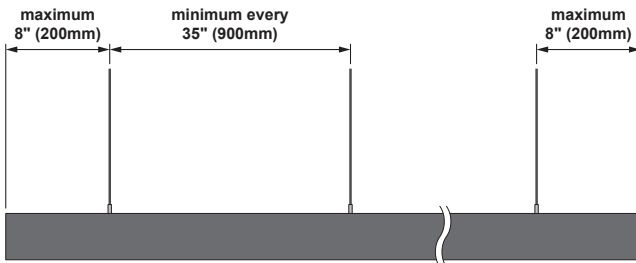

Pista track 48V up/down profile

US_123600XX_US_123601XX_US_123602XX

SHORTEN PROFILE

REMOVE BURRS AFTER CUTTING

MATERIALS & DIMENSIONS

ALUMINUM
COPPER
STEEL

ELECTRICAL

ELECTRICAL CONNECTION: SEE POWER FEED INSTRUCTION

MECHANICAL FIXATION

ADDITIONAL FIXATION POINTS MAY BE PROVIDED

MAXIMUM LOAD

PROFILE LENGTH \leq 39" (1m):
Maximum load = 22lb (10kg)

PROFILE LENGTH > 39" (1m):
Add 11lb (5kg) to the maximum load for each additional profile length of 39" (1m)