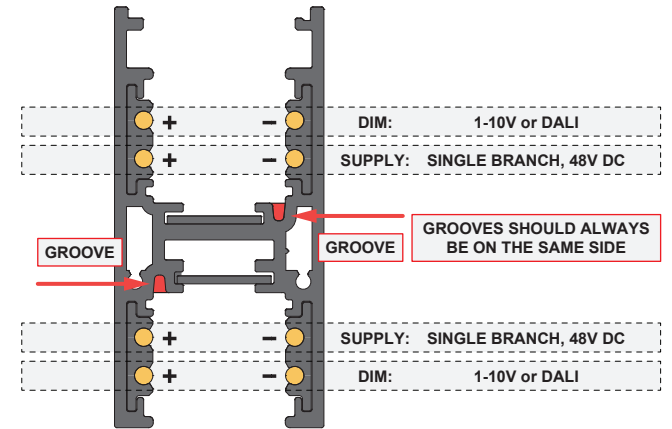

Pista track 48V up/down profile

US_123600XX_US_123601XX_US_123602XX

SHORTEN PROFILE

REMOVE BURRS AFTER CUTTING

MATERIALS & DIMENSIONS

ALUMINUM
COPPER
STEEL

ELECTRICAL

ELECTRICAL CONNECTION: SEE POWER FEED INSTRUCTION

MECHANICAL FIXATION

ADDITIONAL FIXATION POINTS MAY BE PROVIDED

MAXIMUM LOAD

PROFILE LENGTH \leq 39" (1m):
Maximum load = 22lb (10kg)

PROFILE LENGTH > 39" (1m):
Add 11lb (5kg) to the maximum load for each additional profile length of 39" (1m)

WARNING
support the track when
clicking in and pulling out
fixtures

INSTALLATION INSTRUCTION

- Read all instructions before installing the luminaire.
- Save these instructions and refer to them when additions or changes in the track configuration are made.

DRY LOCATIONS ONLY

Do not install this track luminaire in damp or wet locations.

IMPORTANT SAFETY INSTRUCTIONS

- Do not install any part of a track system less than 5 feet above the floor.
- Do not install any luminaire closer than 6 inches from any curtain, or similar combustible material.
- Disconnect electrical power before adding to or changing the configuration of the track.
- Do not attempt to energize anything other than lighting track luminaires on the track. To reduce the risk of fire and electric shock, do not attempt to connect power tools, extension cords, appliances, and the like to the track.
- Do not connect a track to more than one branch circuit unless the track is constructed so that it can be used with more than one branch circuit. Check with a qualified electrician. Although the track lighting system may seem to operate acceptably, a dangerous overload of the neutral may occur and result in a risk of fire.
- This track system is not intended for use with a power supply cord or convenience receptacle adaptor.