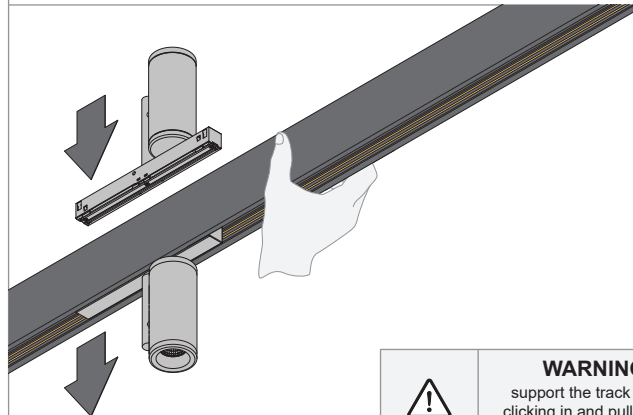

Pista track 48V up/down profile

US_123600XX_US_123601XX_US_123602XX

SHORTEN PROFILE

REMOVE BURRS AFTER CUTTING

MATERIALS & DIMENSIONS

ALUMINUM
COPPER
STEEL

ELECTRICAL

ELECTRICAL CONNECTION: SEE POWER FEED INSTRUCTION

MECHANICAL FIXATION

ADDITIONAL FIXATION POINTS MAY BE PROVIDED

MAXIMUM LOAD

PROFILE LENGTH \leq 39" (1m):
Maximum load = 22lb (10kg)

PROFILE LENGTH > 39" (1m):
Add 11lb (5kg) to the maximum load for each additional profile length of 39" (1m)

WARNING
support the track when
clicking in and pulling out
fixtures

INSTALLATION INSTRUCTION

- Read all instructions before installing the luminaire.
- Save these instructions and refer to them when additions or changes in the track configuration are made.

DRY LOCATIONS ONLY

Do not install this track luminaire in damp or wet locations.

IMPORTANT SAFETY INSTRUCTIONS

- Do not install any part of a track system less than 5 feet above the floor.
- Do not install any luminaire closer than 6 inches from any curtain, or similar combustible material.
- Disconnect electrical power before adding to or changing the configuration of the track.
- Do not attempt to energize anything other than lighting track luminaires on the track. To reduce the risk of fire and electric shock, do not attempt to connect power tools, extension cords, appliances, and the like to the track.
- Do not connect a track to more than one branch circuit unless the track is constructed so that it can be used with more than one branch circuit. Check with a qualified electrician. Although the track lighting system may seem to operate acceptably, a dangerous overload of the neutral may occur and result in a risk of fire.
- This track system is not intended for use with a power supply cord or convenience receptacle adaptor.