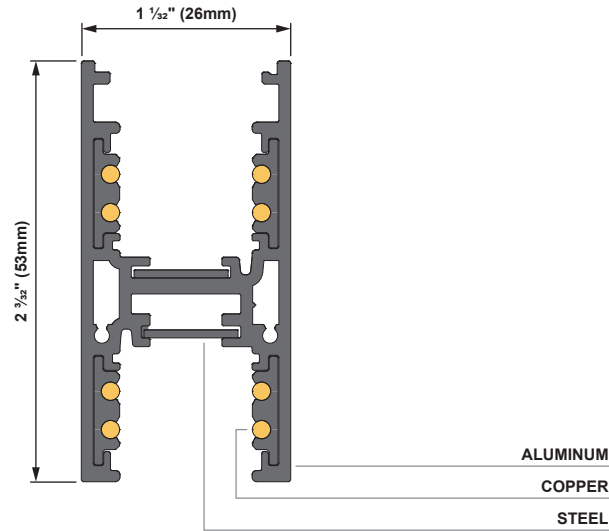

Pista track 48V up/down profile

US_123600XX_US_123601XX_US_123602XX

SHORTEN PROFILE

REMOVE BURRS AFTER CUTTING

MATERIALS & DIMENSIONS

ALUMINUM
COPPER
STEEL

ELECTRICAL

ELECTRICAL CONNECTION: SEE POWER FEED INSTRUCTION

MECHANICAL FIXATION

ADDITIONAL FIXATION POINTS MAY BE PROVIDED

MAXIMUM LOAD

PROFILE LENGTH \leq 39" (1m):
Maximum load = 22lb (10kg)

PROFILE LENGTH > 39" (1m):
Add 11lb (5kg) to the maximum load for each additional profile length of 39" (1m)