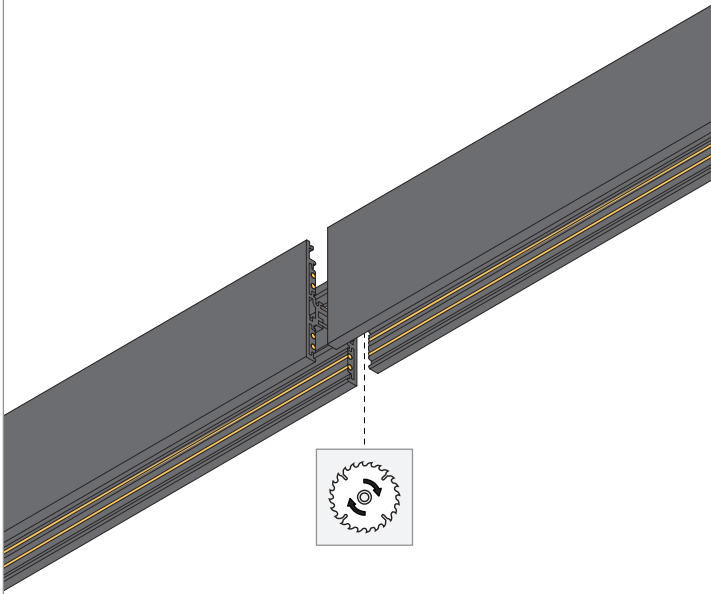

Pista track 48V up/down profile

US_123600XX_US_123601XX_US_123602XX

SHORTEN PROFILE

REMOVE BURRS AFTER CUTTING

MATERIALS & DIMENSIONS

ALUMINUM
COPPER
STEEL

ELECTRICAL

ELECTRICAL CONNECTION: SEE POWER FEED INSTRUCTION

MECHANICAL FIXATION

ADDITIONAL FIXATION POINTS MAY BE PROVIDED

MAXIMUM LOAD

PROFILE LENGTH \leq 39" (1m):
Maximum load = 22lb (10kg)

PROFILE LENGTH > 39" (1m):
Add 11lb (5kg) to the maximum load for each additional profile length of 39" (1m)

WARNING
support the track when
clicking in and pulling out
fixtures

INSTALLATION INSTRUCTION

- Read all instructions before installing the luminaire.
- Save these instructions and refer to them when additions or changes in the track configuration are made.